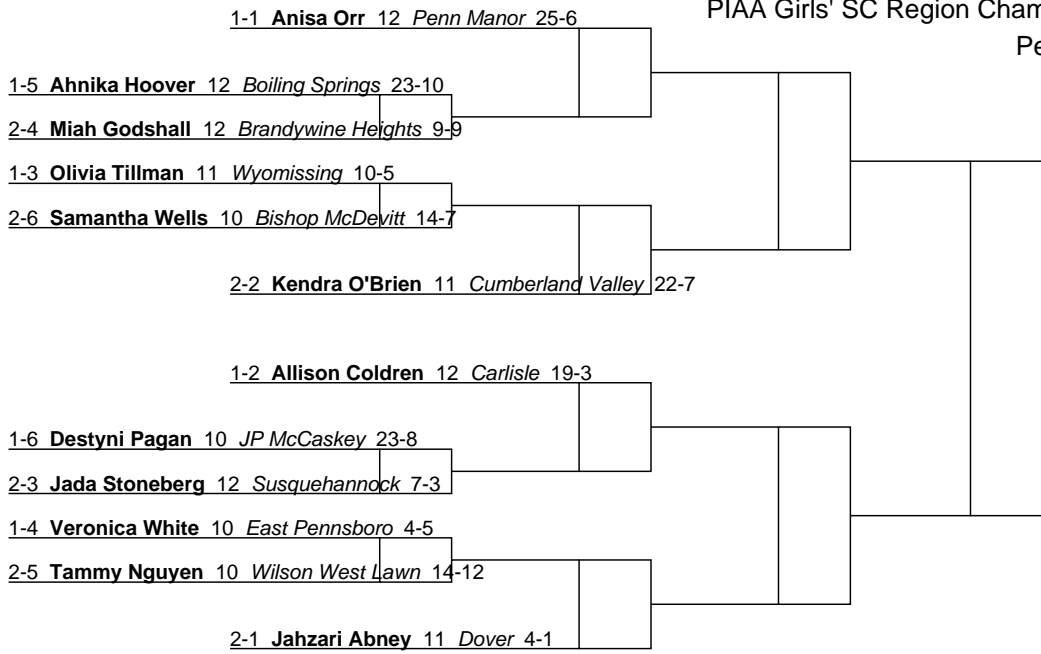

Penn Manor

130

PIAA Girls' SC Region Championships

Penn Manor

136

PIAA Girls' SC Region Championships

Penn Manor

142

PIAA Girls' SC Region Championships

Penn Manor

148

PIAA Girls' SC Region Championships

Penn Manor

155

PIAA Girls' SC Region Championships

Penn Manor