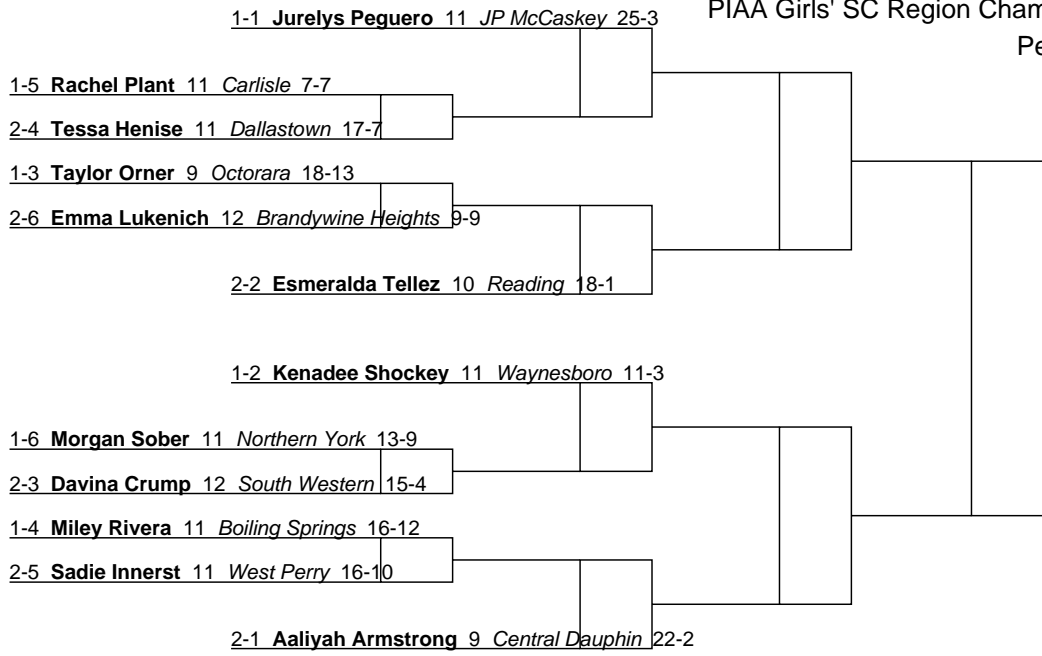

PIAA Girls' SC Region Championships

Penn Manor

148

PIAA Girls' SC Region Championships

Penn Manor

155

PIAA Girls' SC Region Championships

Penn Manor

170

PIAA Girls' SC Region Championships

Penn Manor

190

PIAA Girls' SC Region Championships

Penn Manor

235