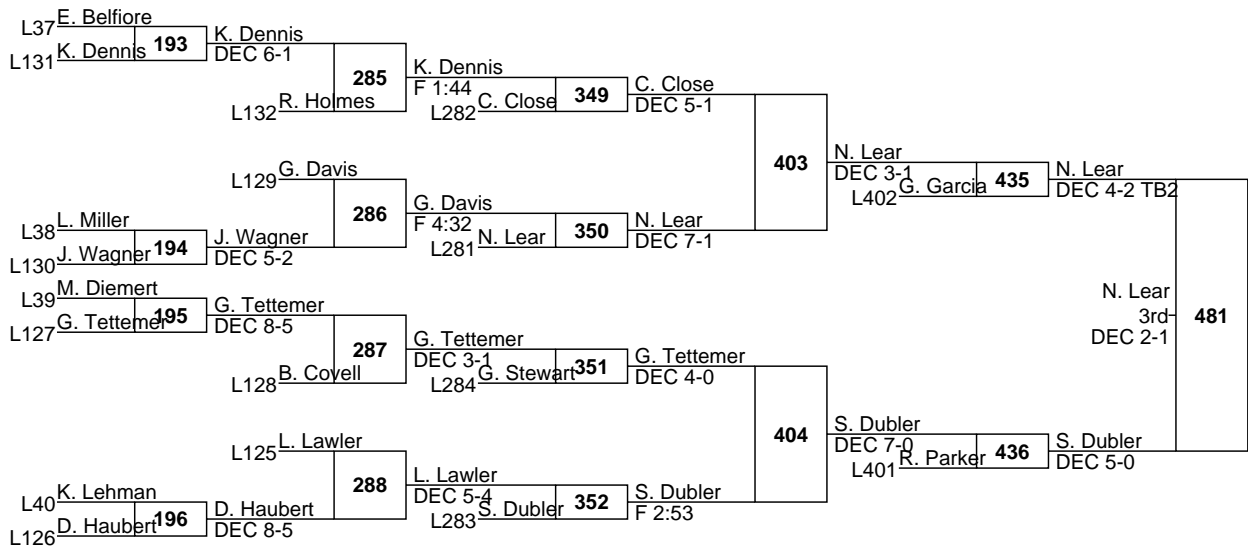

L435 **G. Garcia** 480
L436 **R. Parker** 480
G. Garcia 5th F 2:36

L403 **C. Close** 479
L404 **G. Tetterer** 479
G. Tetterer 7th DEC 3-1 SV