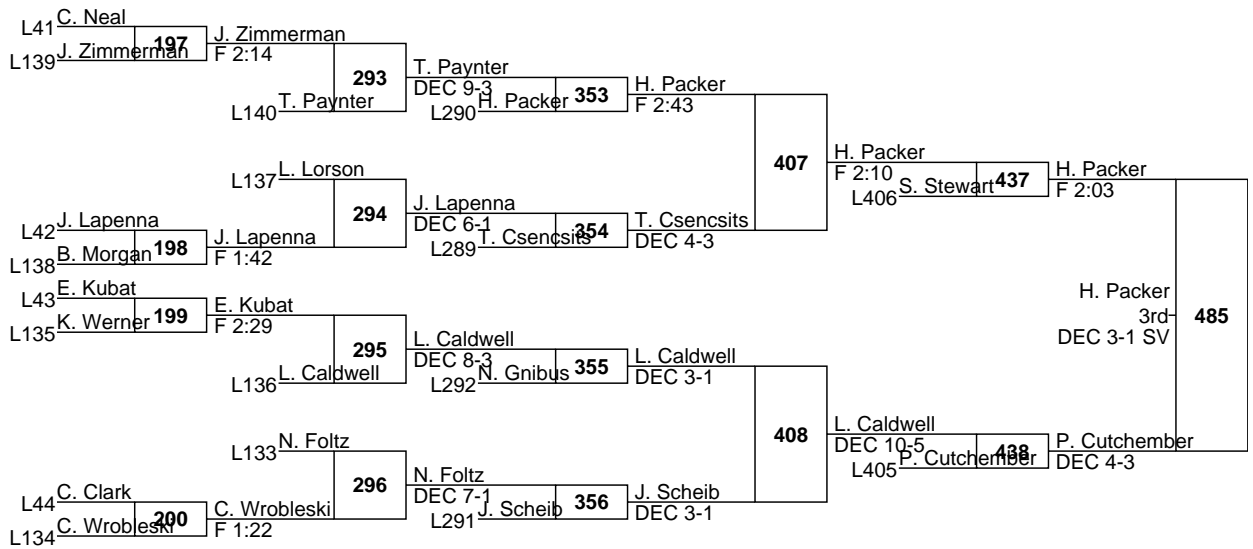

L399 **C. Hiram** F 1:47

L400 **B. Green** F 4:45

B. Green 7th F 4:45

L435 **G. Garcia** 480
 L436 **R. Parker** 480
 G. Garcia 5th F 2:36

L403 **C. Close** 479
 L404 **G. Tetterer** 479
 G. Tetterer 7th DEC 3-1 SV

L439 H. Linkerhof vs. B. Rafferty (488) → 5th DEC 4-2
 L440 H. Linkerhof vs. B. Rafferty (488) → 5th DEC 5-3 SV

L411 C. Black vs. D. Mahaffey (487) → 7th F 4:20
 L412 C. Black vs. D. Mahaffey (487) → 7th F 2:47 DEC 10-7