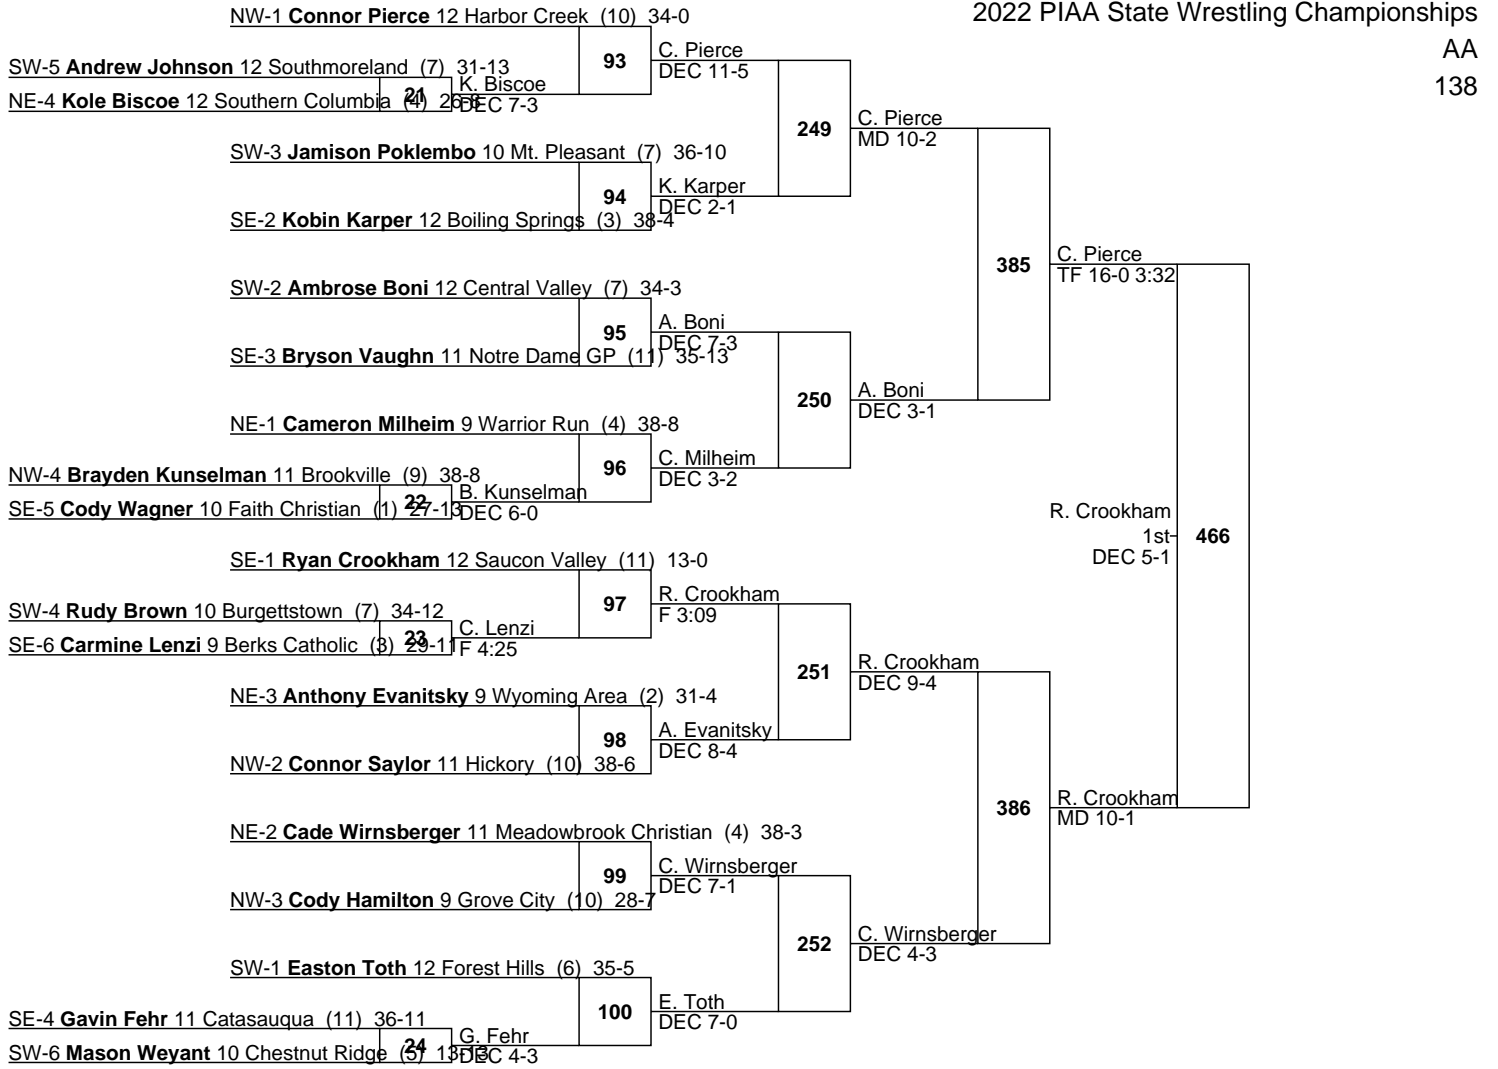

L427 C. Saylor vs C. Saylor → 464
DEC 3-0 5th
L428 A. Boni vs C. Saylor → 464
DEC 5-3 TB2 DEC 5-2

L387 C. Milheim vs C. Milheim → 465
DEC 1-1 UTB 7th
L388 E. Toth vs C. Milheim → 465
DEC 6-4 SV DEC 5-4