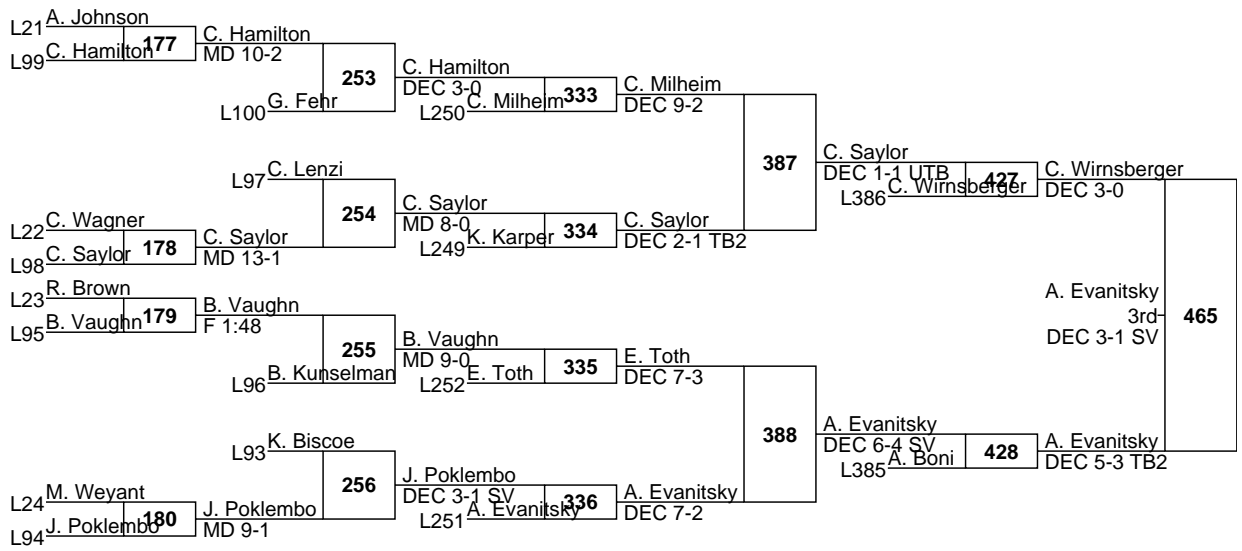

L427 C. Saylor vs C. Saylor → 464
DEC 3-0 5th
L428 A. Boni vs C. Saylor → 464
DEC 5-3 TB2 DEC 5-2

L387 C. Milheim vs C. Milheim → 465
DEC 1-1 UTB 7th
L388 E. Toth vs C. Milheim → 465
DEC 6-4 SV DEC 5-4