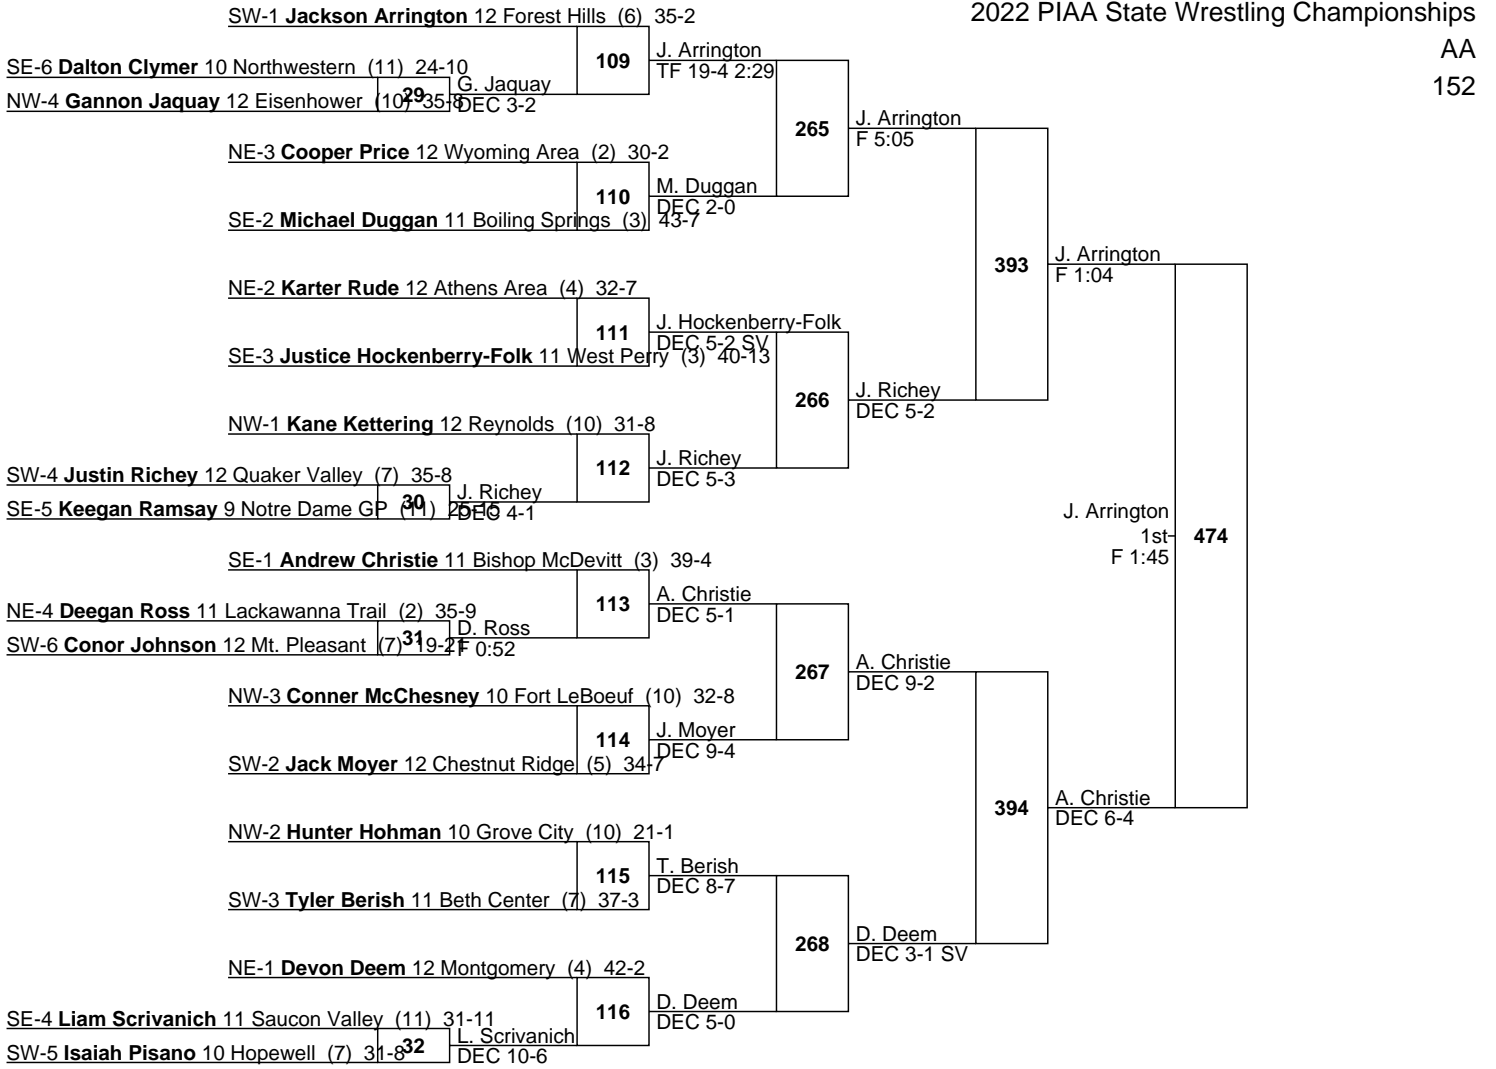

L431 D. Deem DEC 5-2 472 J. Richey 5th DEC 4-2
L432 D. Deem DEC 3-0

L395 H. Hohman DEC 9-7 471 T. Berish 7th DEC 4-0
L396 H. Hohman DEC 1-0