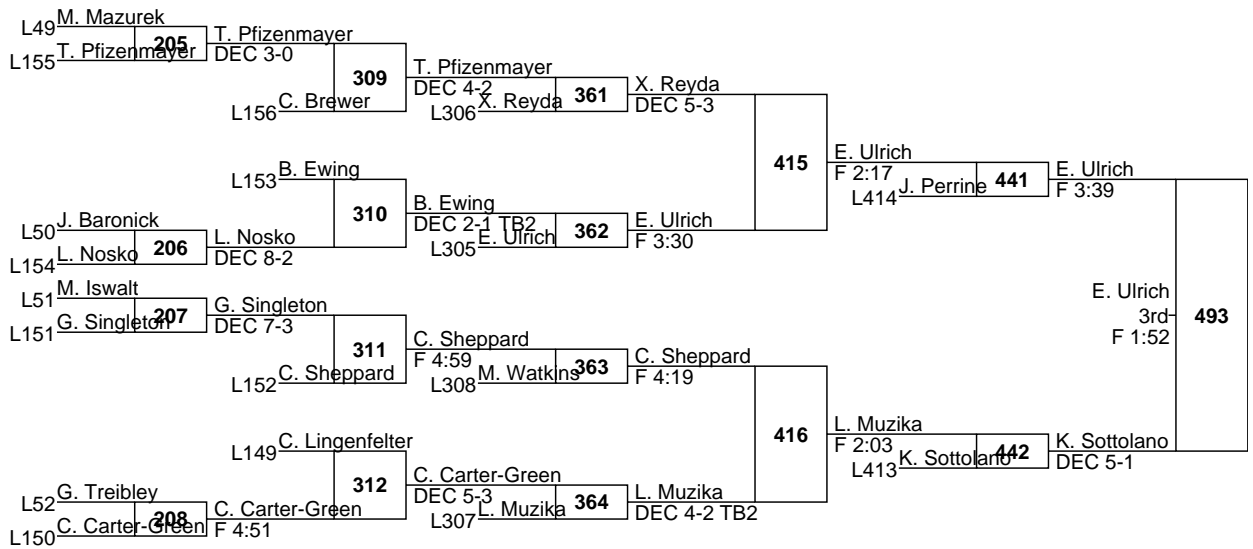

L399 **C. Hiram** F 1:47

L400 **B. Green** F 4:45

B. Green 7th F 4:45

L435 **G. Garcia** 480
 L436 **R. Parker** 480
 G. Garcia 5th F 2:36

L403 **C. Close** 479
 L404 **G. Tetterer** 479
 G. Tetterer 7th DEC 3-1 SV

L439 H. Linkerhof vs. B. Rafferty (488) → 5th DEC 4-2
 L440 H. Linkerhof vs. B. Rafferty (488) → 5th DEC 5-3 SV

L411 C. Black vs. D. Mahaffey (487) → 7th F 4:20
 L412 C. Black vs. D. Mahaffey (487) → 7th F 2:47 DEC 10-7