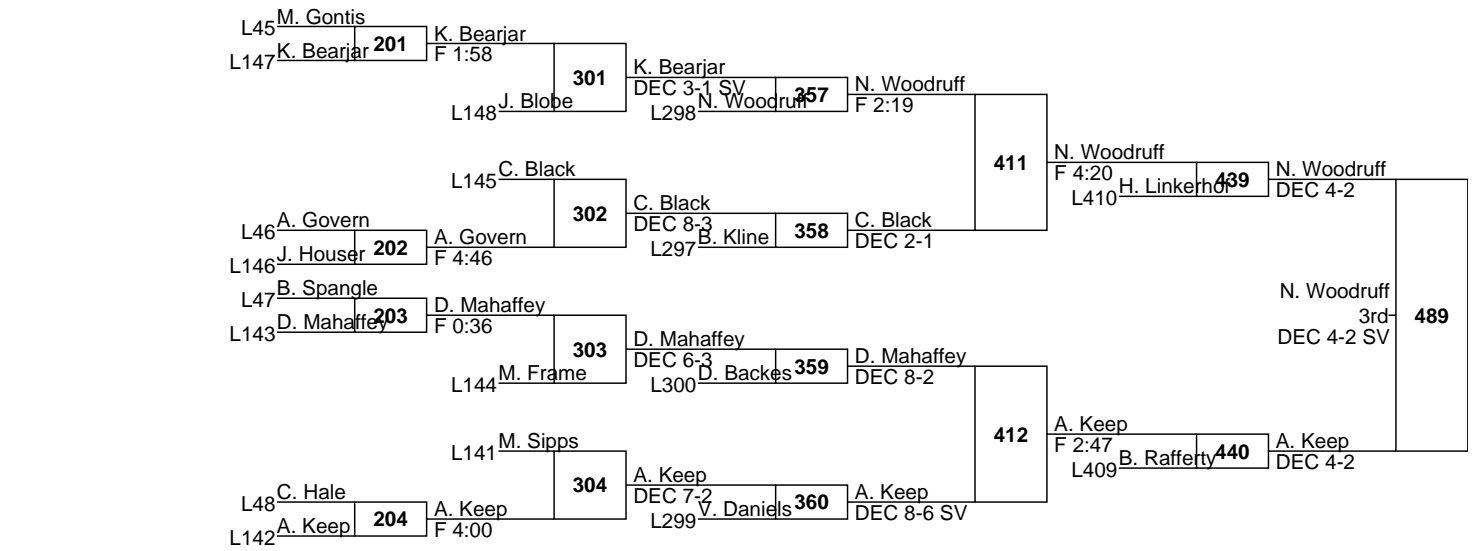

L399 **C. Hiram** F 1:47

L400 **B. Green** F 4:45

B. Green 7th F 4:45

L435 **G. Garcia** 480
 L436 **R. Parker** 480
 G. Garcia 5th F 2:36

L403 **C. Close** 479
 L404 **G. Tetterer** 479
 G. Tetterer 7th DEC 3-1 SV

L439 H. Linkerhof vs. B. Rafferty (488) → 5th DEC 4-2
 L440 H. Linkerhof vs. B. Rafferty (488) → 5th DEC 5-3 SV

L411 C. Black vs. D. Mahaffey (487) → 7th F 4:20
 L412 C. Black vs. D. Mahaffey (487) → 7th F 2:47 DEC 10-7