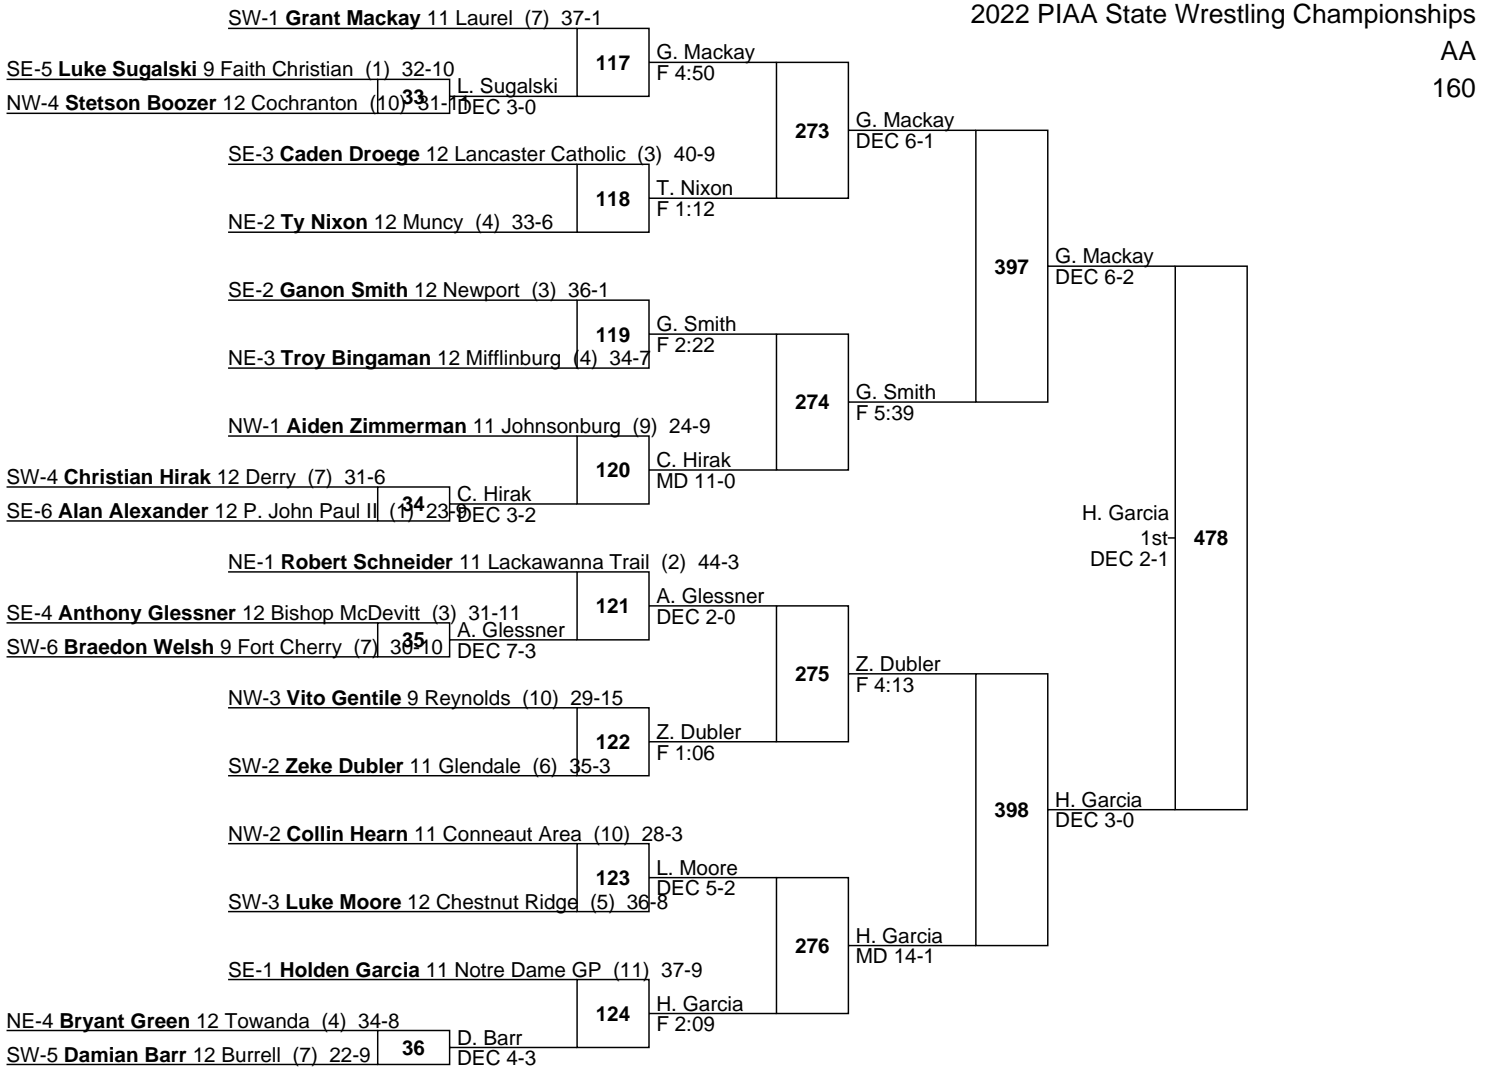

L433 **R. Schneider** F 4:35

L434 **A. Zimmerman** F 4:52

R. Schneider 5th MD 12-3

L399 **C. Hiram** F 1:47

L400 **B. Green** F 4:45

B. Green 7th F 4:45