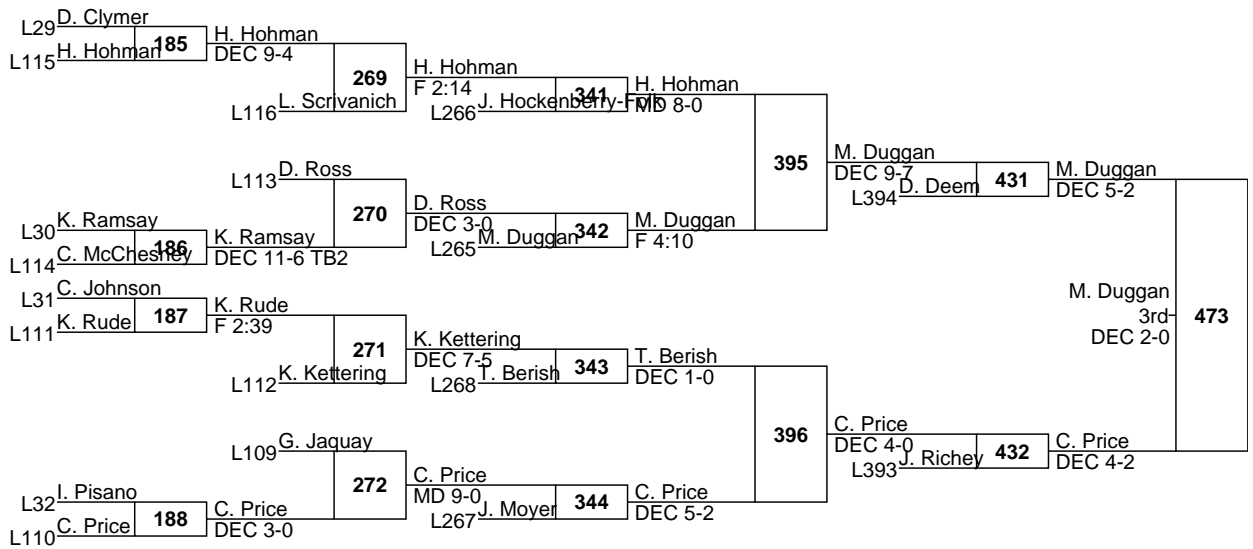

L431 D. Deem DEC 5-2 472 J. Richey 5th DEC 4-2
L432 D. Deem DEC 3-0

L395 H. Hohman DEC 9-7 471 T. Berish 7th DEC 4-0
L396 H. Hohman DEC 1-0