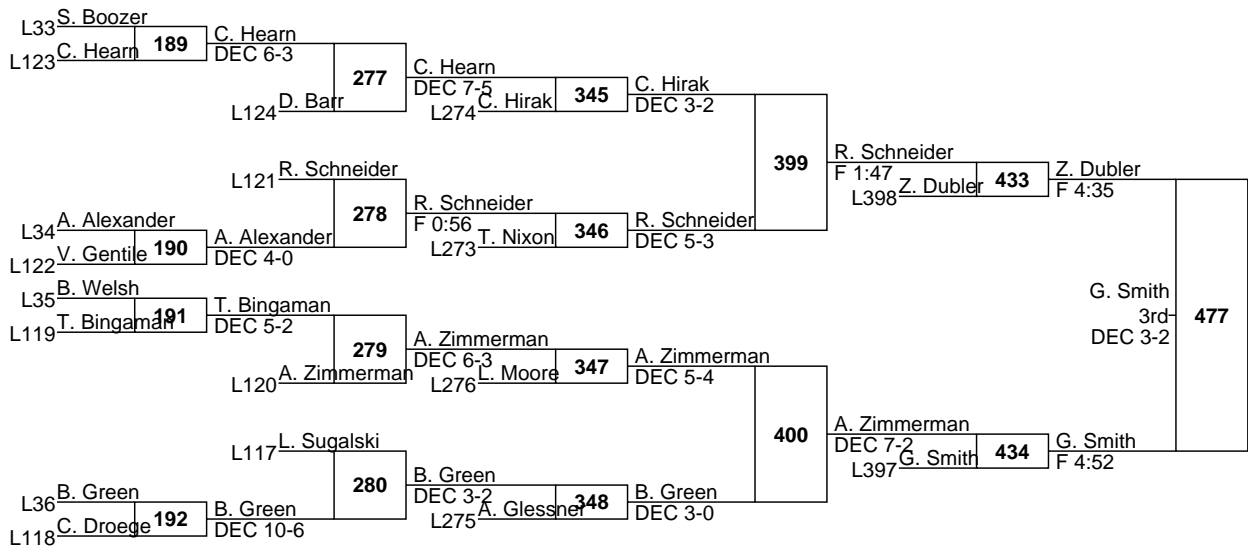

L433 **R. Schneider** F 4:35

L434 **A. Zimmerman** F 4:52

R. Schneider 5th MD 12-3

L399 **C. Hiram** F 1:47

L400 **B. Green** F 4:45

B. Green 7th F 4:45