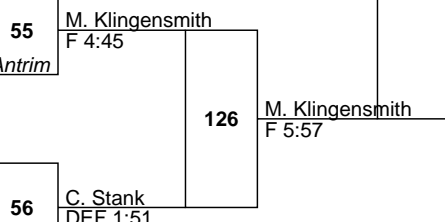

10 Anthony Bruscano 27-5 Cumberland Valley

11 Kevin Foxworth 4-10 Shippensburg

11 Brayden Paul 6-13 Central Dauphin East

12 K. Foxworth
DEC 9-7 SV

10 Shamar Proctor 13-2 Harrisburg

10 Anthony DeAngelo 28-9 Carlisle

12 Max Klingensmith 22-5 Lower Dauphin

12 Adam Booze 10-11 Greencastle Antrim

11 Connor Stank 6-10 Red Land

9 Harley Dolly 0-2 Northern

13 C. Stank
F 1:40

12 Ryder Davenport 18-10 Chambersburg

L12 B. Paul

L56 R. Davenport

84 R. Davenport
F 2:21

L55 A. Booze

L54 S. Proctor

L13 H. Dolly

L53 K. Foxworth

85 K. Foxworth
FOR

L161 R. Davenport

L162 S. Proctor

196 R. Davenport
5th
F 3:46

F 2:52
F 4:37