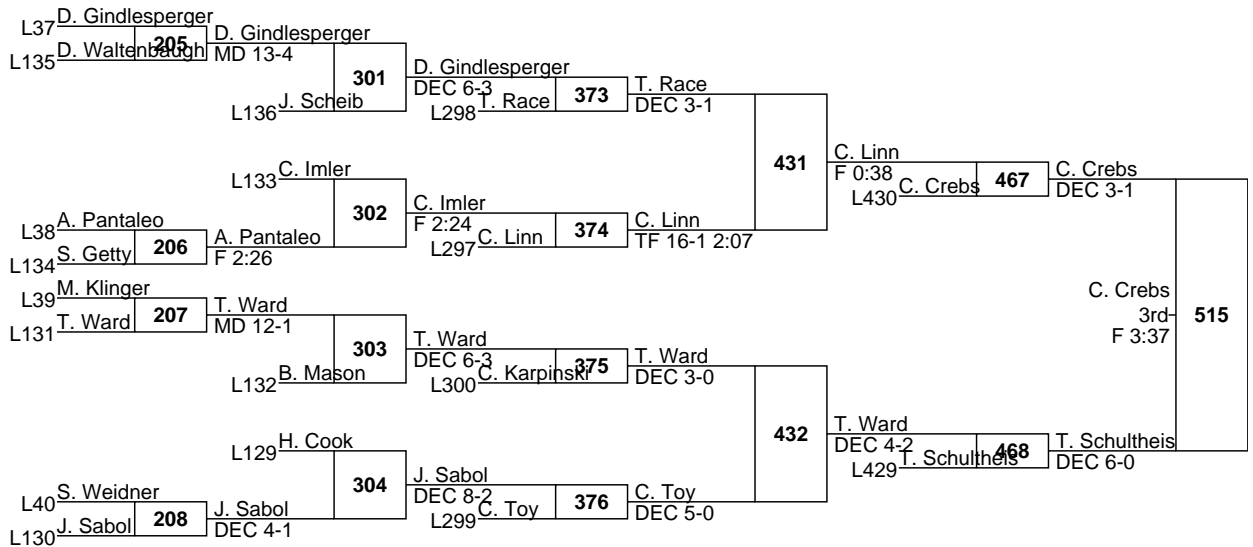

L467 C. Linn
L468 T. Ward **514** C. Linn 5th DEC 3-0

L431 T. Race
L432 C. Toy **513** C. Toy 7th DEC 3-0