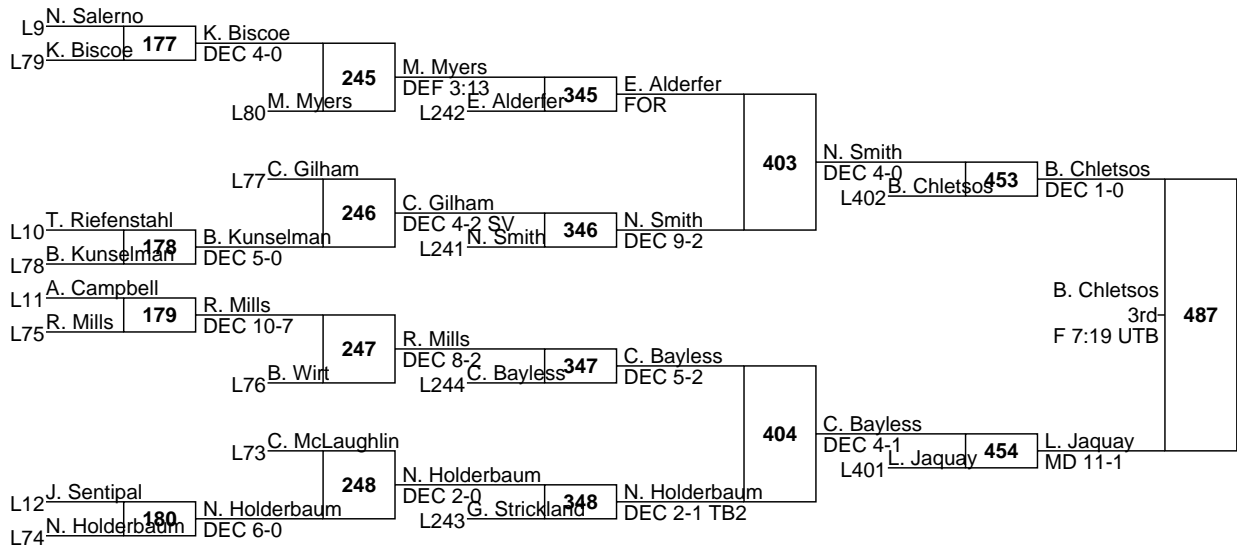

L453 N. Smith DEC 1-0 486
L454 C. Bayless MD 11-1 5th DEC 1-0

L403 E. Alderfer DEC 4-0 485
L404 N. Holderbaum DEC 4-1 7th F 0:21