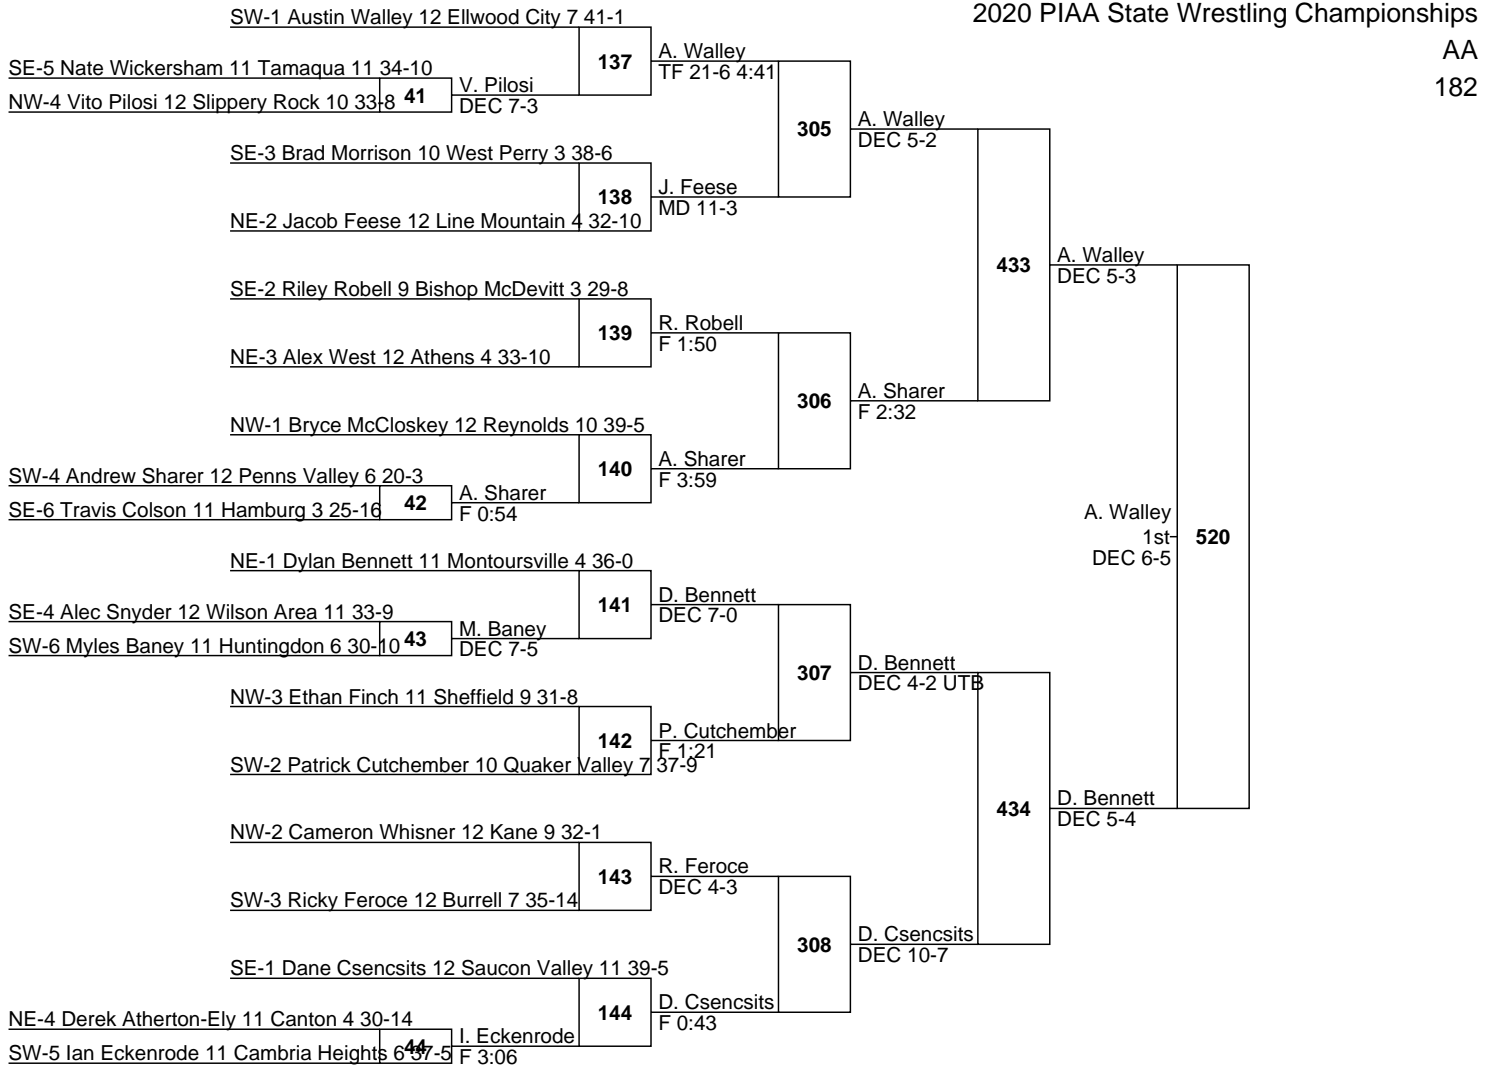

L469 E. Finch DEC 6-5 R. Feroce 5th DEC 4-1

L470 R. Feroce DEC 7-2

L435 N. Wickersham DEC 6-5 P. Cutchember 7th DEC 2:20

L436 P. Cutchember DEC 3-2