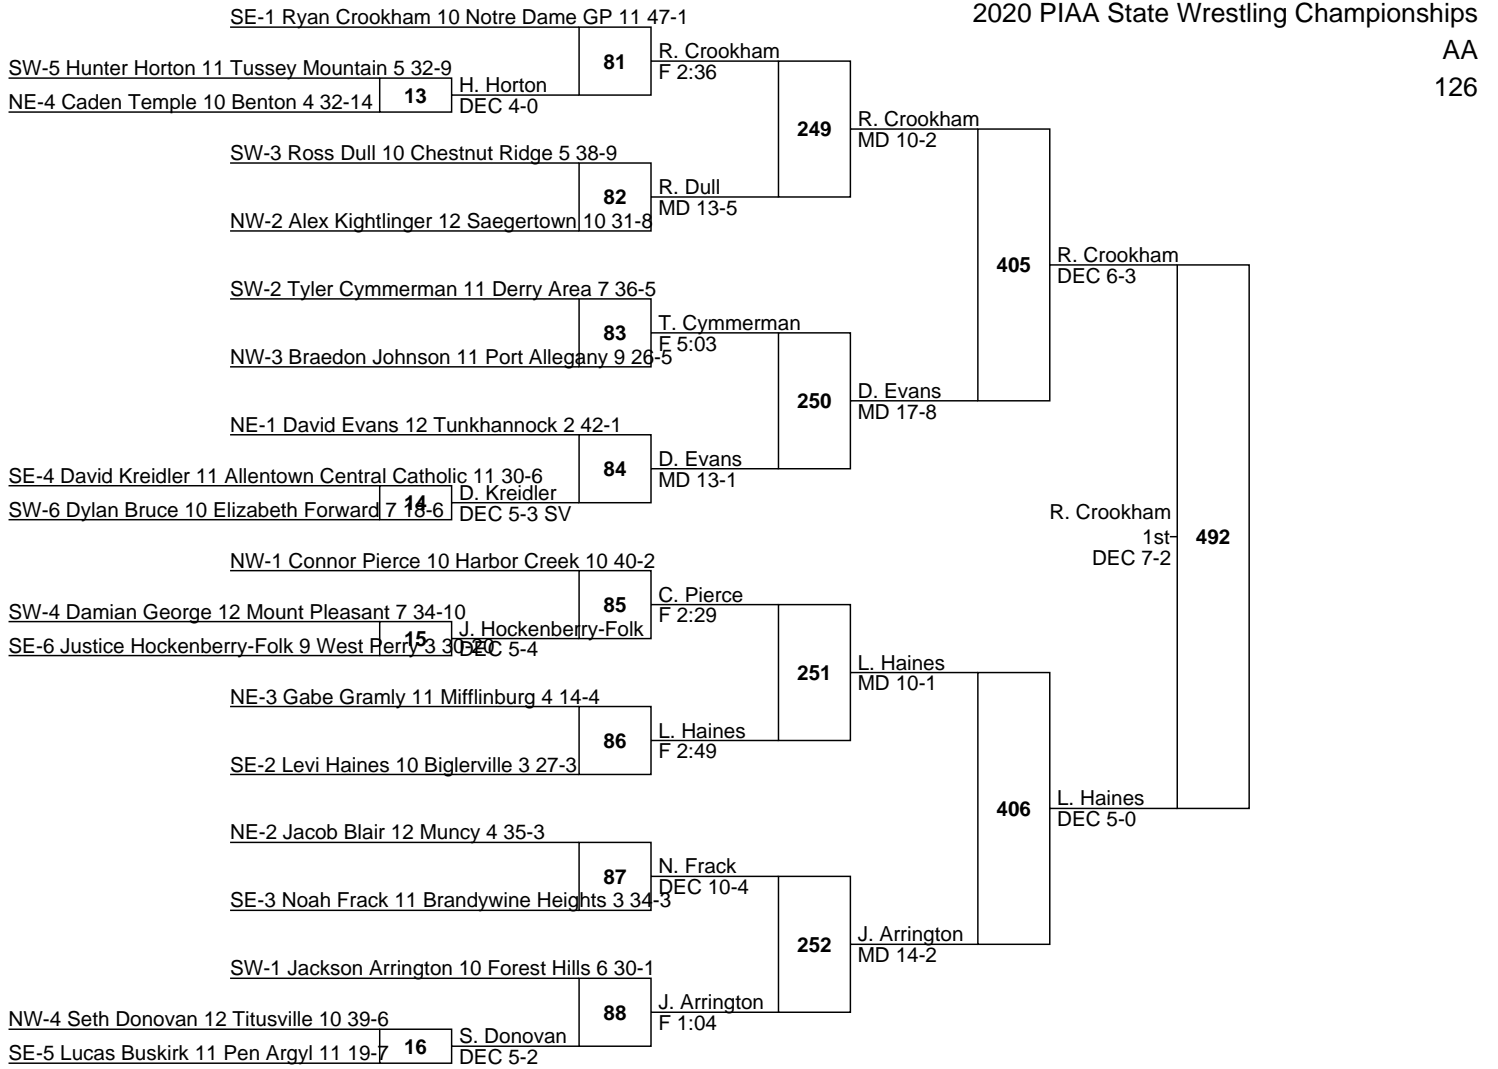

L455 T. Cymmerman DEC 1-0 490 N. Frack 5th DEC 9-4
L456 F 0:56
L407 G. Gramly DEC 2-1 488 C. Pierce 7th DEC 7-0
L408 C. Pierce F 2:50