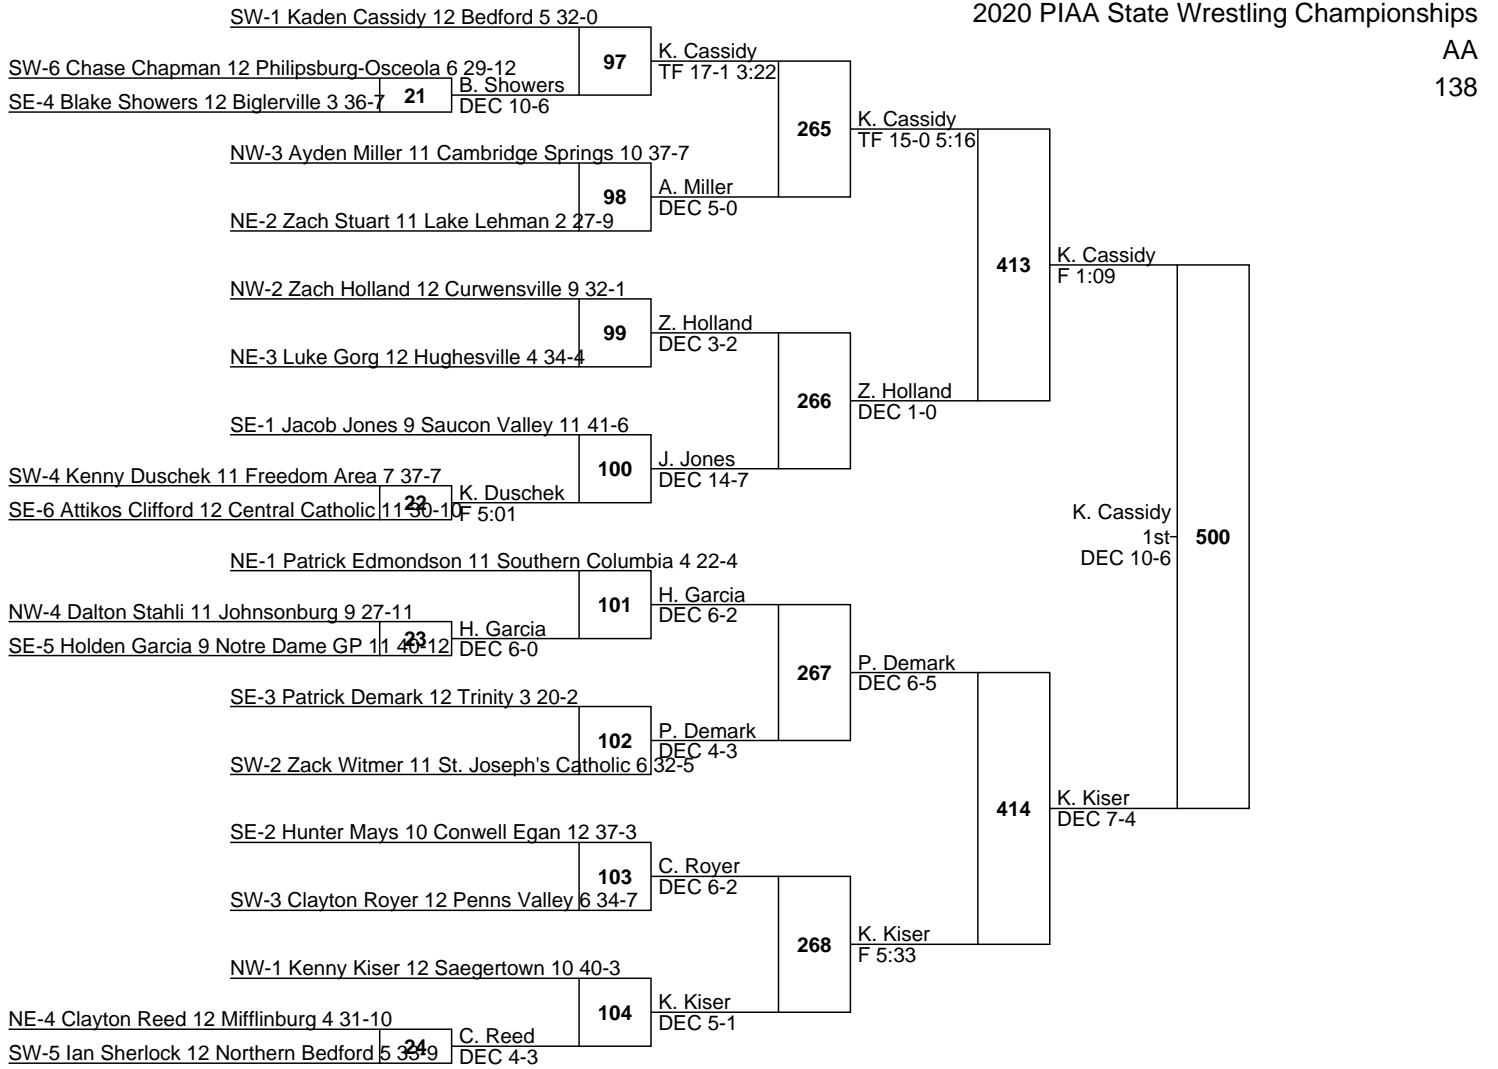

L459 Z. Witmer DEC 4-2 SV
L460 Z. Holland 498 MD 8-0

L415 C. Chapman DEC 6-4
L416 B. Showers 497 DEC 3-1
B. Showers 5th DEC 10-7