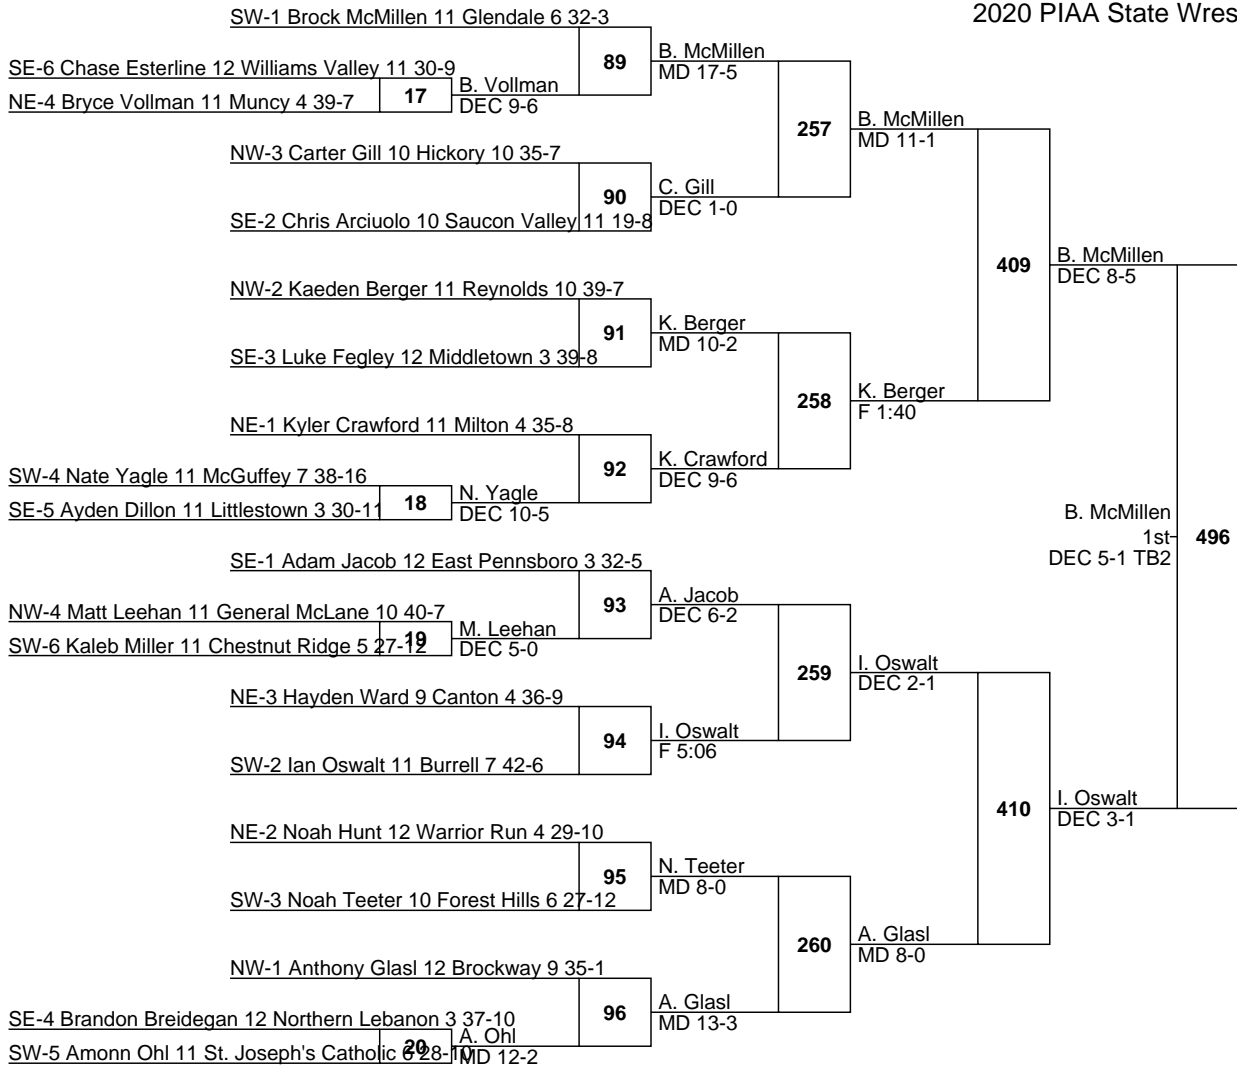

L457 C. Gill DEC 6-0 **494** K. Berger 5th DEC 8-1

L458 K. Berger DEC 2-0 SV

L411 N. Hunt TF 15-0 2:43 **493** N. Teeter 7th DEC 10-5 SV

L412 N. Teeter DEC 2-0