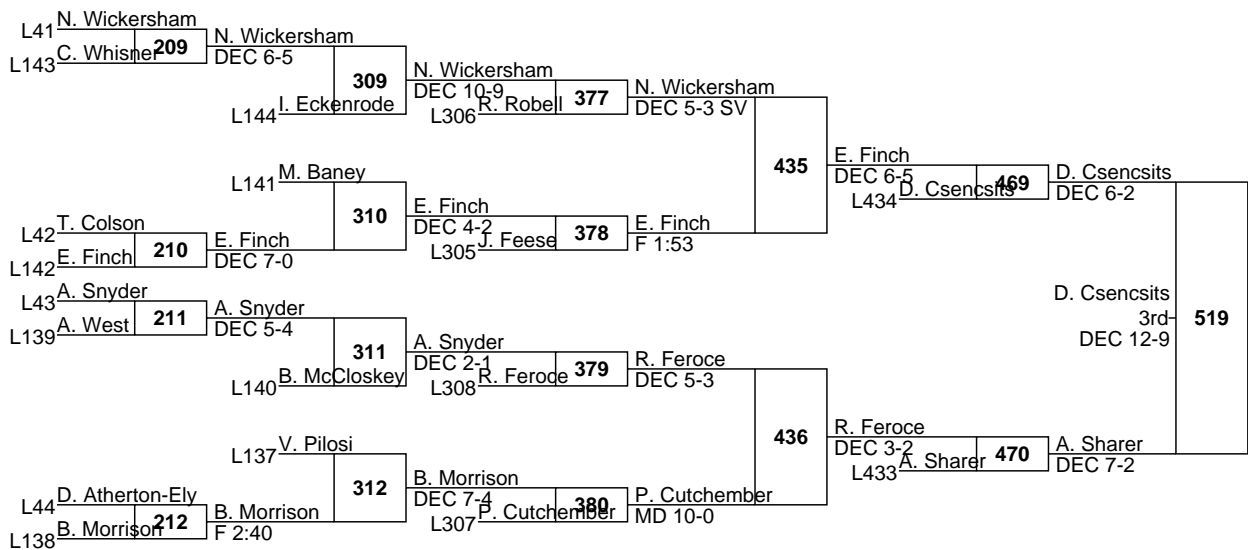

L469 E. Finch DEC 6-5 R. Feroce 5th DEC 4-1

L470 R. Feroce DEC 7-2

L435 N. Wickersham DEC 6-5 P. Cutchember 7th DEC 2:20

L436 P. Cutchember DEC 3-2