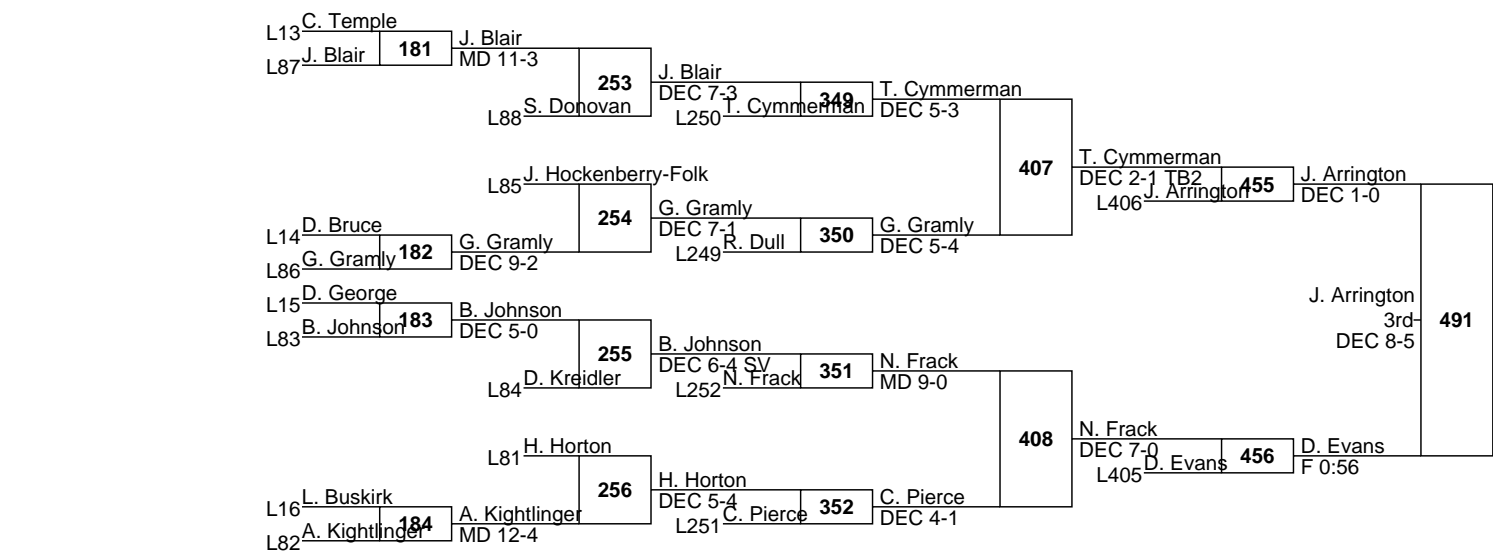

L455 T. Cymmerman DEC 1-0 490 N. Frack 5th DEC 9-4
L456 F 0:56
L407 G. Gramly DEC 2-1 488 C. Pierce 7th DEC 7-0
L408 C. Pierce F 2:50