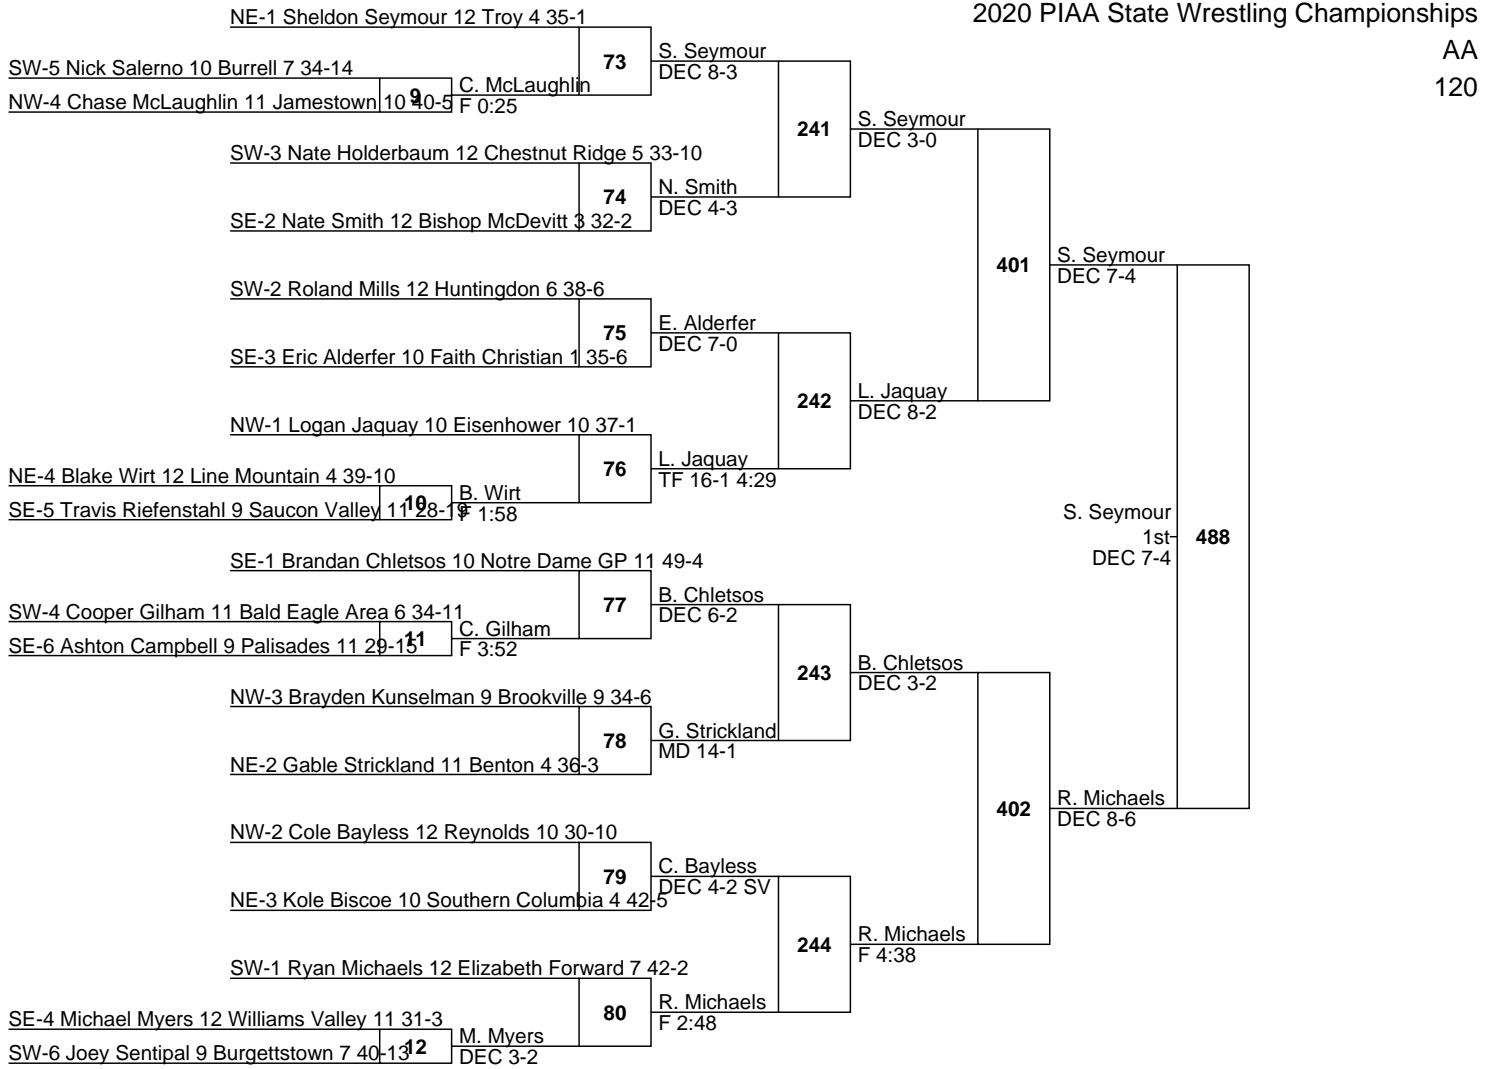

L453 N. Smith DEC 1-0 486
L454 C. Bayless MD 11-1 5th DEC 1-0

L403 E. Alderfer DEC 4-0 485
L404 N. Holderbaum DEC 4-1 7th F 0:21