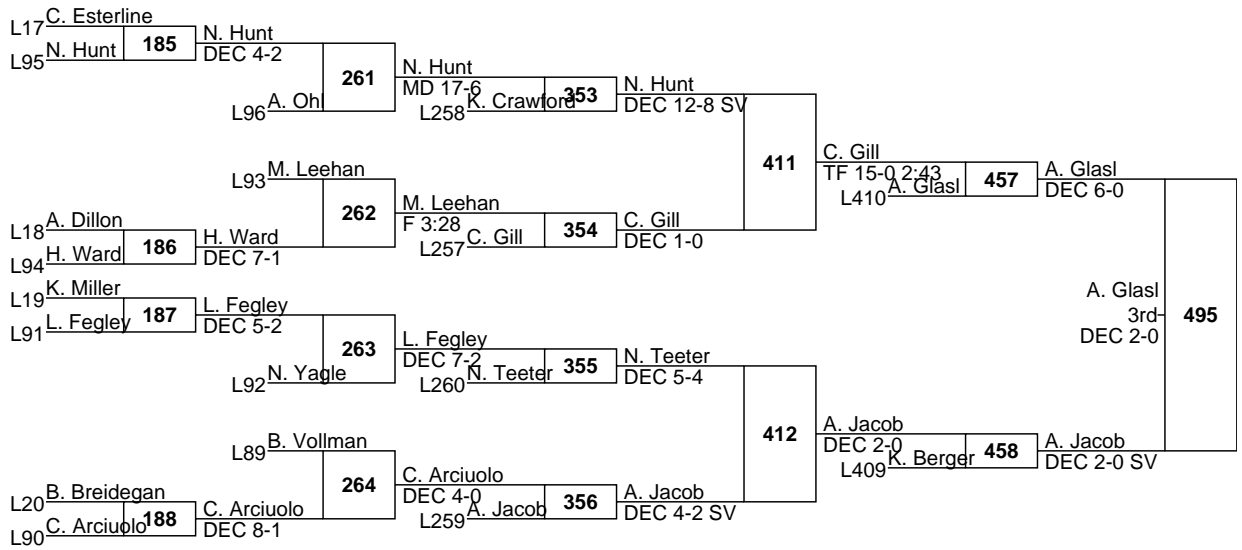

L457 C. Gill DEC 6-0 **494** K. Berger 5th DEC 8-1

L458 K. Berger DEC 2-0 SV

L411 N. Hunt TF 15-0 2:43 **493** N. Teeter 7th DEC 10-5 SV

L412 N. Teeter DEC 2-0