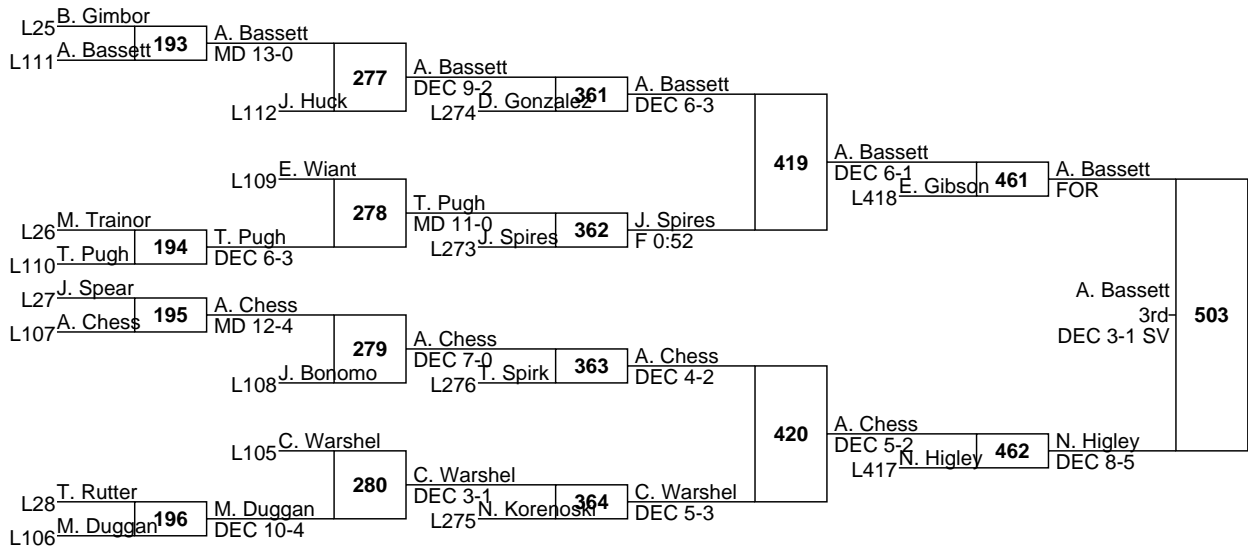

L461 E. Gibson FOR
L462 A. Chess DEC 8-5
502 A. Chess 5th FOR

L419 J. Spires DEC 6-1
L420 C. Warshel DEC 5-2
501 J. Spires 7th DEC 5-0