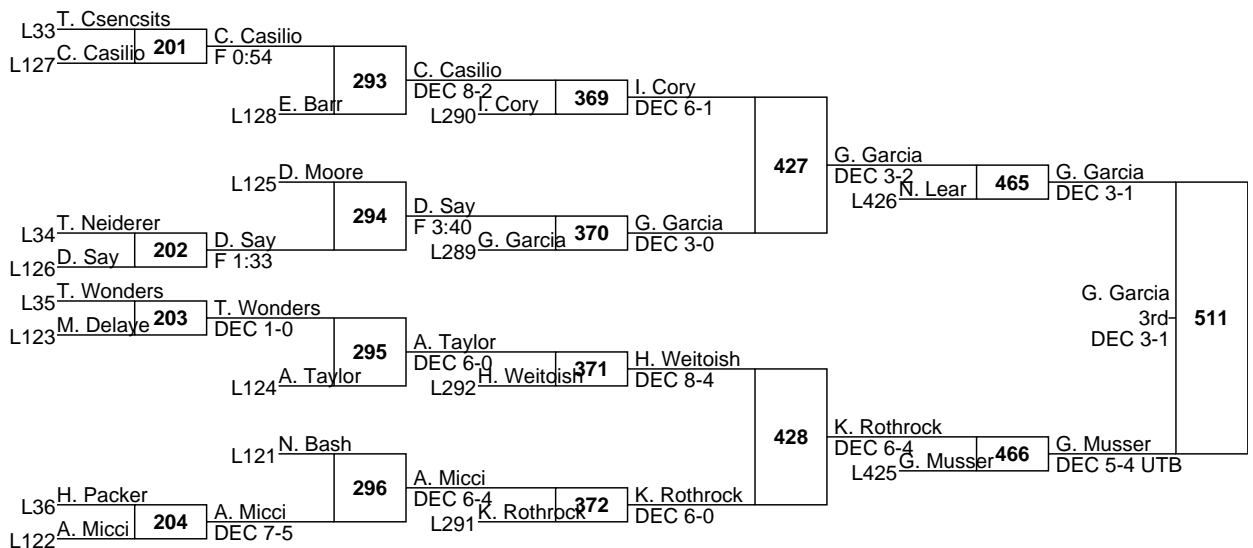

L465 N. Lear 510

L466 K. Rothrock 5th

L466 K. Rothrock DEC 5-4 UTB

L465 N. Lear DEC 6-5

L427 I. Cory 509

L428 H. Weitoish 7th

L428 H. Weitoish DEC 6-4

L427 I. Cory DEC 3-5

L428 H. Weitoish DEC 4-1