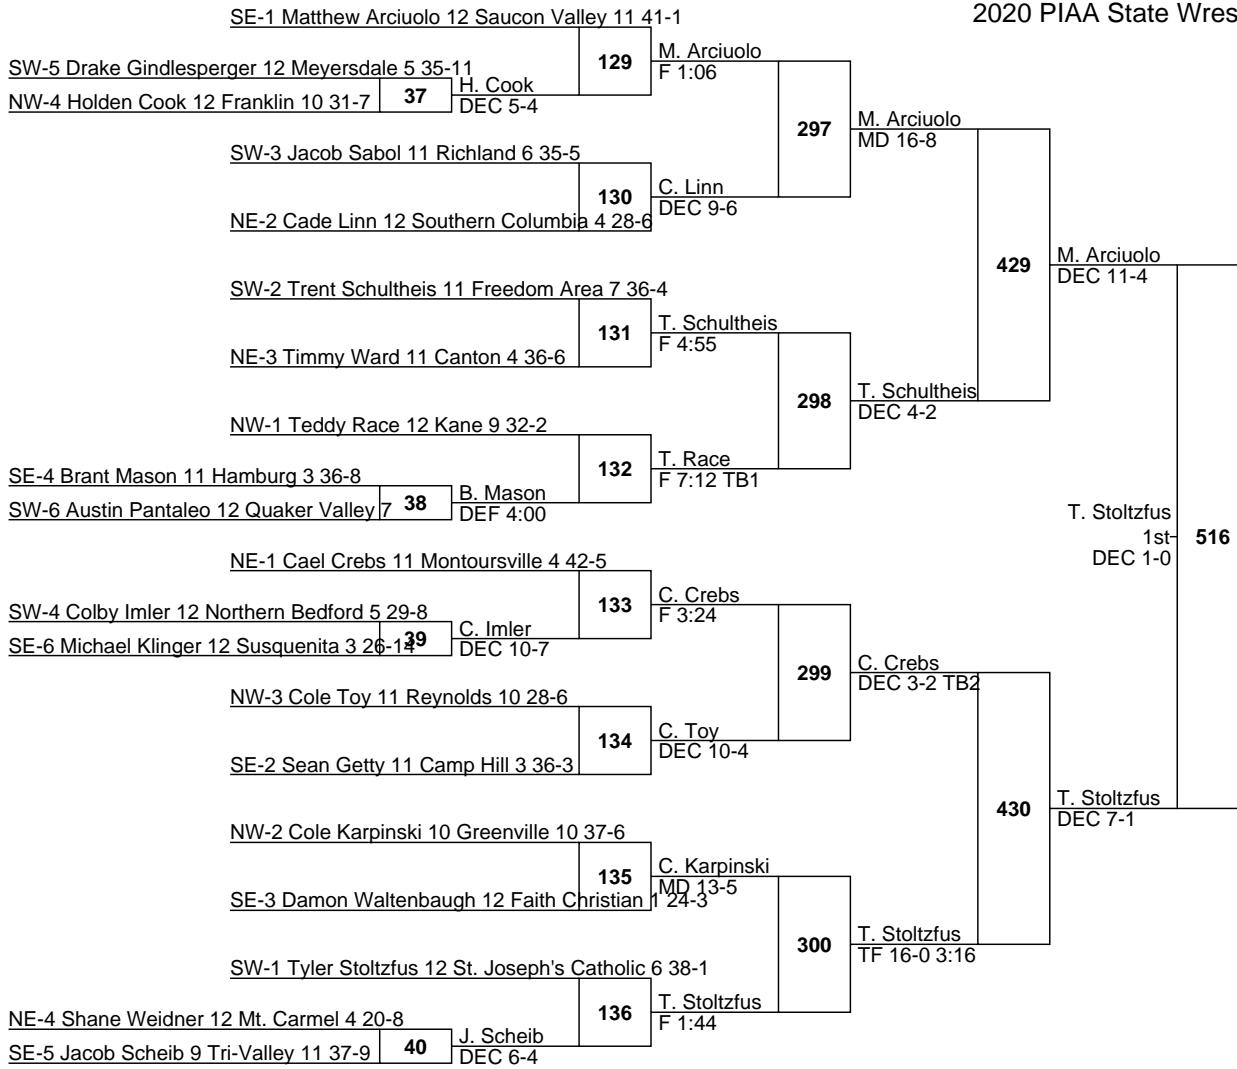

L467 C. Linn
L468 T. Ward **514** C. Linn 5th DEC 3-0

L431 T. Race
L432 C. Toy **513** C. Toy 7th DEC 3-0