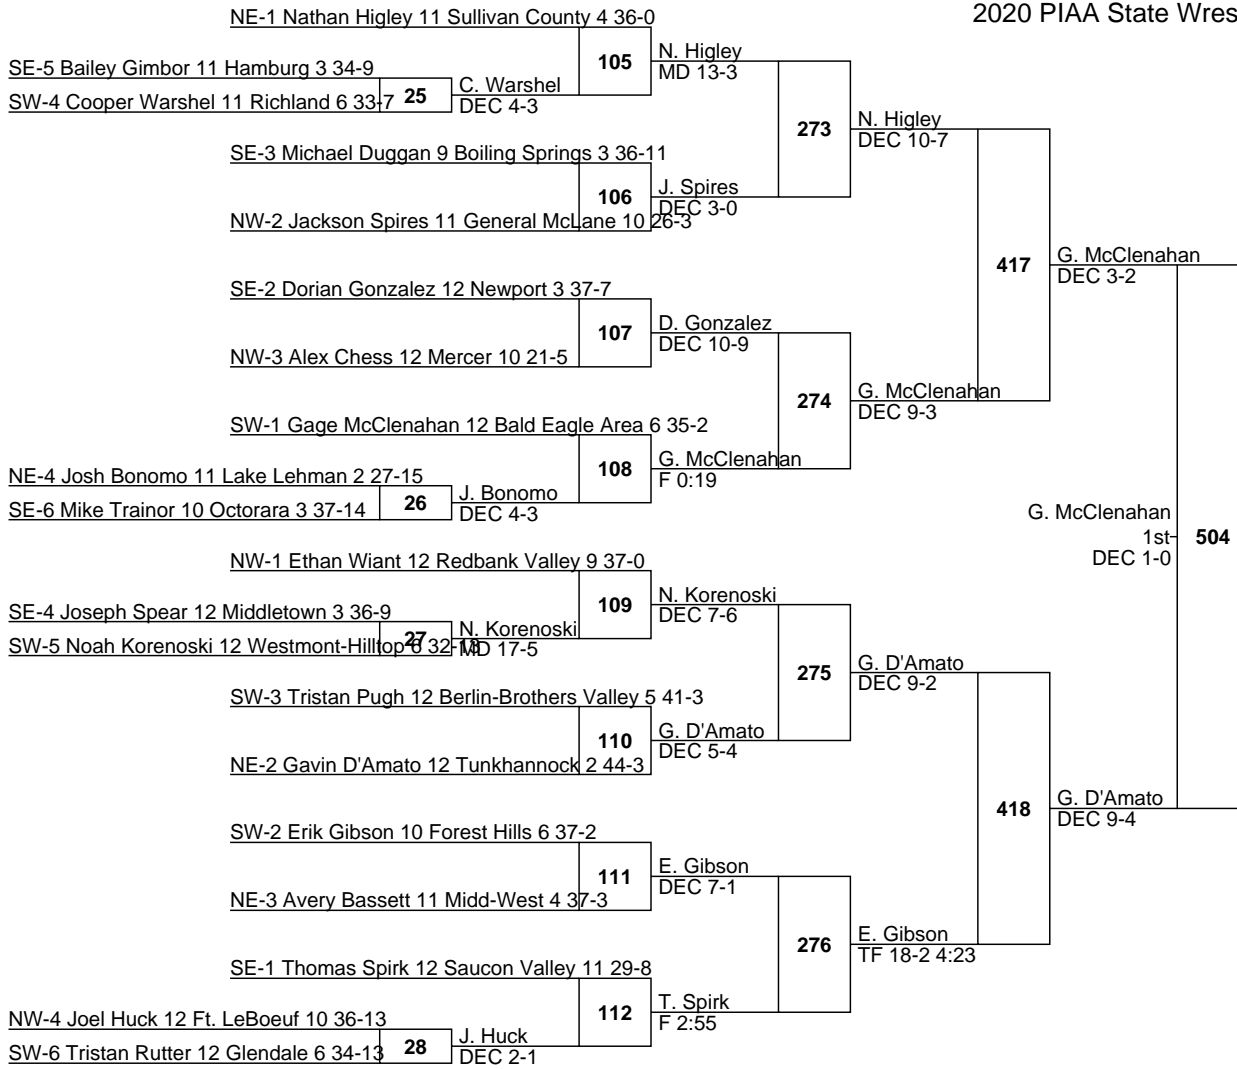

L461 E. Gibson FOR
L462 A. Chess DEC 8-5
502 A. Chess 5th FOR

L419 J. Spires DEC 6-1
L420 C. Warshel DEC 5-2
501 J. Spires 7th DEC 5-0