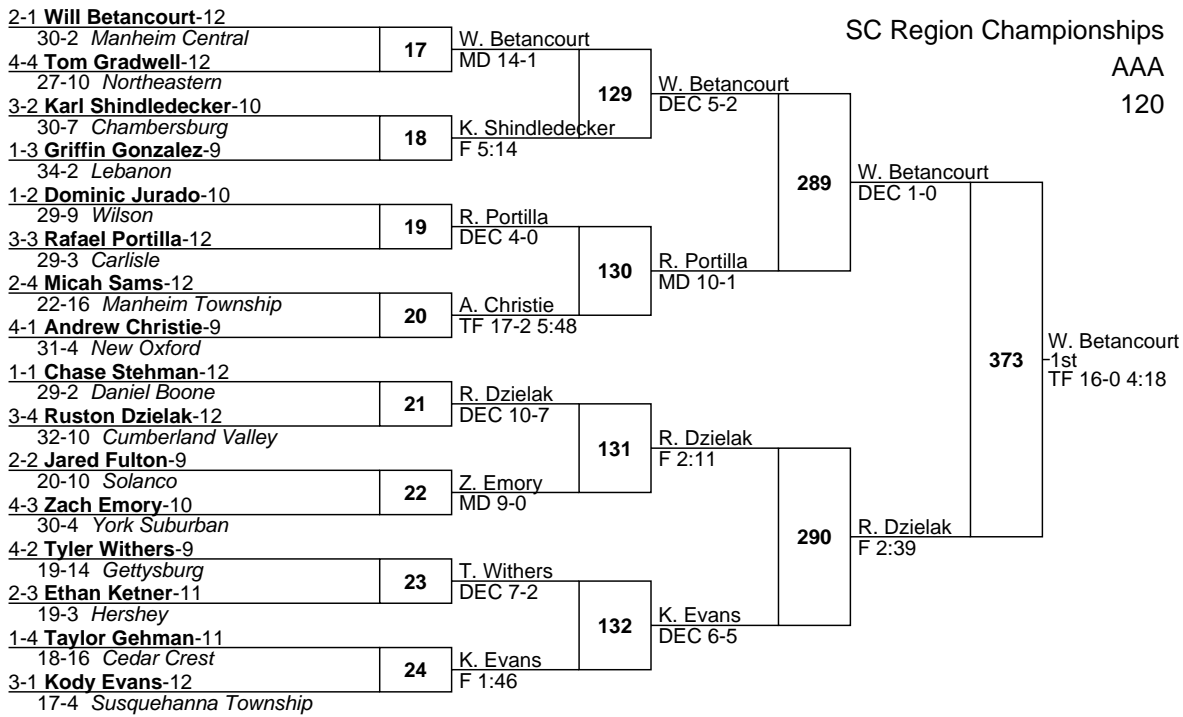

SC Region Championships

AAA

120

SC Region Championships

AAA

126

2-1 Josh Miller-11 35-5 <i>Central Dauphin</i>	25	J. Miller F 0:51	137	J. Miller F 0:36	293	J. Miller F 0:34	376 J. Miller 1st DEC 9-5
1-4 Allen Swofford-12 12-9 <i>Ephrata</i>							
3-2 Asa Brunk-12 21-3 <i>Mechanicsburg</i>	26	A. Brunk DEC 4-2	138	B. Neidigh F 6:42 SV	294	C. Wilson F 0:59	
4-3 Lance Beckner-12 22-14 <i>New Oxford</i>							
4-2 Bryson Neidigh-10 18-6 <i>York Suburban</i>	27	B. Neidigh F 6:00	139	A. Harnish F 4:20	294	C. Wilson F 0:59	
3-3 Aidan Bachman-10 16-8 <i>Cedar Cliff</i>							
2-4 Trevor Grassel-12 23-15 <i>Penn Manor</i>	28	P. Borja MD 14-5	140	C. Wilson F 0:30	294	C. Wilson F 0:59	
1-1 Pat Borja-11 23-7 <i>Exeter Township</i>							
3-1 Evan Chapman-9 8-4 <i>Northern York</i>	29	E. Chapman F 0:47	139	A. Harnish F 4:20	294	C. Wilson F 0:59	
4-4 Kaden Rouzer-10 21-12 <i>Waynesboro</i>							
2-2 Arik Harnish-11 25-11 <i>Lampeter-Strasburg</i>	30	A. Harnish F 0:56	140	C. Wilson F 0:30	294	C. Wilson F 0:59	
1-3 Keaton Fischer-10 26-14 <i>Conestoga Valley</i>							
1-2 Mason Casey-11 32-7 <i>Garden Spot</i>	31	M. Casey F 0:48	140	C. Wilson F 0:30	294	C. Wilson F 0:59	
2-3 Jackson Houghton-11 23-9 <i>Solanco</i>							
3-4 Azzy Ibrahim-11 26-13 <i>Carlisle</i>	32	C. Wilson F 0:37	140	C. Wilson F 0:30	294	C. Wilson F 0:59	
4-1 Cole Wilson-12 31-2 <i>Northeastern</i>							

L25 A. Swofford	141	L. Beckner F 1:00	237	L. Beckner DEC 7-6	295	L. Beckner F 4:14	343	L. Beckner F 4:06	374 A. Harnish 3rd DEC 4-2
L26 L. Beckner									
L27 A. Bachman	142	A. Bachman DEC 3-2	238	E. Chapman F 2:15	295	L. Beckner F 4:14	343	L. Beckner F 4:06	
L28 T. Grassel									
L29 K. Rouzer	143	K. Rouzer TF 16-0 4:21	239	P. Borja MD 15-5	296	A. Brunk MD 13-3	344	A. Harnish DEC 6-0	
L30 K. Fischer									
L31 J. Houghton	144	J. Houghton DEC 13-7	240	A. Brunk F 2:31	296	A. Brunk MD 13-3	344	A. Harnish DEC 6-0	
L32 A. Ibrahim									
L343 B. Neidigh F 4:06	375	A. Brunk 5th F 1:47							
L344 A. Brunk DEC 6-0