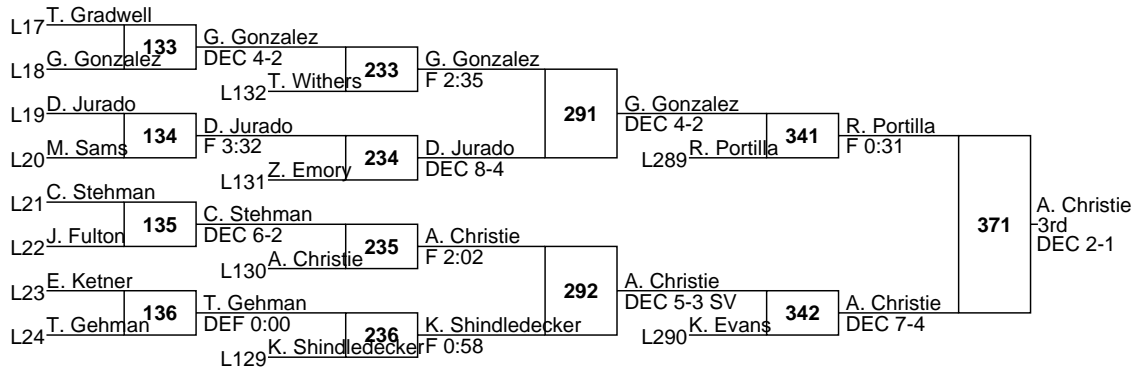

SC Region Championships

AAA

120

SC Region Championships

AAA

126

2-1 Josh Miller-11 35-5 <i>Central Dauphin</i>	25	J. Miller F 0:51	137	J. Miller F 0:36	293	J. Miller F 0:34	376 J. Miller 1st DEC 9-5
1-4 Allen Swofford-12 12-9 <i>Ephrata</i>							
3-2 Asa Brunk-12 21-3 <i>Mechanicsburg</i>	26	A. Brunk DEC 4-2	138	B. Neidigh F 6:42 SV	294	C. Wilson F 0:59	
4-3 Lance Beckner-12 22-14 <i>New Oxford</i>							
4-2 Bryson Neidigh-10 18-6 <i>York Suburban</i>	27	B. Neidigh F 6:00	139	A. Harnish F 4:20	294	C. Wilson F 0:59	
3-3 Aidan Bachman-10 16-8 <i>Cedar Cliff</i>							
2-4 Trevor Grassel-12 23-15 <i>Penn Manor</i>	28	P. Borja MD 14-5	140	C. Wilson F 0:30	294	C. Wilson F 0:59	
1-1 Pat Borja-11 23-7 <i>Exeter Township</i>							
3-1 Evan Chapman-9 8-4 <i>Northern York</i>	29	E. Chapman F 0:47	139	A. Harnish F 4:20	294	C. Wilson F 0:59	
4-4 Kaden Rouzer-10 21-12 <i>Waynesboro</i>							
2-2 Arik Harnish-11 25-11 <i>Lampeter-Strasburg</i>	30	A. Harnish F 0:56	140	C. Wilson F 0:30	294	C. Wilson F 0:59	
1-3 Keaton Fischer-10 26-14 <i>Conestoga Valley</i>							
1-2 Mason Casey-11 32-7 <i>Garden Spot</i>	31	M. Casey F 0:48	140	C. Wilson F 0:30	294	C. Wilson F 0:59	
2-3 Jackson Houghton-11 23-9 <i>Solanco</i>							
3-4 Azzy Ibrahim-11 26-13 <i>Carlisle</i>	32	C. Wilson F 0:37	140	C. Wilson F 0:30	294	C. Wilson F 0:59	
4-1 Cole Wilson-12 31-2 <i>Northeastern</i>							

L25 A. Swofford	141	L. Beckner F 1:00	237	L. Beckner DEC 7-6	295	L. Beckner F 4:14	343	L. Beckner F 4:06	374 A. Harnish 3rd DEC 4-2
L26 L. Beckner									
L27 A. Bachman	142	A. Bachman DEC 3-2	238	E. Chapman F 2:15	295	L. Beckner F 4:14	343	L. Beckner F 4:06	
L28 T. Grassel									
L29 K. Rouzer	143	K. Rouzer TF 16-0 4:21	239	P. Borja MD 15-5	296	A. Brunk MD 13-3	344	A. Harnish DEC 6-0	
L30 K. Fischer									
L31 J. Houghton	144	J. Houghton DEC 13-7	240	A. Brunk F 2:31	296	A. Brunk MD 13-3	344	A. Harnish DEC 6-0	
L32 A. Ibrahim									
L343 B. Neidigh F 4:06	375	A. Brunk 5th F 1:47							
L344 A. Brunk DEC 6-0