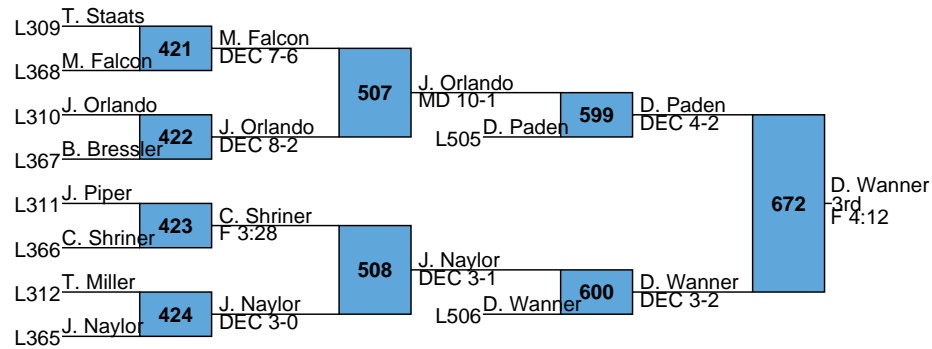

J. Solomon DEC 4-2

J. Solomon DEC 4-2

J. Solomon DEC 4-2

J. Solomon DEC 4-2

J. Solomon DEC 4-2

J. Solomon DEC 4-2

J. Solomon DEC 4-2

J. Solomon DEC 4-2

J. Solomon DEC 4-2

J. Solomon DEC 4-2

D3 AA & SC Region AAA Championships

AA
132

D3 AA & SC Region AAA Championships

D3 AA & SC Region AAA Championships

AA
145

L597 L. Gladfelter DEC 3-1 **664** D. Jackson 5th DEC 7-3 SV

L598 D. Jackson DEC 8-1

L499 C. Altamirano F 1:50 **619** C. Altamirano 7th DEC 9-4

L500 J. Penton DEC 5-3

D3 AA & SC Region AAA Championships

AA
152

D3 AA & SC Region AAA Championships

AA
160

D3 AA & SC Region AAA Championships

AA
170

L603 Z. Martin DEC 6-0
L604 E. Herb DEC 9-3
5th
Z. Martin DEC 8-2

L523 H. McAllister DEC 9-5
L524 T. Thomas FOR
7th
H. McAllister DEF 4:26

D3 AA & SC Region AAA Championships

AA
182

D3 AA & SC Region AAA Championships