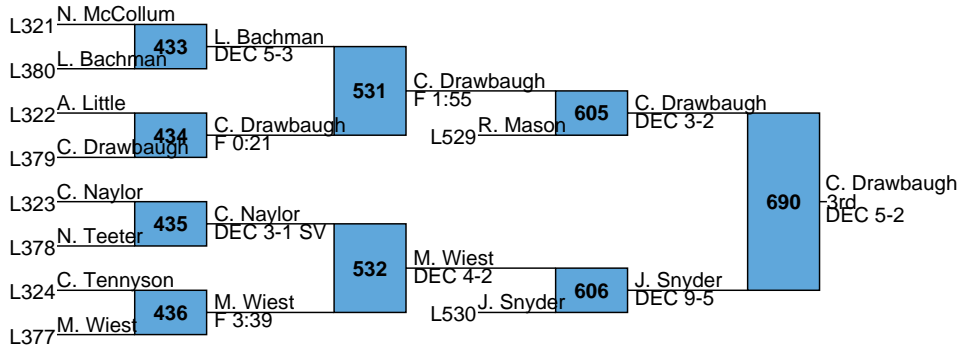

L598 D. Jackson DEC 8-1

L499 C. Altamirano F 1:50 **619** C. Altamirano 7th DEC 9-4

L500 J. Penton DEC 5-3

D3 AA & SC Region AAA Championships

AA
152

D3 AA & SC Region AAA Championships

AA
160

D3 AA & SC Region AAA Championships

AA
170

L603 Z. Martin DEC 6-0
L604 E. Herb DEC 9-3
5th
Z. Martin DEC 8-2

L523 H. McAllister DEC 9-5
L524 T. Thomas FOR
7th
H. McAllister DEF 4:26

D3 AA & SC Region AAA Championships

AA
182

D3 AA & SC Region AAA Championships

AA
195

D3 AA & SC Region AAA Championships

AA
220

L609 D. Steele (MD 13-5) vs. L610 S. Sneeringer (F 2:51)

L547 J. Coblentz (DEC 9-3) vs. L548 B. Hayes (DEC 9-5)

D3 AA & SC Region AAA Championships