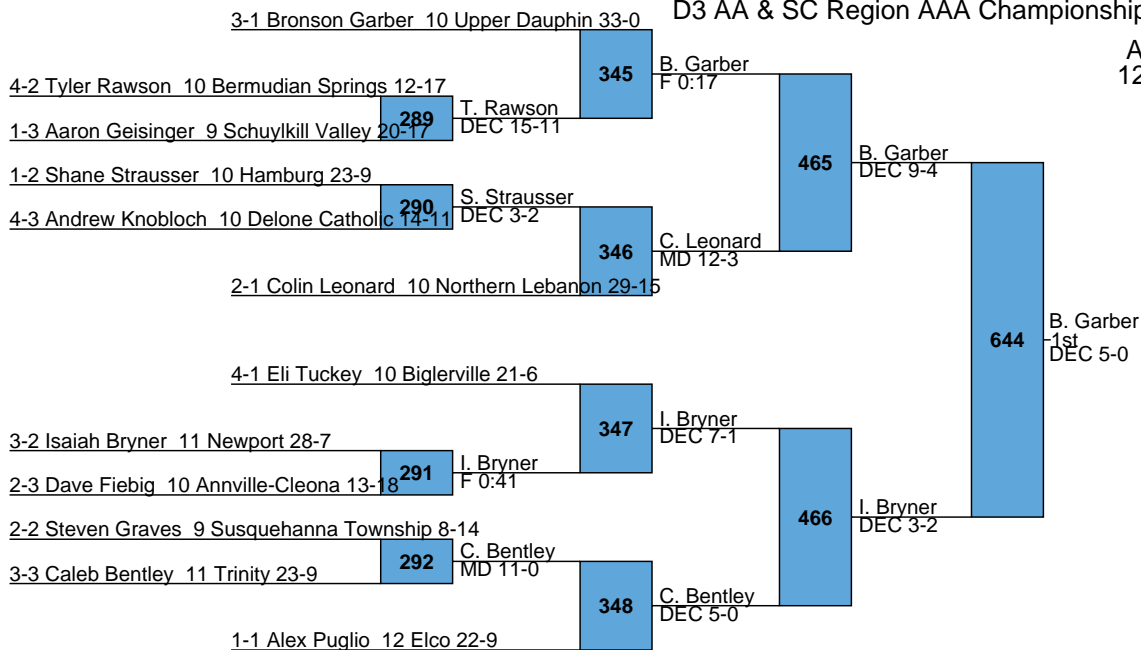

D3 AA & SC Region AAA Championships

AA
106

D3 AA & SC Region AAA Championships

AA
113

D3 AA & SC Region AAA Championships

AA
120

L589 E. Tuckey MD 10-1
L590 S. Graves DEC 3-0

E. Tuckey 5th DEC 1-0