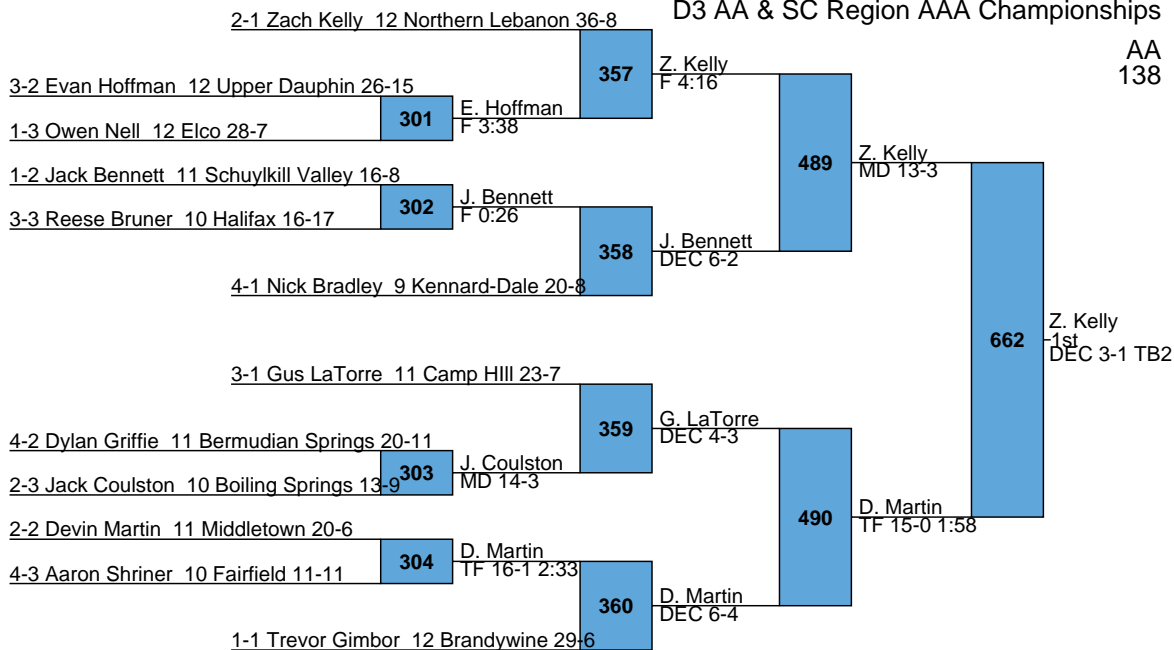

J. Solomon DEC 4-2

J. Solomon DEC 4-2

J. Solomon DEC 4-2

J. Solomon DEC 4-2

J. Solomon DEC 4-2

J. Solomon DEC 4-2

J. Solomon DEC 4-2

J. Solomon DEC 4-2

J. Solomon DEC 4-2

J. Solomon DEC 4-2

D3 AA & SC Region AAA Championships

AA
132

D3 AA & SC Region AAA Championships

D3 AA & SC Region AAA Championships

AA
145

L597 L. Gladfelter DEC 3-1 **664** D. Jackson 5th DEC 7-3 SV

L598 D. Jackson DEC 8-1

L499 C. Altamirano F 1:50 **619** C. Altamirano 7th DEC 9-4

L500 J. Penton DEC 5-3

D3 AA & SC Region AAA Championships

AA
152

D3 AA & SC Region AAA Championships

AA
160

D3 AA & SC Region AAA Championships