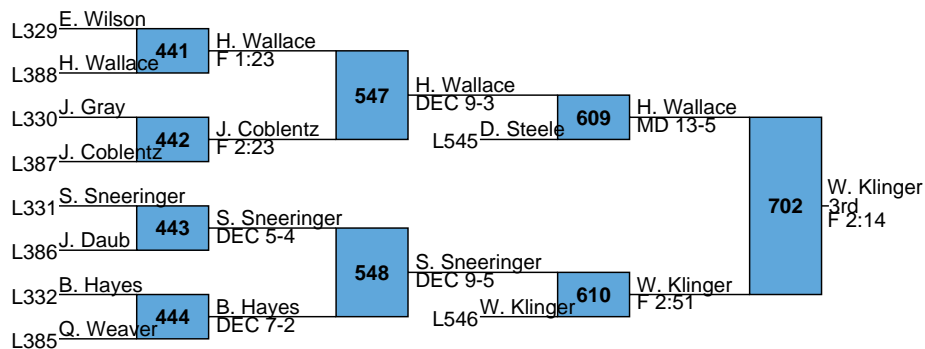

L598 D. Jackson DEC 8-1

L499 C. Altamirano F 1:50 **619** C. Altamirano 7th DEC 9-4

L500 J. Penton DEC 5-3

D3 AA & SC Region AAA Championships

AA
152

D3 AA & SC Region AAA Championships

AA
160

D3 AA & SC Region AAA Championships

AA
170

L603 Z. Martin DEC 6-0
L604 E. Herb DEC 9-3
5th
Z. Martin DEC 8-2

L523 H. McAllister DEC 9-5
L524 T. Thomas FOR
7th
H. McAllister DEF 4:26

D3 AA & SC Region AAA Championships

AA
182

D3 AA & SC Region AAA Championships

AA
195

D3 AA & SC Region AAA Championships

AA
220

L609 D. Steele (MD 13-5) vs. L610 S. Sneeringer (F 2:51)

L547 J. Coblentz (DEC 9-3) vs. L548 B. Hayes (DEC 9-5)

D3 AA & SC Region AAA Championships