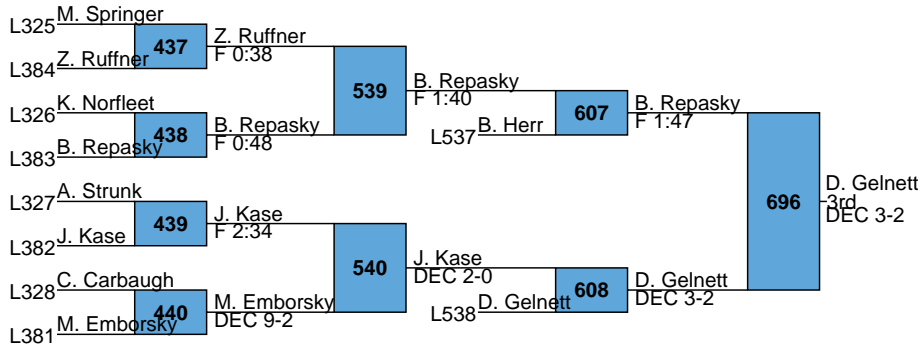

L598 D. Jackson DEC 8-1

L499 C. Altamirano F 1:50 **619** C. Altamirano 7th DEC 9-4

L500 J. Penton DEC 5-3

D3 AA & SC Region AAA Championships

AA
152

D3 AA & SC Region AAA Championships

AA
160

D3 AA & SC Region AAA Championships

AA
170

L603 Z. Martin DEC 6-0
L604 E. Herb DEC 9-3
5th
Z. Martin DEC 8-2

L523 H. McAllister DEC 9-5
L524 T. Thomas FOR
7th
H. McAllister DEF 4:26

D3 AA & SC Region AAA Championships

AA
182

D3 AA & SC Region AAA Championships

AA
195

D3 AA & SC Region AAA Championships

AA
220

L609 D. Steele (MD 13-5) vs. L610 S. Sneeringer (F 2:51)

L547 J. Coblentz (DEC 9-3) vs. L548 B. Hayes (DEC 9-5)

D3 AA & SC Region AAA Championships