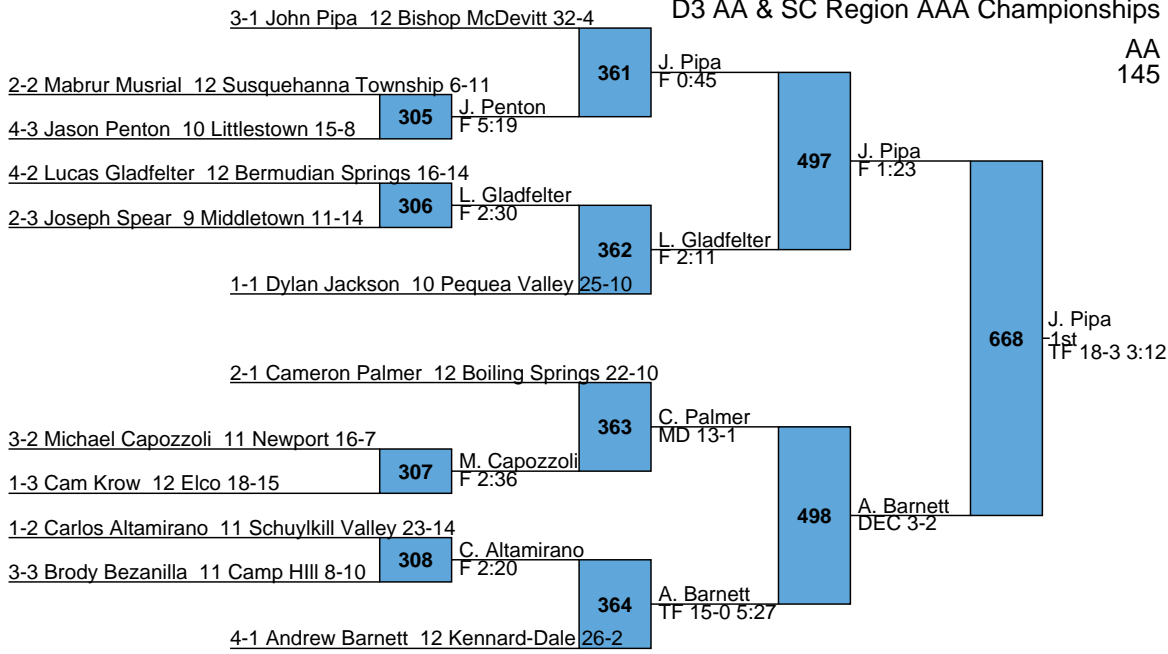

J. Solomon DEC 4-2

J. Solomon DEC 4-2

J. Solomon DEC 4-2

J. Solomon DEC 4-2

J. Solomon DEC 4-2

J. Solomon DEC 4-2

J. Solomon DEC 4-2

J. Solomon DEC 4-2

J. Solomon DEC 4-2

J. Solomon DEC 4-2

D3 AA & SC Region AAA Championships

AA
132

D3 AA & SC Region AAA Championships

D3 AA & SC Region AAA Championships

AA
145

L597 L. Gladfelter DEC 3-1 **664** D. Jackson 5th DEC 7-3 SV

L598 D. Jackson DEC 8-1

L499 C. Altamirano F 1:50 **619** C. Altamirano 7th DEC 9-4

L500 J. Penton DEC 5-3

D3 AA & SC Region AAA Championships

AA
152

D3 AA & SC Region AAA Championships

AA
160

D3 AA & SC Region AAA Championships