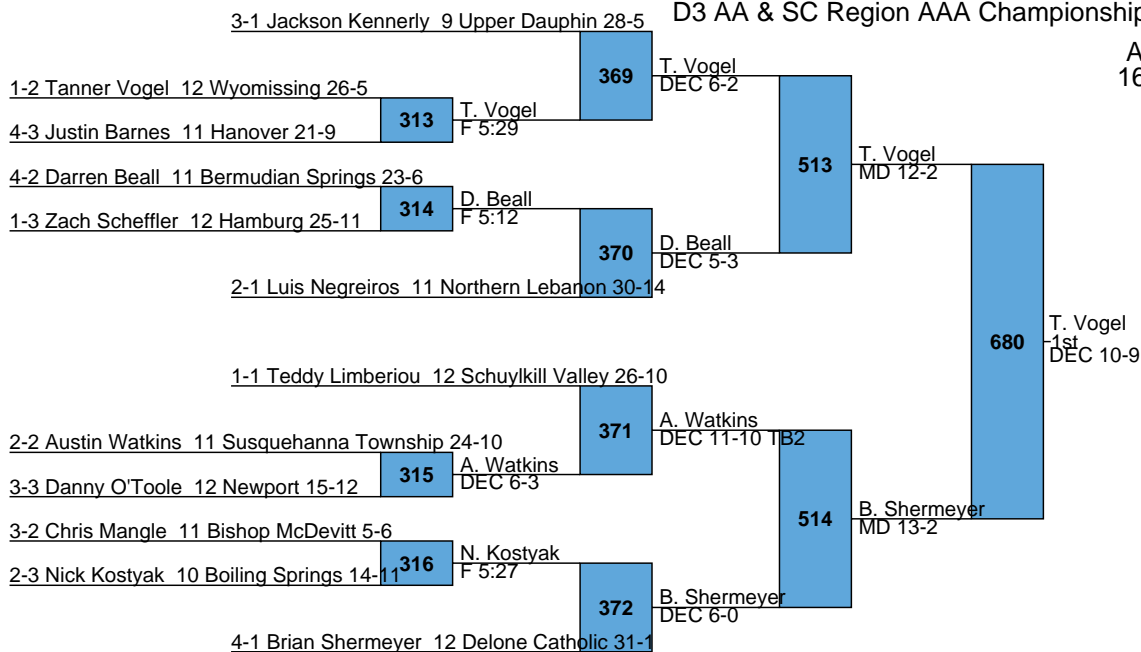

J. Solomon DEC 4-2

J. Solomon DEC 4-2

D3 AA & SC Region AAA Championships

AA
132

D3 AA & SC Region AAA Championships

D3 AA & SC Region AAA Championships

AA
145

L597 L. Gladfelter DEC 3-1 **664** D. Jackson 5th DEC 7-3 SV

L598 D. Jackson DEC 8-1

L499 C. Altamirano F 1:50 **619** C. Altamirano 7th DEC 9-4

L500 J. Penton DEC 5-3

D3 AA & SC Region AAA Championships

AA
152

D3 AA & SC Region AAA Championships

AA
160

D3 AA & SC Region AAA Championships

AA
170

L603 Z. Martin DEC 6-0
L604 E. Herb DEC 9-3
5th
Z. Martin DEC 8-2

L523 H. McAllister DEC 9-5
L524 T. Thomas FOR
7th
H. McAllister DEF 4:26

D3 AA & SC Region AAA Championships

AA
182

D3 AA & SC Region AAA Championships