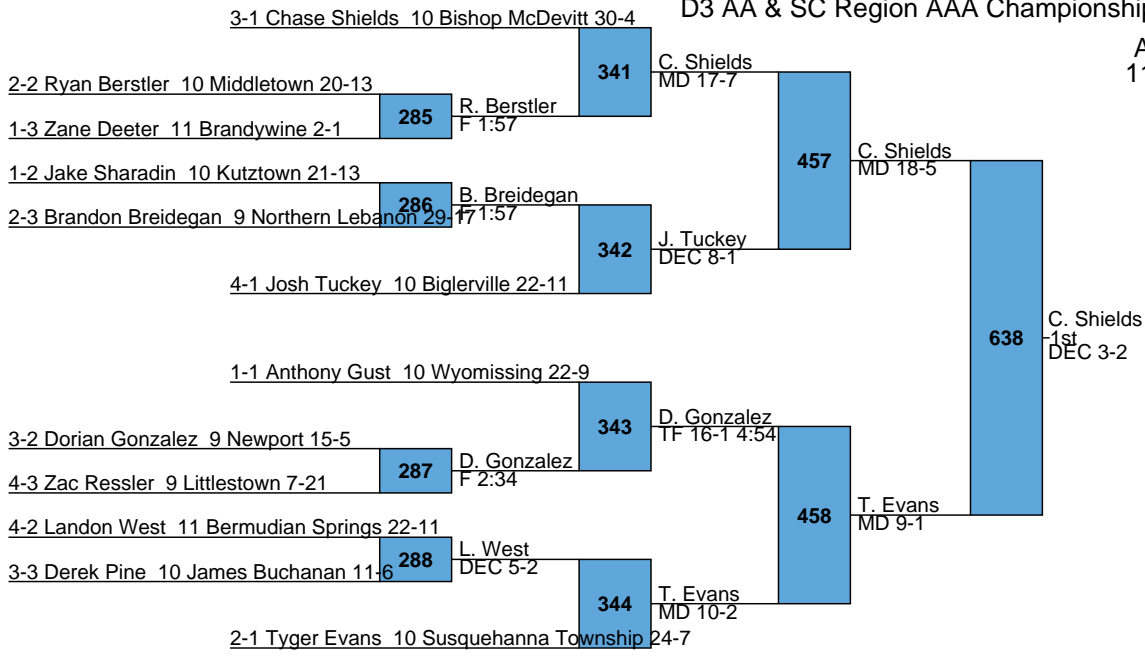

D3 AA & SC Region AAA Championships

AA
106

D3 AA & SC Region AAA Championships

AA
113

D3 AA & SC Region AAA Championships

AA
120

L589 E. Tuckey MD 10-1
L590 S. Graves DEC 3-0

E. Tuckey 5th DEC 1-0