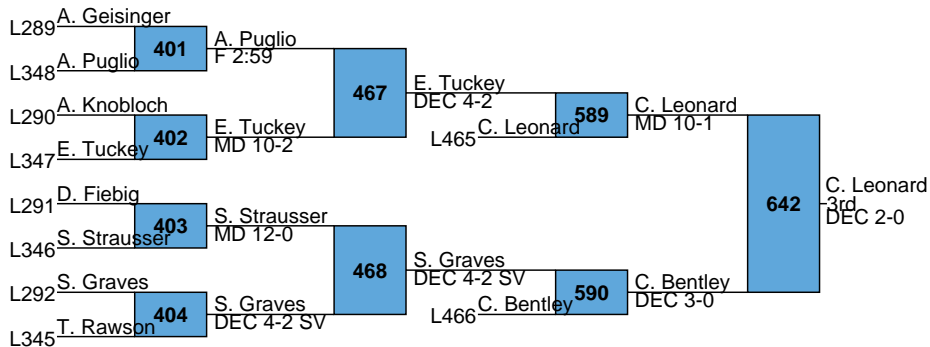

D3 AA & SC Region AAA Championships

AA
106

D3 AA & SC Region AAA Championships

AA
113

D3 AA & SC Region AAA Championships

AA
120

L589 E. Tuckey MD 10-1
L590 S. Graves DEC 3-0

E. Tuckey 5th DEC 1-0