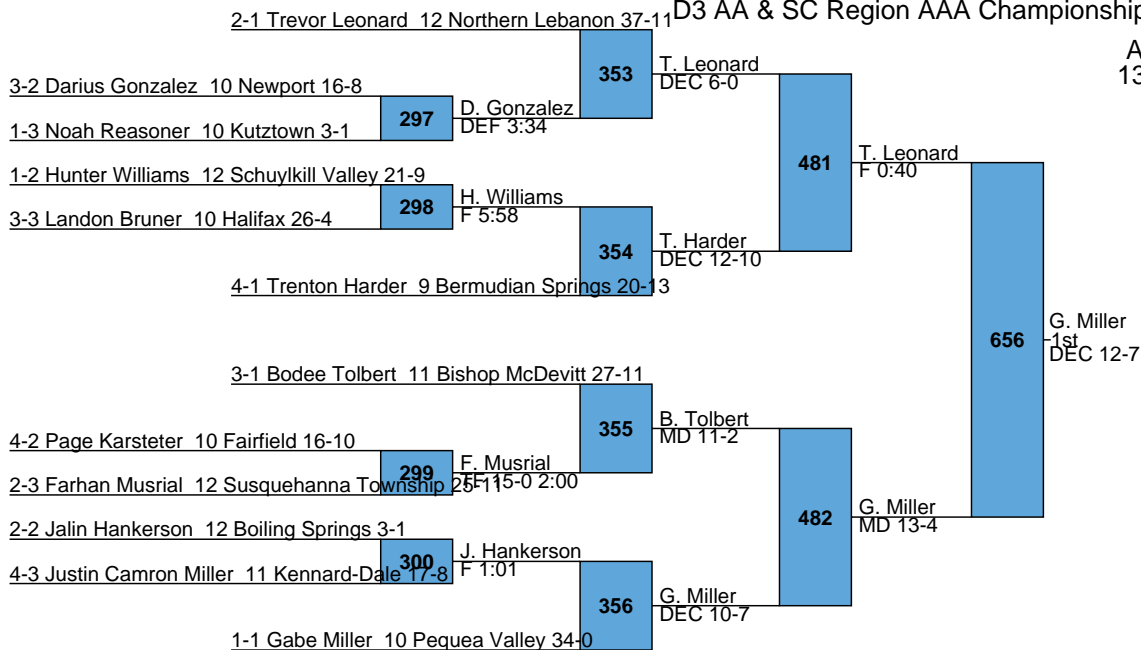

J. Solomon DEC 4-2

J. Solomon DEC 4-2

J. Solomon DEC 4-2

J. Solomon DEC 4-2

J. Solomon DEC 4-2

J. Solomon DEC 4-2

J. Solomon DEC 4-2

J. Solomon DEC 4-2

J. Solomon DEC 4-2

J. Solomon DEC 4-2

D3 AA & SC Region AAA Championships

AA
132

D3 AA & SC Region AAA Championships

D3 AA & SC Region AAA Championships

AA
145

L597 L. Gladfelter DEC 3-1 **664** D. Jackson 5th DEC 7-3 SV