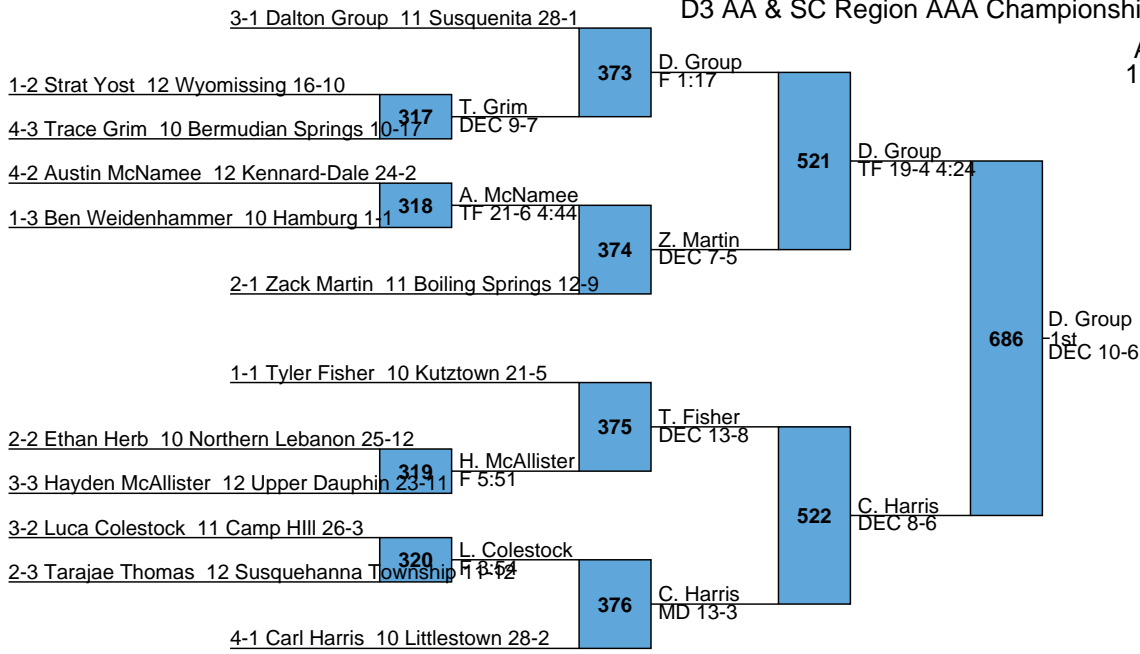

L598 D. Jackson DEC 8-1

L499 C. Altamirano F 1:50 **619** C. Altamirano 7th DEC 9-4

L500 J. Penton DEC 5-3

D3 AA & SC Region AAA Championships

AA
152

D3 AA & SC Region AAA Championships

AA
160

D3 AA & SC Region AAA Championships

AA
170

L603 Z. Martin DEC 6-0
L604 E. Herb DEC 9-3
5th
Z. Martin DEC 8-2

L523 H. McAllister DEC 9-5
L524 T. Thomas FOR
7th
H. McAllister DEF 4:26

D3 AA & SC Region AAA Championships

AA
182

D3 AA & SC Region AAA Championships