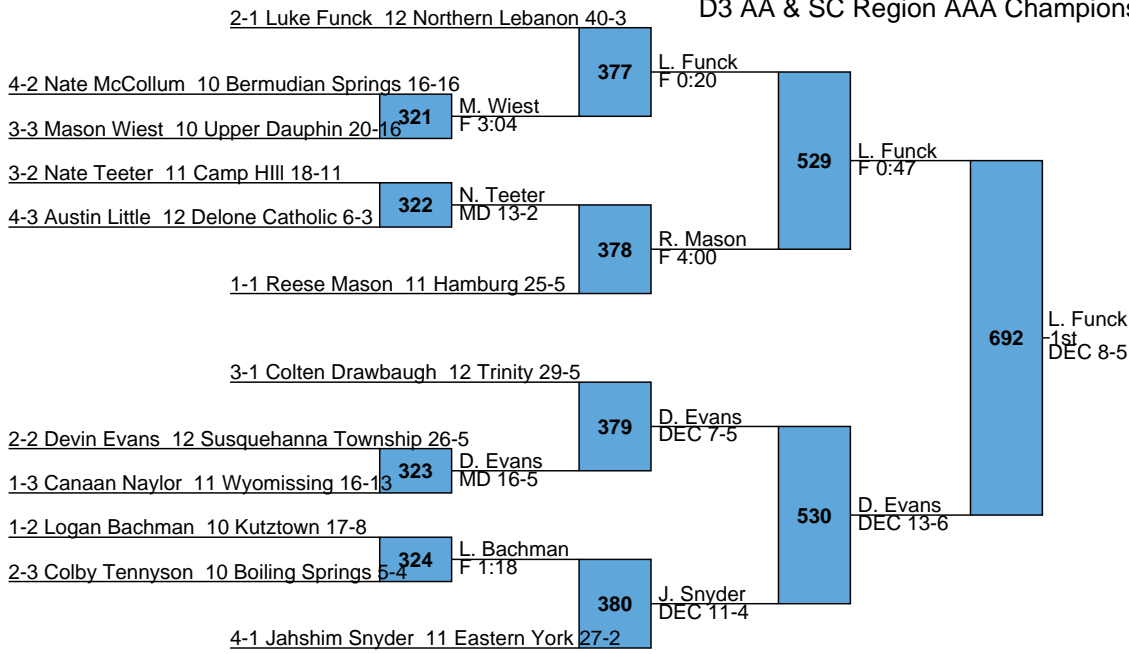

AA
170

L603 Z. Martin DEC 6-0
L604 E. Herb DEC 9-3
5th
Z. Martin DEC 8-2

L523 H. McAllister DEC 9-5
L524 T. Thomas FOR
7th
H. McAllister DEF 4:26

D3 AA & SC Region AAA Championships

AA
182

D3 AA & SC Region AAA Championships

AA
195

D3 AA & SC Region AAA Championships

AA
220

L609 D. Steele (MD 13-5) vs. L610 S. Sneeringer (F 2:51)

L547 J. Coblentz (DEC 9-3) vs. L548 B. Hayes (DEC 9-5)

D3 AA & SC Region AAA Championships