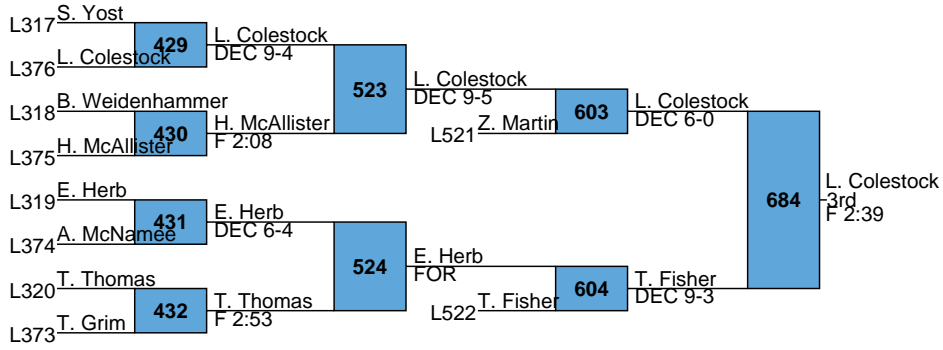

L598 D. Jackson DEC 8-1

L499 C. Altamirano F 1:50 **619** C. Altamirano 7th DEC 9-4

L500 J. Penton DEC 5-3

D3 AA & SC Region AAA Championships

AA
152

D3 AA & SC Region AAA Championships

AA
160

D3 AA & SC Region AAA Championships

AA
170

L603 Z. Martin DEC 6-0
L604 E. Herb DEC 9-3
5th
Z. Martin DEC 8-2

L523 H. McAllister DEC 9-5
L524 T. Thomas FOR
7th
H. McAllister DEF 4:26

D3 AA & SC Region AAA Championships

AA
182

D3 AA & SC Region AAA Championships