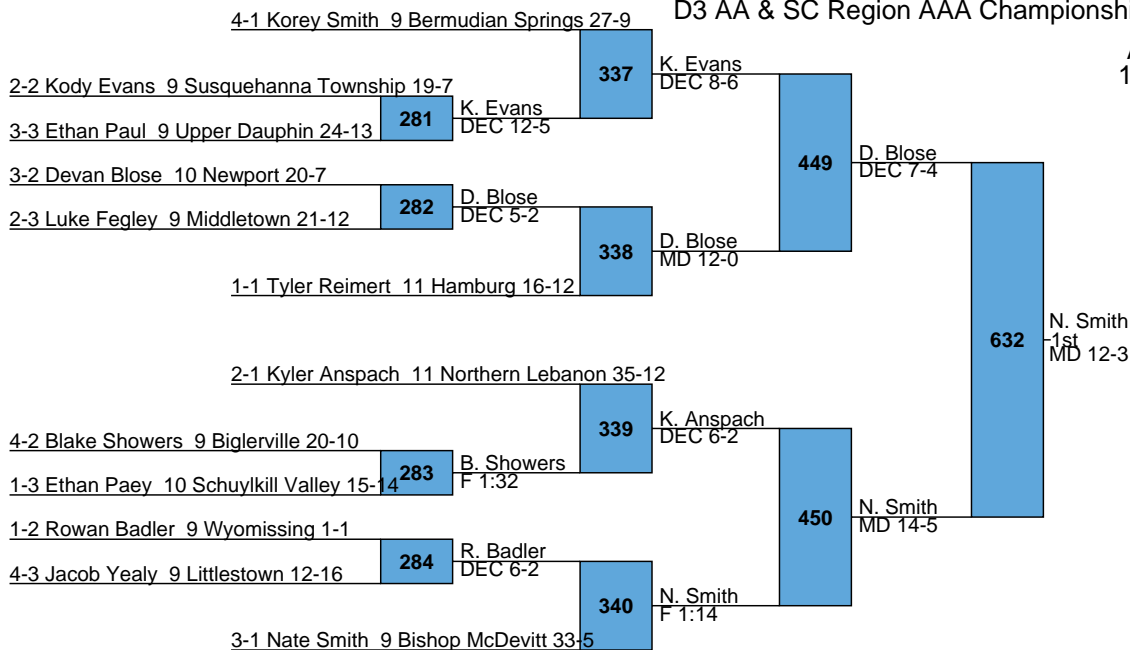

D3 AA & SC Region AAA Championships

AA
106

D3 AA & SC Region AAA Championships

AA
113

D3 AA & SC Region AAA Championships

AA
120

L589 E. Tuckey MD 10-1
L590 S. Graves DEC 3-0

E. Tuckey 5th DEC 1-0