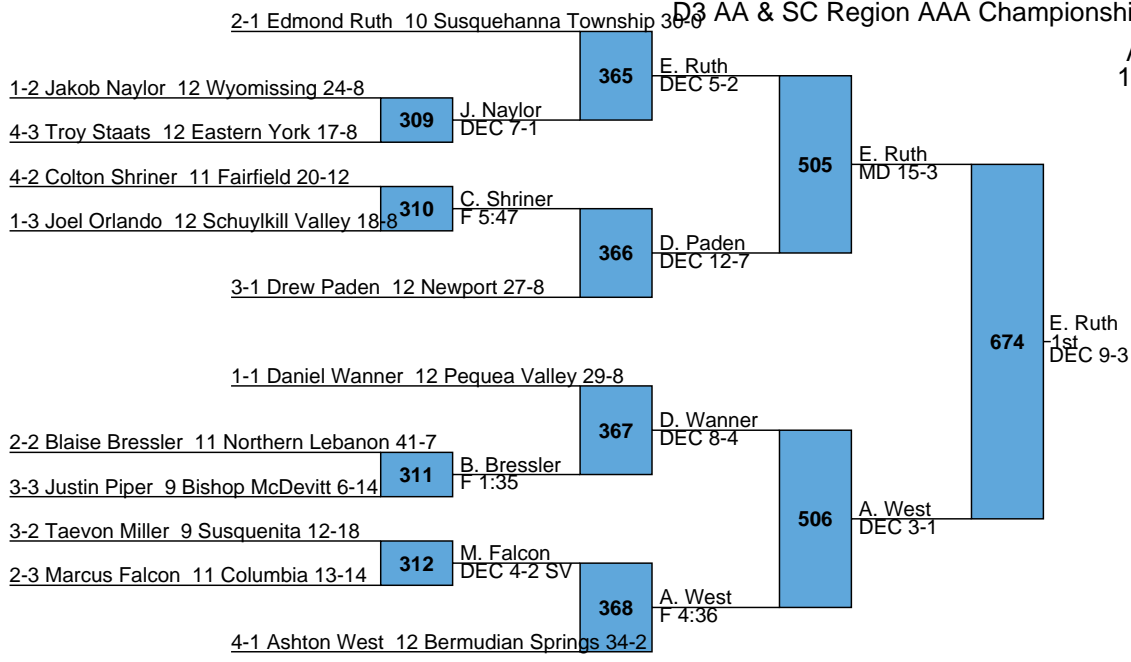

D3 AA & SC Region AAA Championships

AA
152