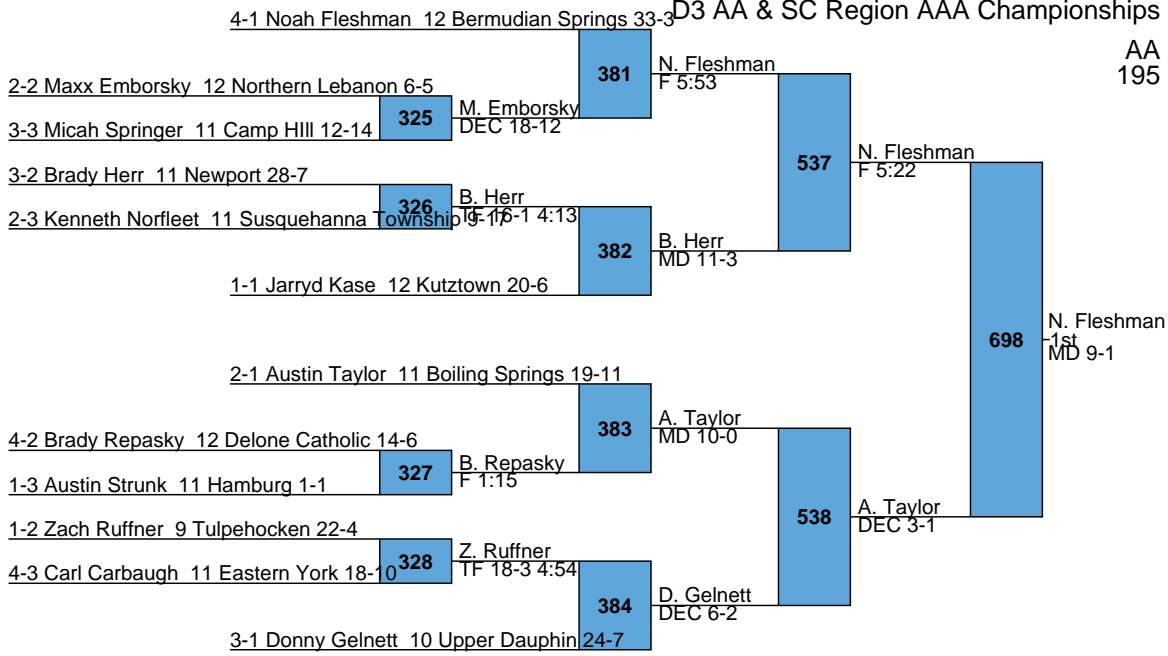

AA
170

L603 Z. Martin DEC 6-0
L604 E. Herb DEC 9-3
5th
Z. Martin DEC 8-2

L523 H. McAllister DEC 9-5
L524 T. Thomas FOR
7th
H. McAllister DEF 4:26

D3 AA & SC Region AAA Championships

AA
182

D3 AA & SC Region AAA Championships

AA
195

D3 AA & SC Region AAA Championships

AA
220

L609 D. Steele (MD 13-5) vs. L610 S. Sneeringer (F 2:51)

L547 J. Coblentz (DEC 9-3) vs. L548 B. Hayes (DEC 9-5)

D3 AA & SC Region AAA Championships