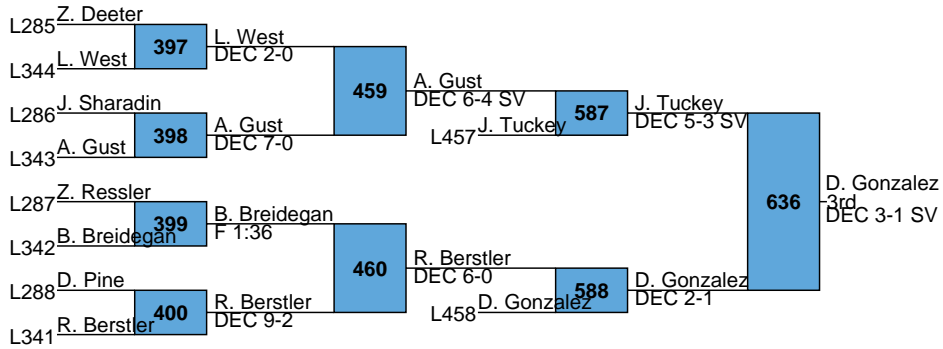

D3 AA & SC Region AAA Championships

AA
106

D3 AA & SC Region AAA Championships

AA
113

D3 AA & SC Region AAA Championships

AA
120

L589 E. Tuckey MD 10-1
L590 S. Graves DEC 3-0

E. Tuckey 5th DEC 1-0