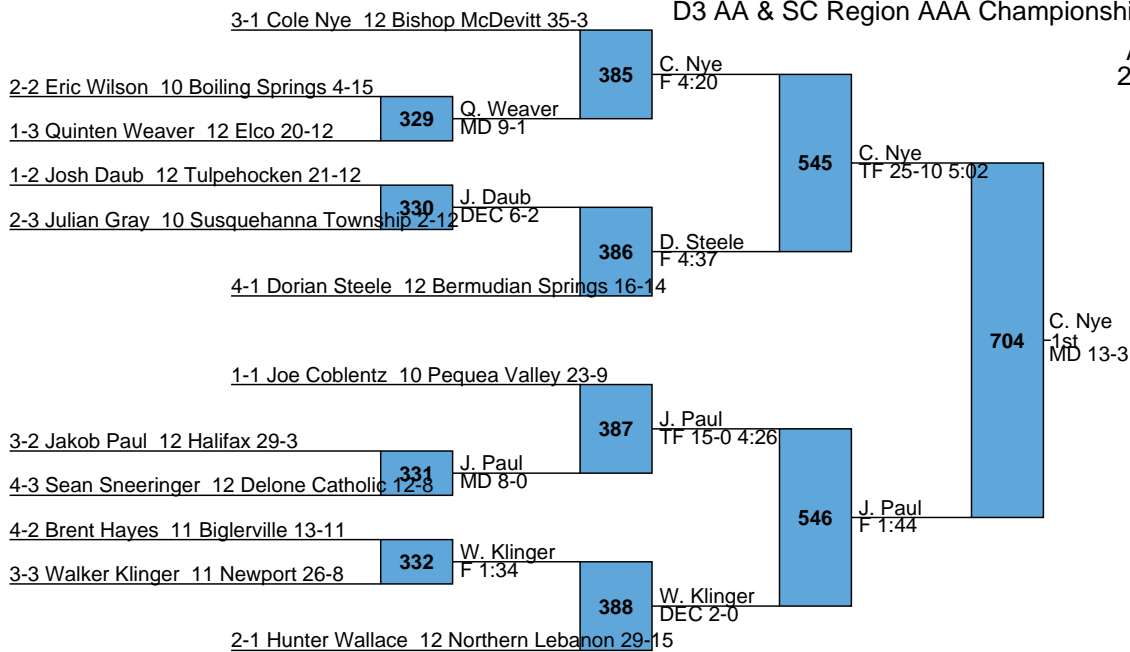

D3 AA & SC Region AAA Championships

AA
220

L609 D. Steele (MD 13-5) vs. L610 S. Sneeringer (F 2:51)

L547 J. Coblentz (DEC 9-3) vs. L548 B. Hayes (DEC 9-5)