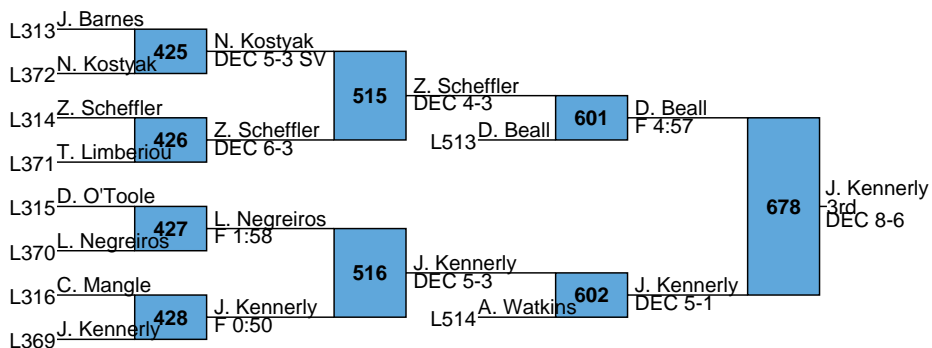

J. Solomon DEC 4-2

J. Solomon DEC 4-2

D3 AA & SC Region AAA Championships

AA
132

D3 AA & SC Region AAA Championships

D3 AA & SC Region AAA Championships

AA
145

L597 L. Gladfelter DEC 3-1 **664** D. Jackson 5th DEC 7-3 SV

L598 D. Jackson DEC 8-1

L499 C. Altamirano F 1:50 **619** C. Altamirano 7th DEC 9-4

L500 J. Penton DEC 5-3

D3 AA & SC Region AAA Championships

AA
152

D3 AA & SC Region AAA Championships

AA
160

D3 AA & SC Region AAA Championships

AA
170

L603 Z. Martin DEC 6-0
L604 E. Herb DEC 9-3
5th
Z. Martin DEC 8-2

L523 H. McAllister DEC 9-5
L524 T. Thomas FOR
7th
H. McAllister DEF 4:26

D3 AA & SC Region AAA Championships

AA
182

D3 AA & SC Region AAA Championships