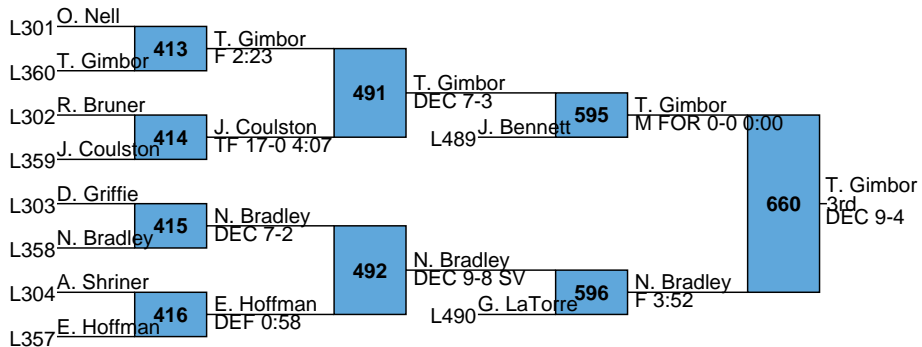

J. Solomon DEC 4-2

J. Solomon DEC 4-2

J. Solomon DEC 4-2

J. Solomon DEC 4-2

J. Solomon DEC 4-2

J. Solomon DEC 4-2

J. Solomon DEC 4-2

J. Solomon DEC 4-2

J. Solomon DEC 4-2

J. Solomon DEC 4-2

D3 AA & SC Region AAA Championships

AA
132

D3 AA & SC Region AAA Championships

D3 AA & SC Region AAA Championships

AA
145

L597 L. Gladfelter DEC 3-1 **664** D. Jackson 5th DEC 7-3 SV

L598 D. Jackson DEC 8-1

L499 C. Altamirano F 1:50 **619** C. Altamirano 7th DEC 9-4

L500 J. Penton DEC 5-3

D3 AA & SC Region AAA Championships

AA
152

D3 AA & SC Region AAA Championships

AA
160

D3 AA & SC Region AAA Championships

AA
170

L603 Z. Martin DEC 6-0
L604 E. Herb DEC 9-3
5th
Z. Martin DEC 8-2

L523 H. McAllister DEC 9-5
L524 T. Thomas FOR
7th
H. McAllister DEF 4:26

D3 AA & SC Region AAA Championships

AA
182

D3 AA & SC Region AAA Championships