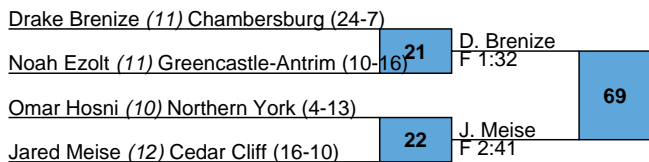

PIAA AAA D3 S3
Mechanicsburg HS

145

Will Kaldes (12) Cumberland Valley (33-5)

PIAA AAA D3 S3
Mechanicsburg HS
152

Quentin Milliken (11) Cumberland Valley (35-3)

BYE

Hunter Nelson (11) Cedar Cliff (10-12)

Caleb Weaver (10) Red Land (8-10)