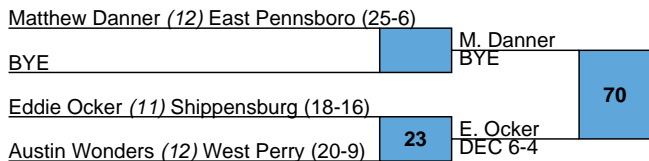

Will Kaldes (12) Cumberland Valley (33-5)