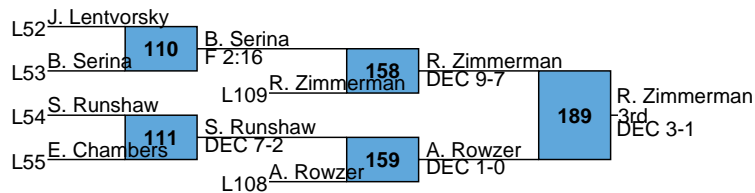

Chandler Olson (12) Shippensburg (32-1)

PIAA AAA D3 S3
Mechanicsburg HS
126

Charles Galaspy (10) Northern York (0-3)

Brady Serina (11) Mechanicsburg (20-7)

BYE

Austin Rowzer (12) Red Land (26-4)

Josh McLaughlin (12) Cedar Cliff (27-5)

BYE

Spencer Runshaw (10) Chambersburg (19-9)

Eric Chambers (11) Central Dauphin East (19-12)

Nate Bernheimer (10) Carlisle (1-4)

Russell Zimmerman (11) Cumberland Valley (23-13)