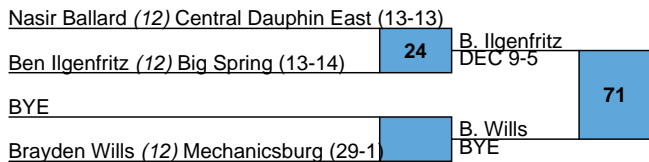

Will Kaldes (12) Cumberland Valley (33-5)