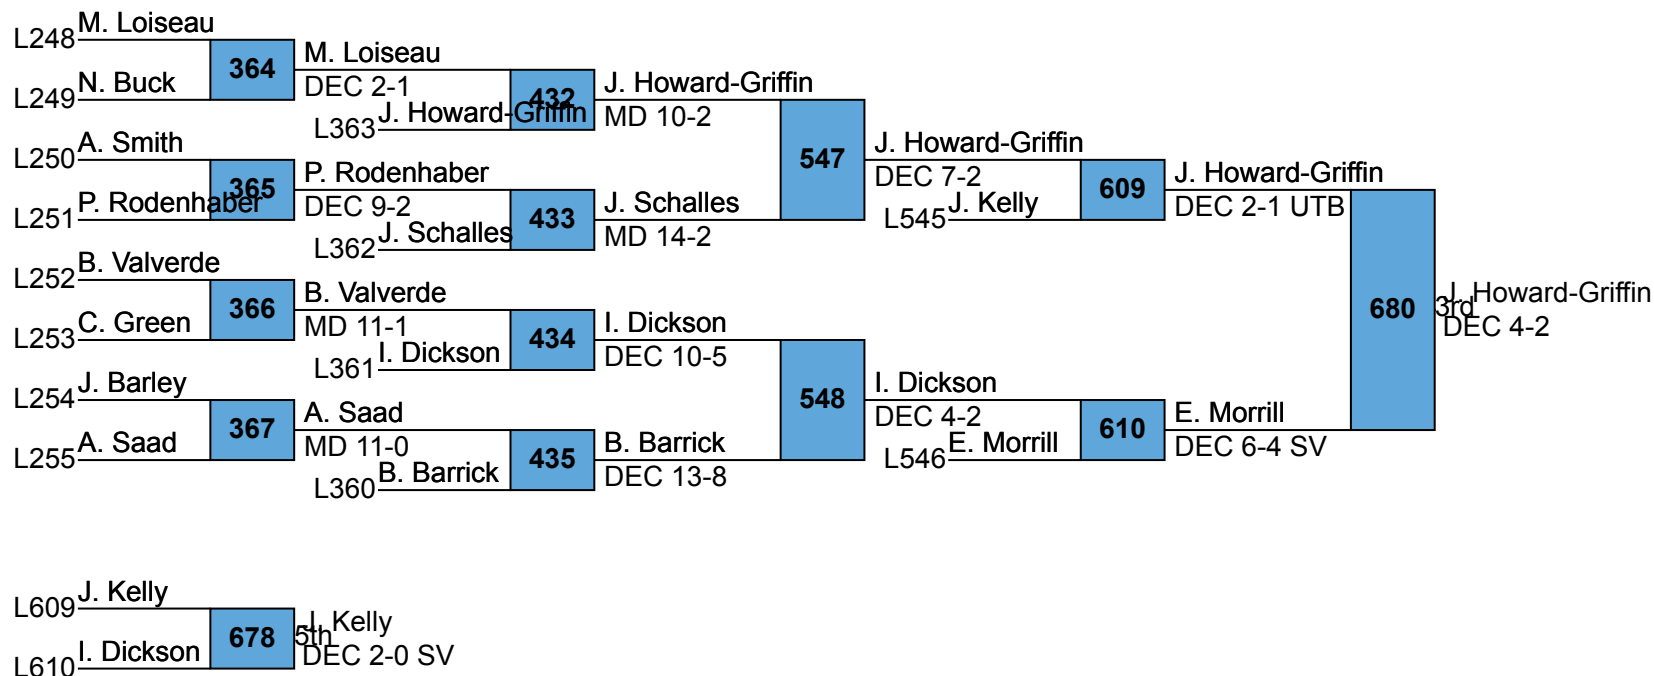

PIAA AA District III & AAA SC Region

AAA
182