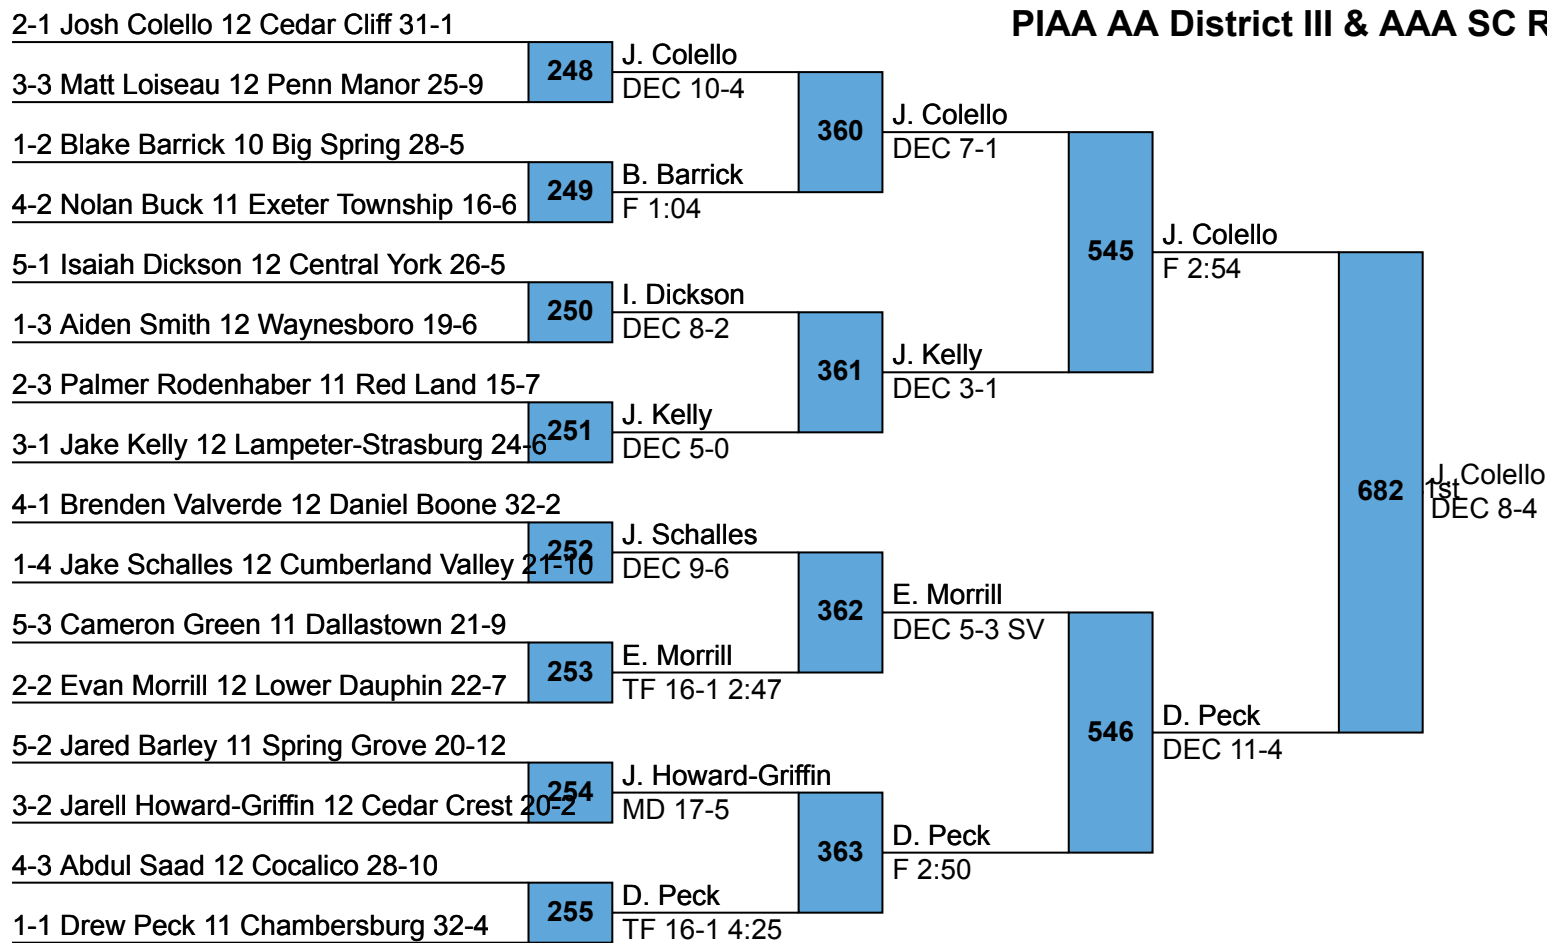

PIAA AA District III & AAA SC Region

AAA
182