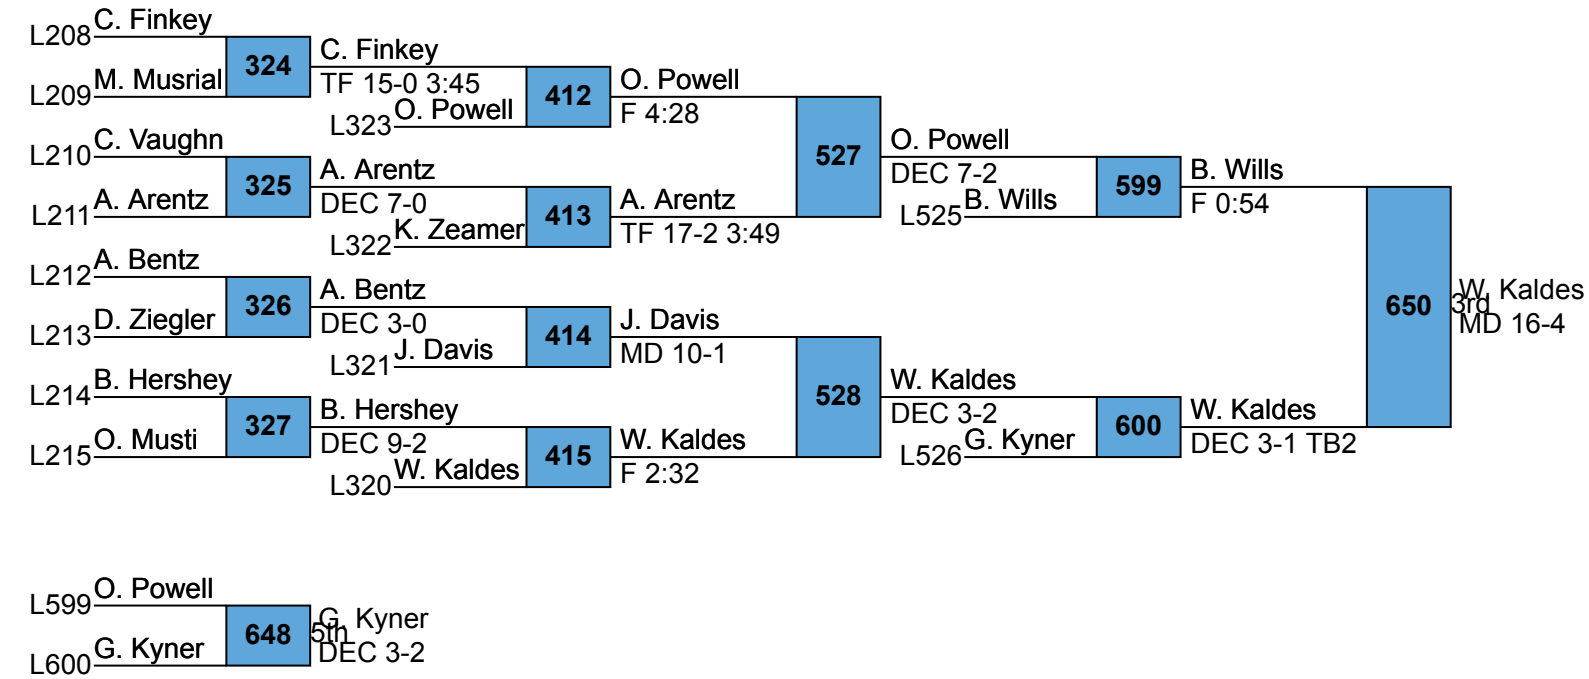

PIAA AA District III & AAA SC Region

AAA
138

5-1 Owen Wherley 12 South Western 29-2		O. Wherley			
4-3 Connor Finkey 10 Garden Spot 15-2	208	F 2:41			
2-2 Mabur Musrial 11 Susquehanna Twp 12-8			320		
1-2 Will Kaldes 11 Cumberland Valley 32-7	209	F 3:19			
3-1 Joey Davis 12 Solanco 26-9					
2-3 Christian Vaughn 10 Lower Dauphin 12-18	210	F 1:18			
1-3 Brayden Wills 11 Mechanicsburg 25-5			321		
4-1 Allen Arentz 12 Governor Mifflin 29-8	211	DEC 7-0			
2-1 Austin Bentz 12 Central Dauphin 26-13					
1-4 Micah Hoffman 10 Northern York 14-4	212	DEC 7-3			
3-3 Kyle Zeamer 12 Manheim Central 15-13			322		
5-2 Daniel Ziegler 11 Gettysburg 28-9	213	F 5:30			
4-2 Owen Powell 12 Daniel Boone 33-4					
3-2 Ben Hershey 12 Warwick 29-10	214	F 4:31			
5-3 Orion Musti 10 Central York 22-13			323		
1-1 Garrett Kyner 12 Chambersburg 30-5	215	MD 10-1			

L208 C. Finkey					
L209 M. Musrial	324	TF 15-0 3:45			
		L323 O. Powell	412	F 4:28	
L210 C. Vaughn					
L211 A. Arentz	325	DEC 7-0			
		L322 K. Zeamer	413	TF 17-2 3:49	
L212 A. Bentz					
L213 D. Ziegler	326	DEC 3-0			
		L321 J. Davis	414	MD 10-1	
L214 B. Hershey					
L215 O. Musti	327	DEC 9-2			
		L320 W. Kaldes	415	F 2:32	

L599 O. Powell					
L600 G. Kyner	648	5th DEC 3-2