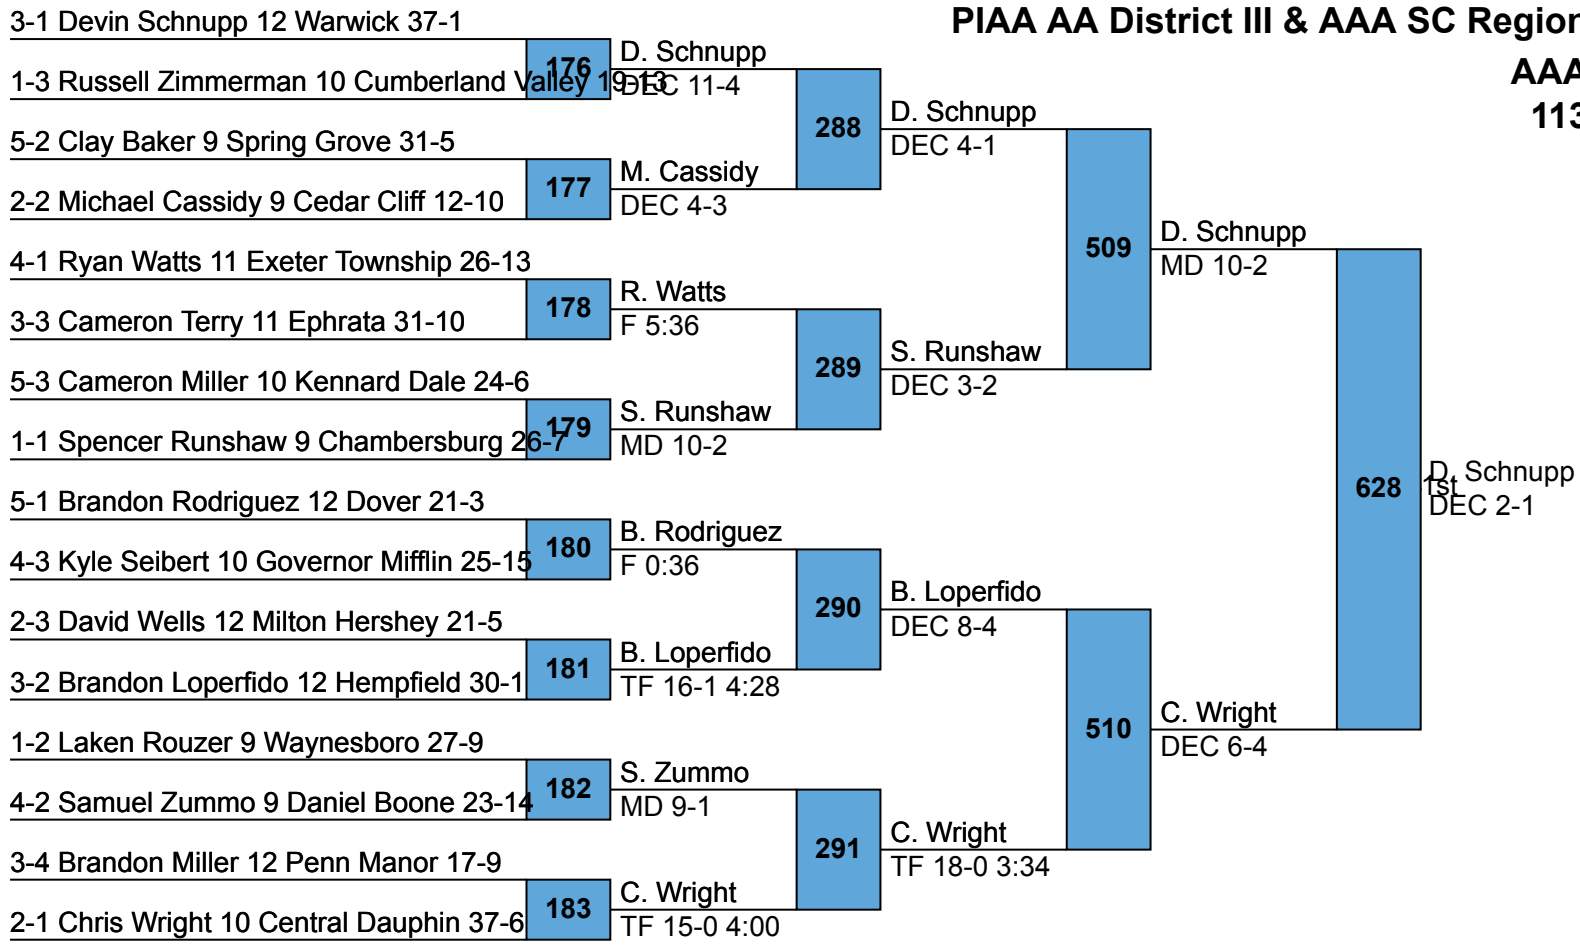

PIAA AA District III & AAA SC Region

AAA
113