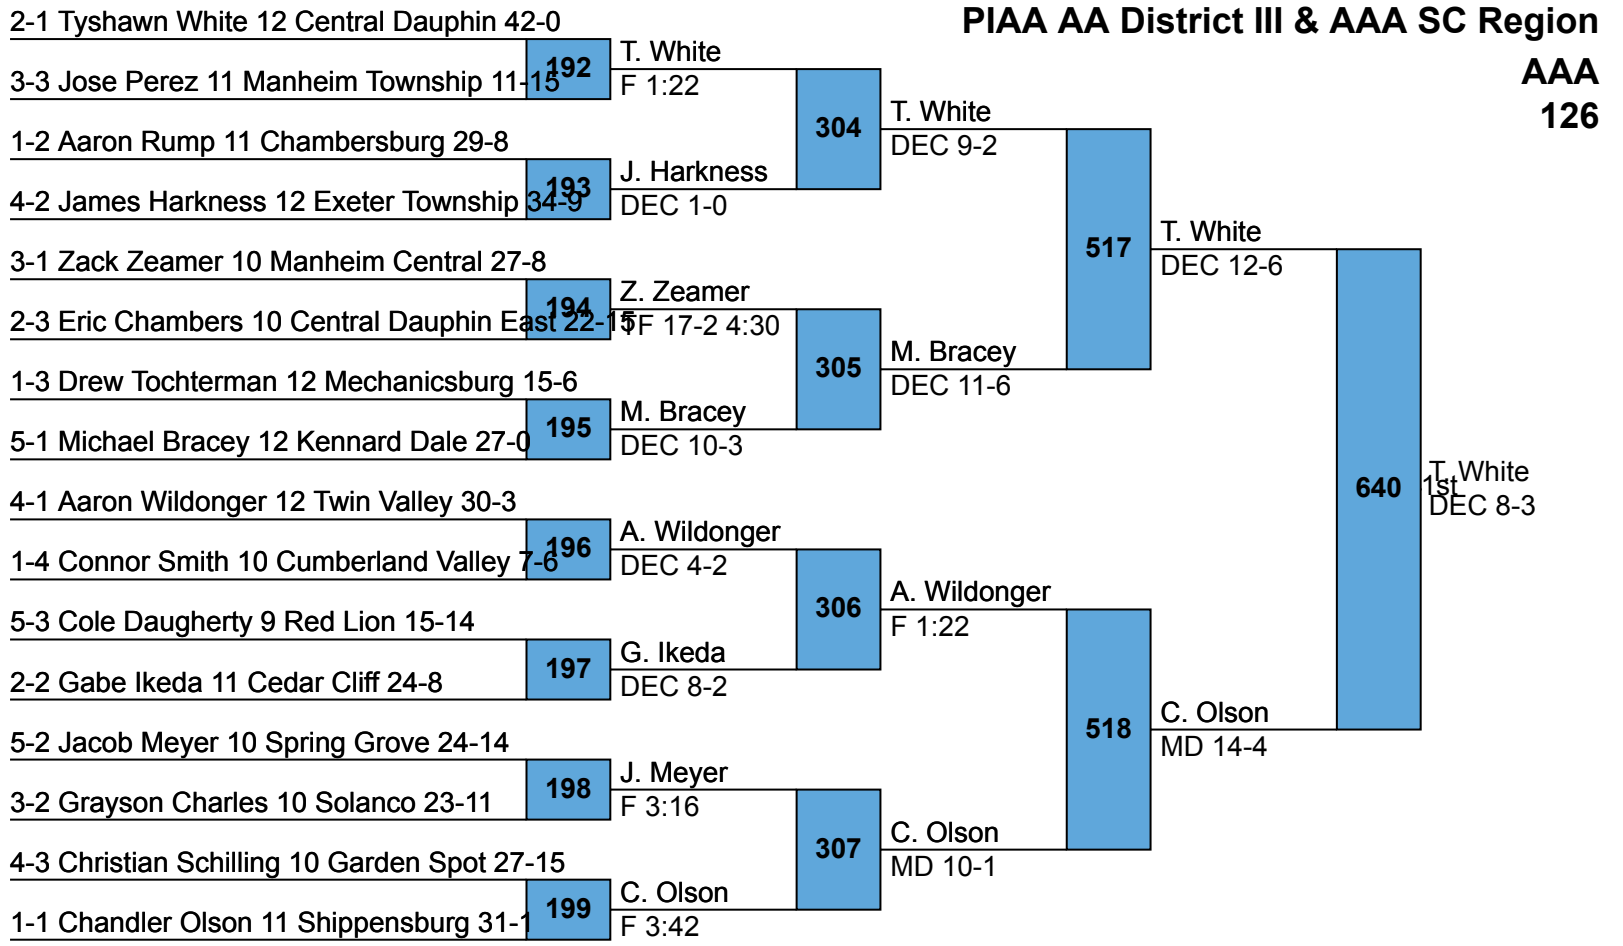

PIAA AA District III & AAA SC Region

AAA
126