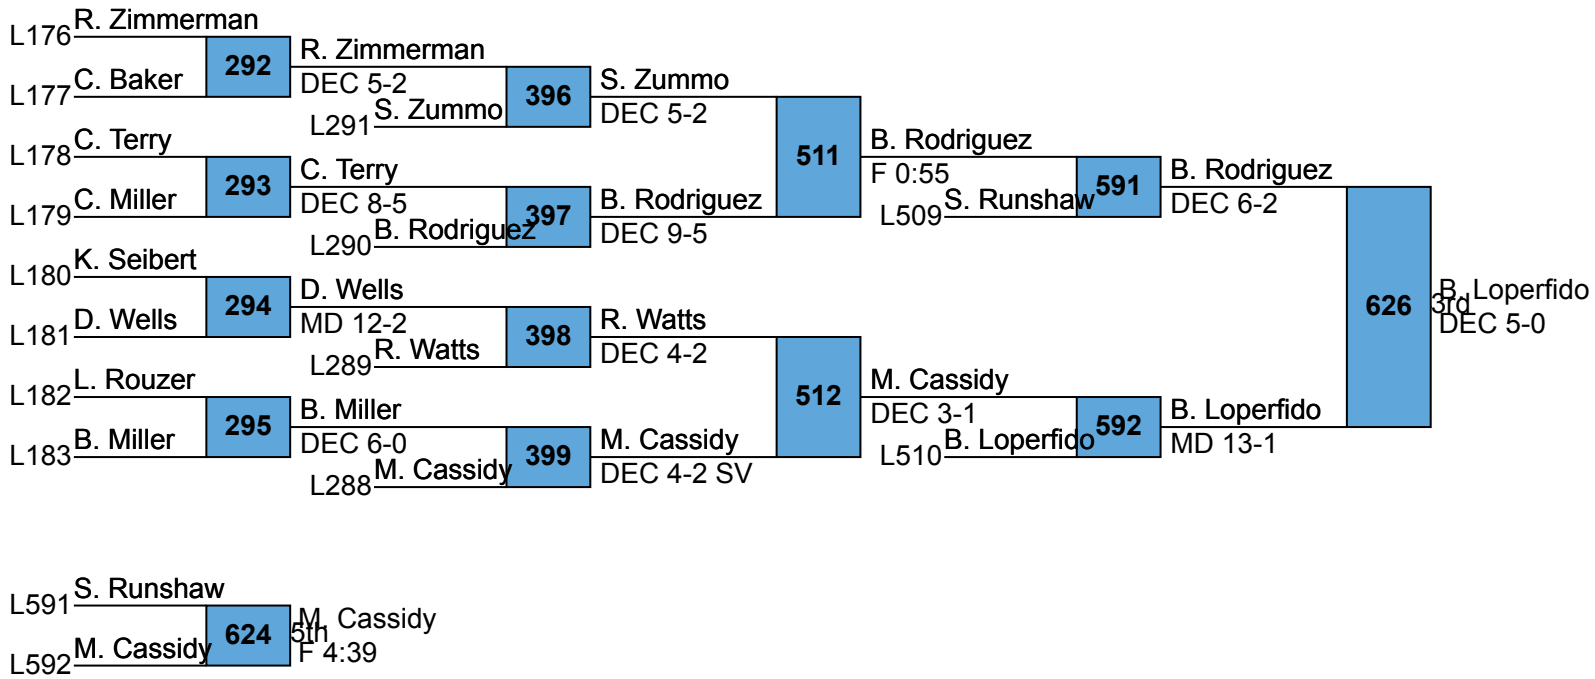

PIAA AA District III & AAA SC Region

AAA
113