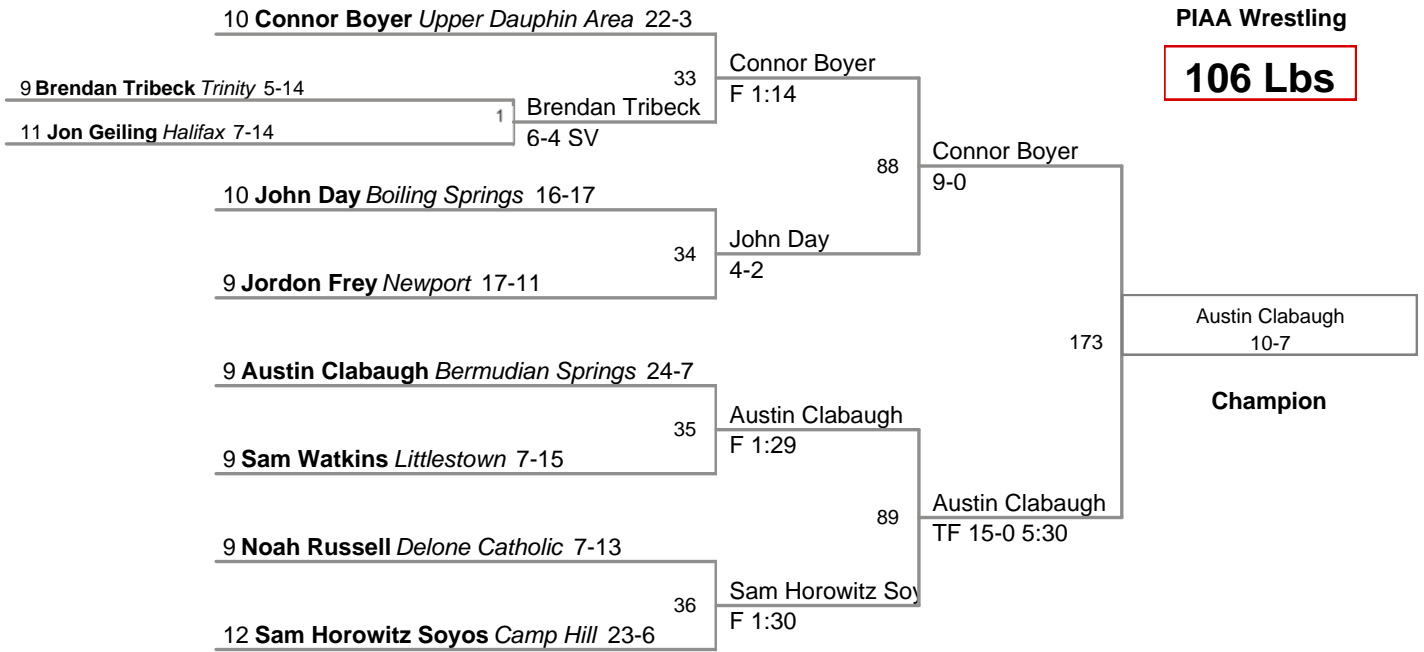

106 Lbs

113 Lbs

126 Lbs

132 Lbs

138 Lbs

12 Jasper Hankey Biglerville 26-6

11 Alex Gallaher Camp Hill 23-6

Champion

145 Lbs

160 Lbs

170 Lbs

182 Lbs

195 Lbs

2014 AA D3 Section 1
PIAA Wrestling

220 Lbs

285 Lbs