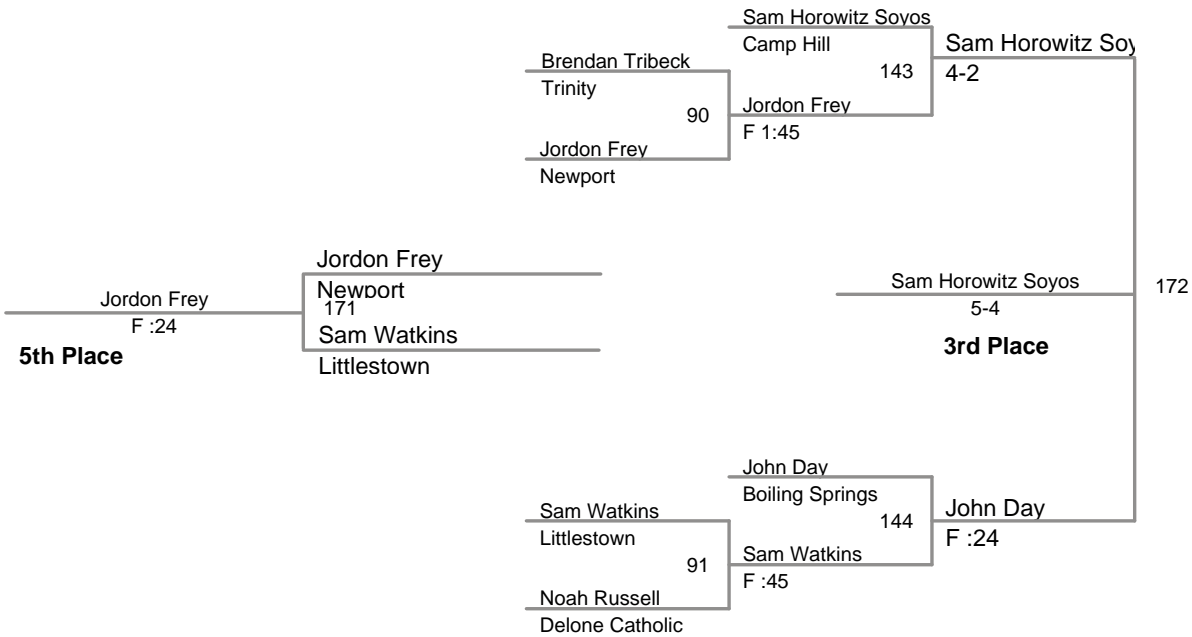

106 Lbs

113 Lbs

126 Lbs

132 Lbs

138 Lbs

12 Jasper Hankey Biglerville 26-6

11 Alex Gallaher Camp Hill 23-6

Champion

145 Lbs

160 Lbs

170 Lbs

182 Lbs

195 Lbs

2014 AA D3 Section 1
PIAA Wrestling

220 Lbs

285 Lbs