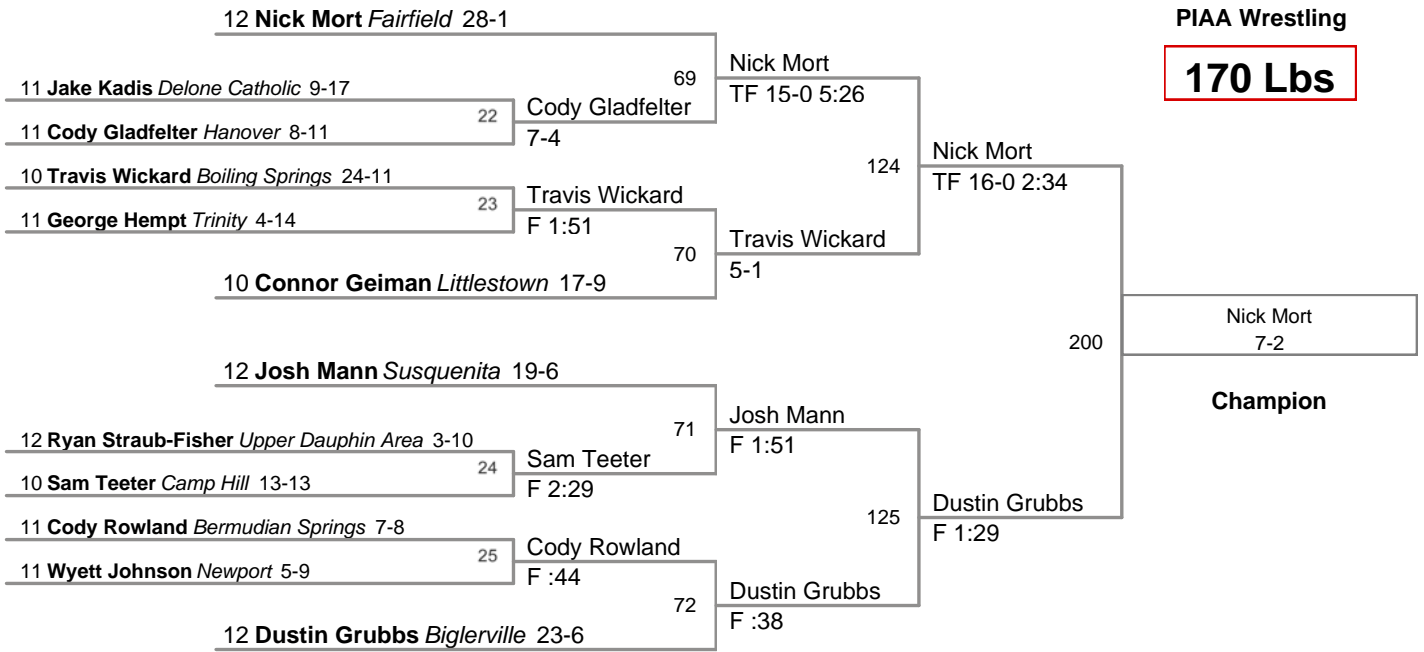

106 Lbs

113 Lbs

126 Lbs

132 Lbs

138 Lbs

12 Jasper Hankey Biglerville 26-6

11 Alex Gallaher Camp Hill 23-6

Champion

145 Lbs

160 Lbs

170 Lbs

182 Lbs

195 Lbs

2014 AA D3 Section 1
PIAA Wrestling

220 Lbs

285 Lbs