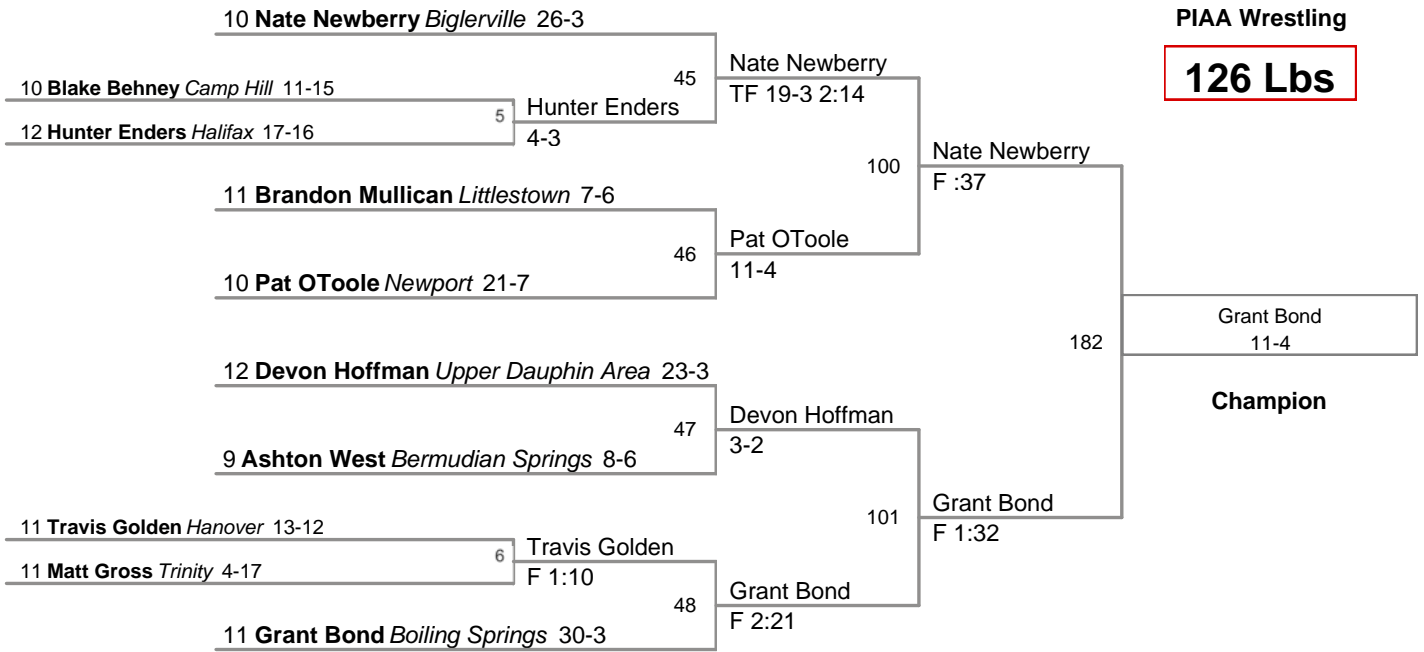

106 Lbs

113 Lbs

126 Lbs

132 Lbs

138 Lbs

12 Jasper Hankey Biglerville 26-6

11 Alex Gallaher Camp Hill 23-6

Champion

145 Lbs

160 Lbs

170 Lbs

182 Lbs

195 Lbs

2014 AA D3 Section 1
PIAA Wrestling

220 Lbs

285 Lbs