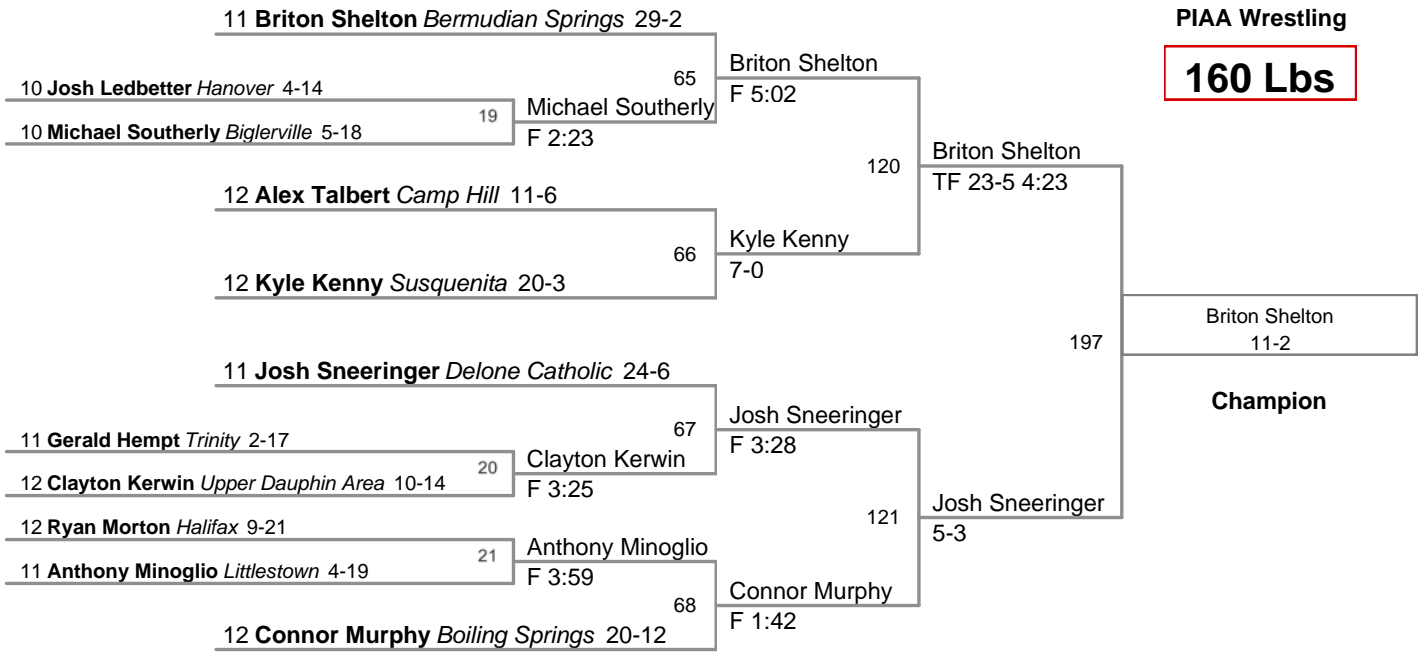

106 Lbs

113 Lbs

126 Lbs

132 Lbs

138 Lbs

12 Jasper Hankey Biglerville 26-6

11 Alex Gallaher Camp Hill 23-6

Champion

145 Lbs

160 Lbs

170 Lbs

182 Lbs

195 Lbs

2014 AA D3 Section 1
PIAA Wrestling

220 Lbs

285 Lbs