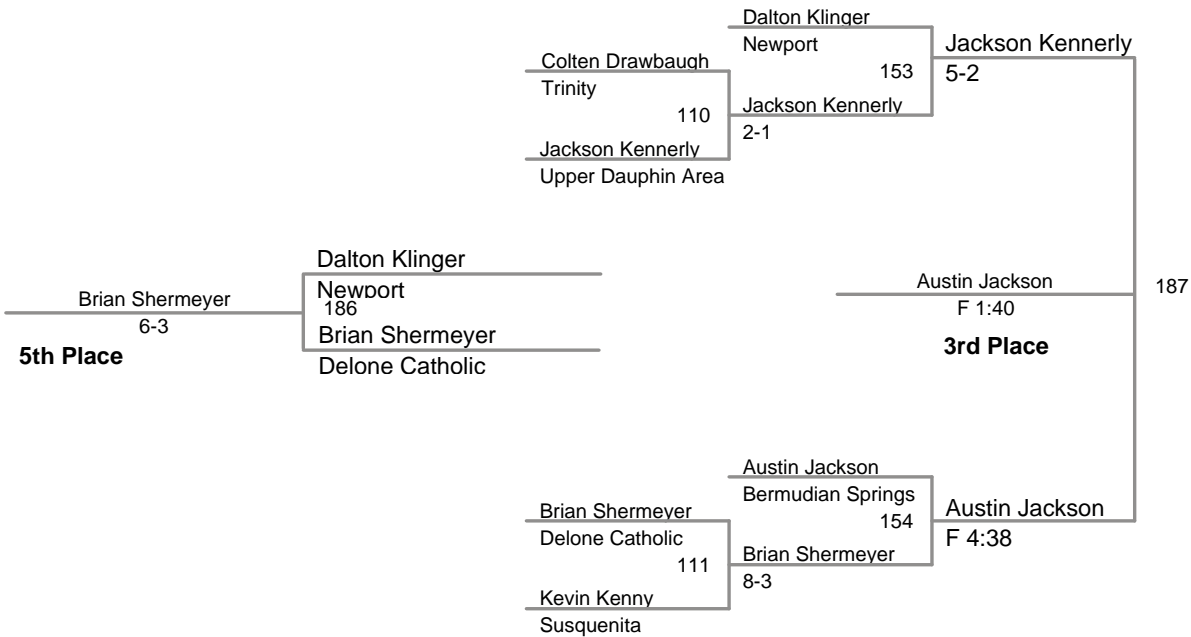

106 Lbs

113 Lbs

126 Lbs

132 Lbs

138 Lbs

12 Jasper Hankey Biglerville 26-6

11 Alex Gallaher Camp Hill 23-6

Champion

145 Lbs

160 Lbs

170 Lbs

182 Lbs

195 Lbs

2014 AA D3 Section 1
PIAA Wrestling

220 Lbs

285 Lbs