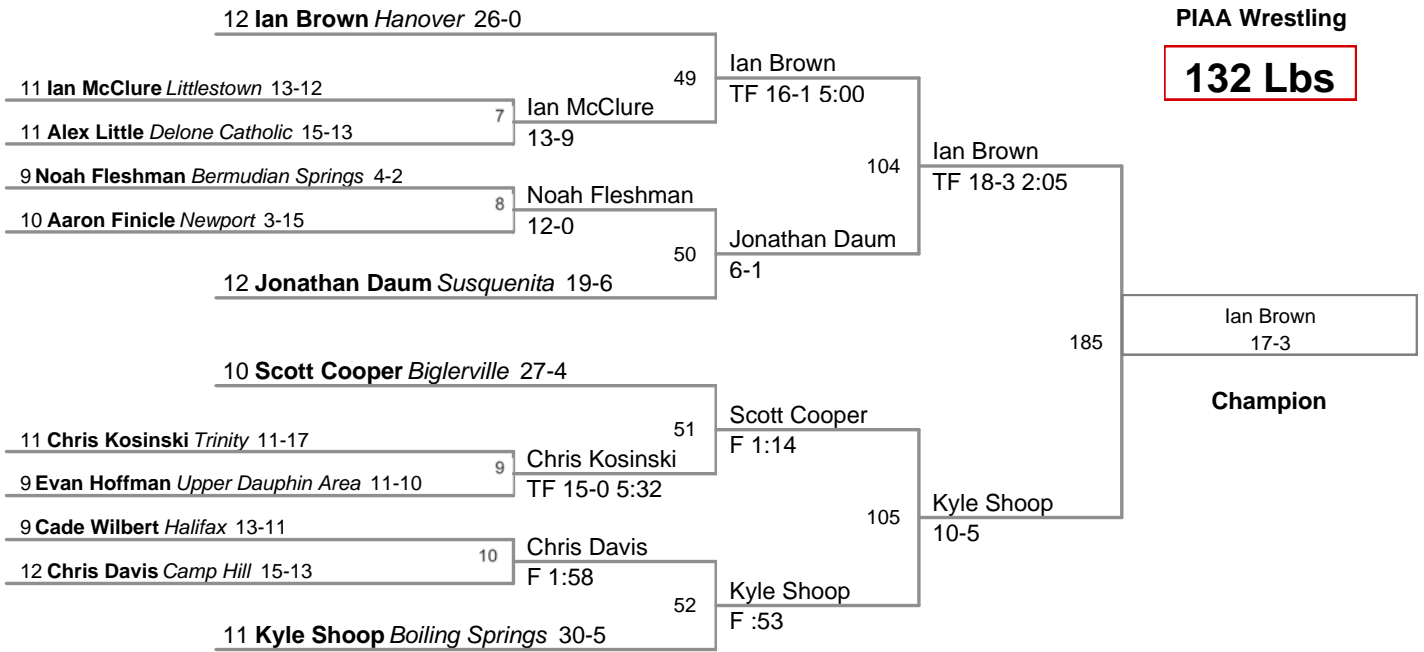

106 Lbs

113 Lbs

126 Lbs

132 Lbs

138 Lbs

12 Jasper Hankey Biglerville 26-6

11 Alex Gallaher Camp Hill 23-6

Champion

145 Lbs

160 Lbs

170 Lbs

182 Lbs

195 Lbs

2014 AA D3 Section 1
PIAA Wrestling

220 Lbs

285 Lbs