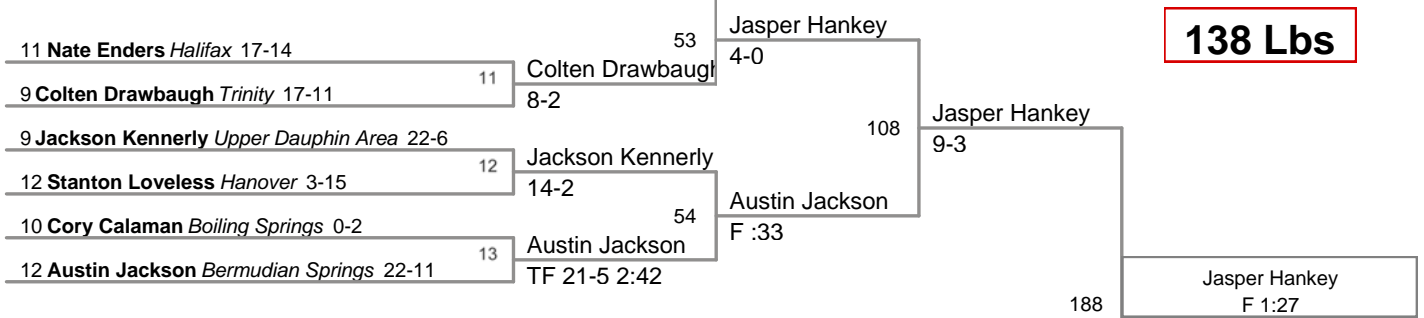

106 Lbs

113 Lbs

126 Lbs

132 Lbs

138 Lbs

12 Jasper Hankey Biglerville 26-6

11 Alex Gallaher Camp Hill 23-6

Champion

145 Lbs

160 Lbs

170 Lbs

182 Lbs

195 Lbs

2014 AA D3 Section 1
PIAA Wrestling

220 Lbs

285 Lbs