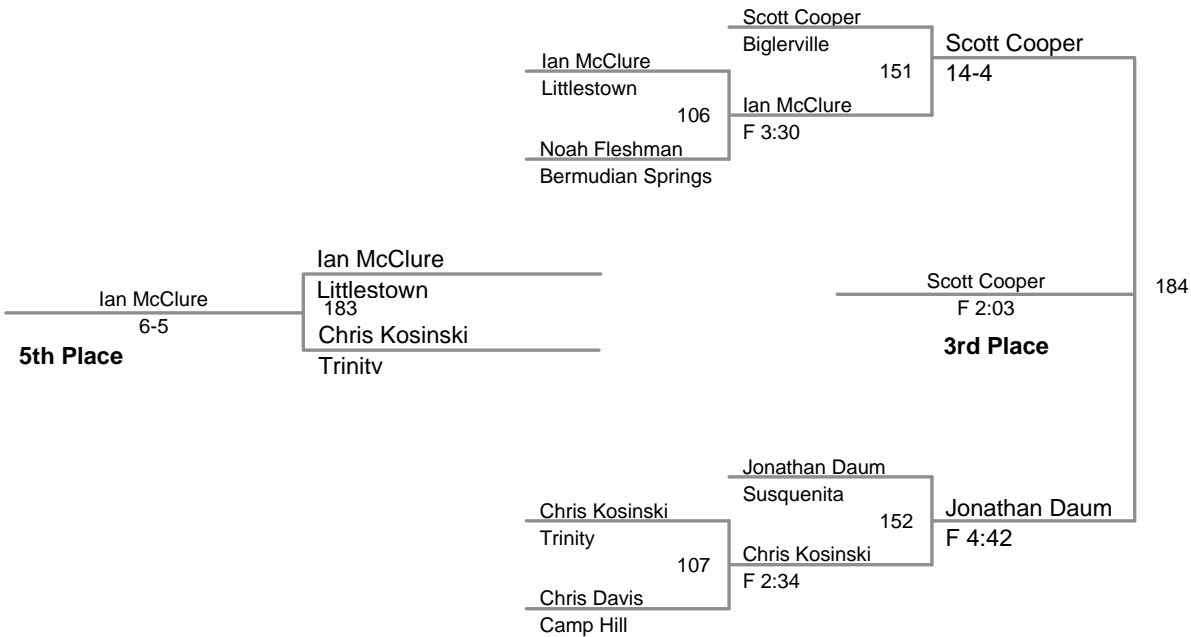

106 Lbs

113 Lbs

126 Lbs

132 Lbs

138 Lbs

12 Jasper Hankey Biglerville 26-6

11 Alex Gallaher Camp Hill 23-6

Champion

145 Lbs

160 Lbs

170 Lbs

182 Lbs

195 Lbs

2014 AA D3 Section 1
PIAA Wrestling

220 Lbs

285 Lbs