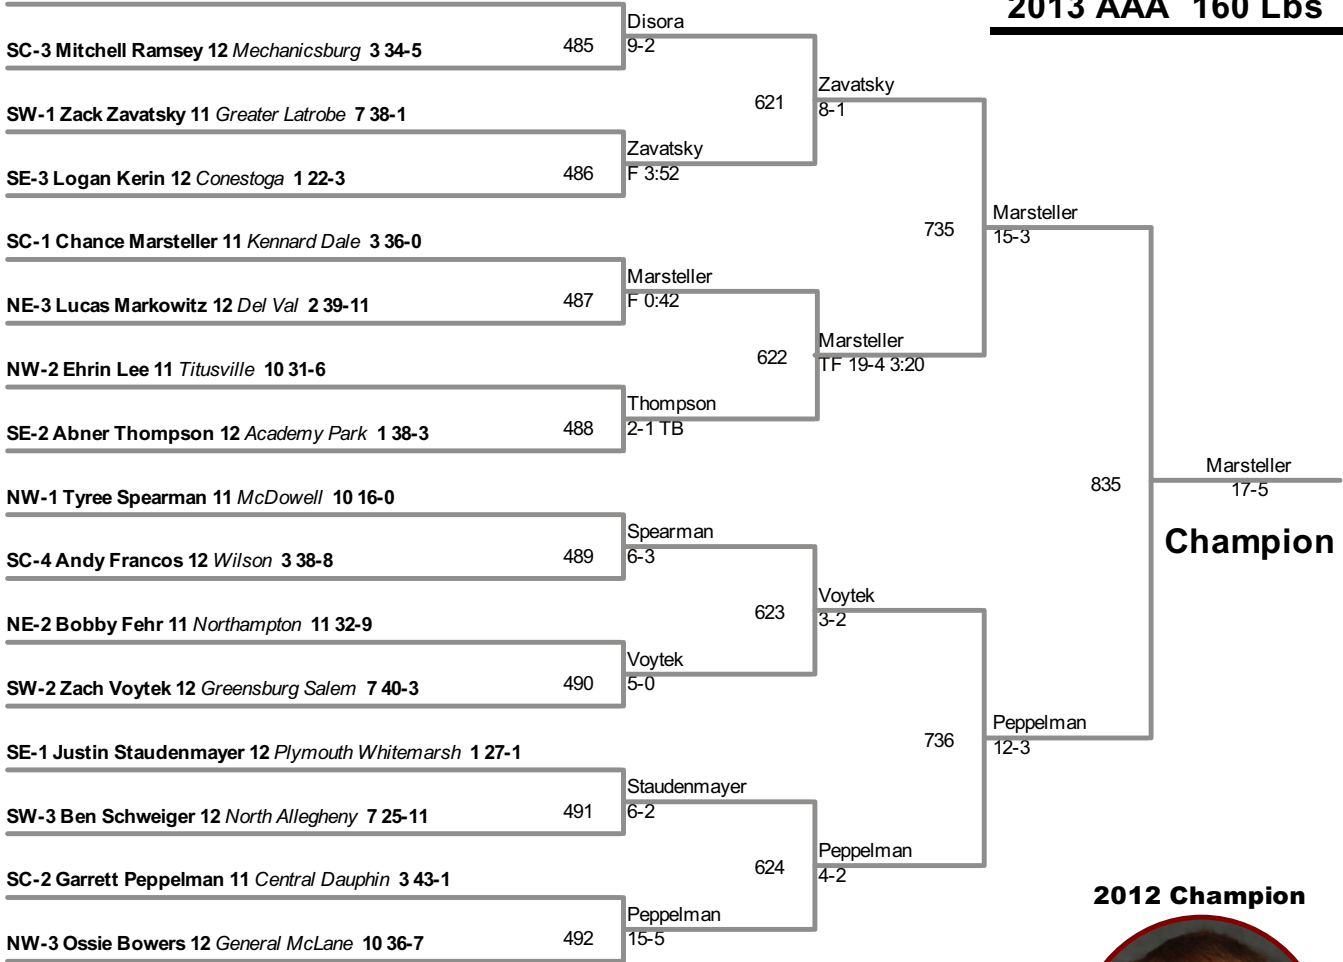

PRELIMINARIES

QUARTERS

SEMIS

FINAL

NE-1 Evan Disora 12 Easton 11 39-2

2013 AAA 160 Lbs

2012 Champion

**Chance Marsteller-10
Kennard Dale-3**