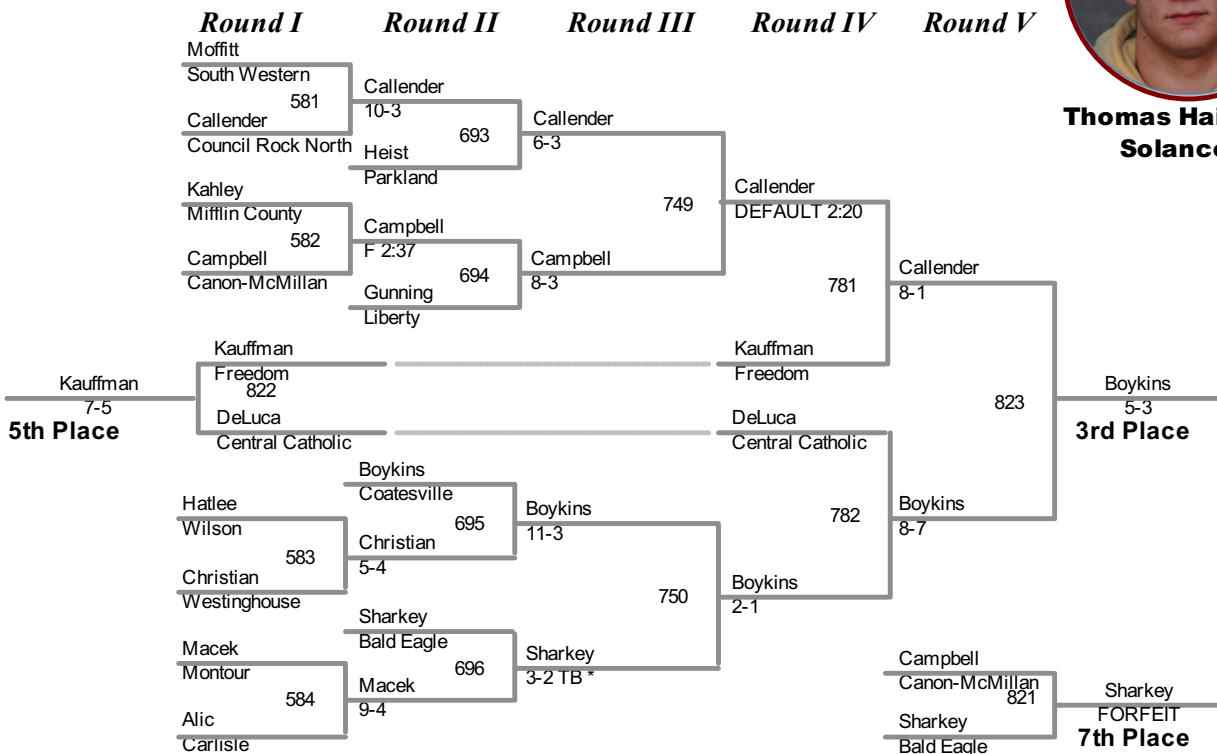

2013 AAA 220 Lbs

2012 Champion

**Thomas Haines-10
Solanco-3**

CONSOLATIONS

PRELIMINARIES

QUARTERS

SEMIS

FINAL