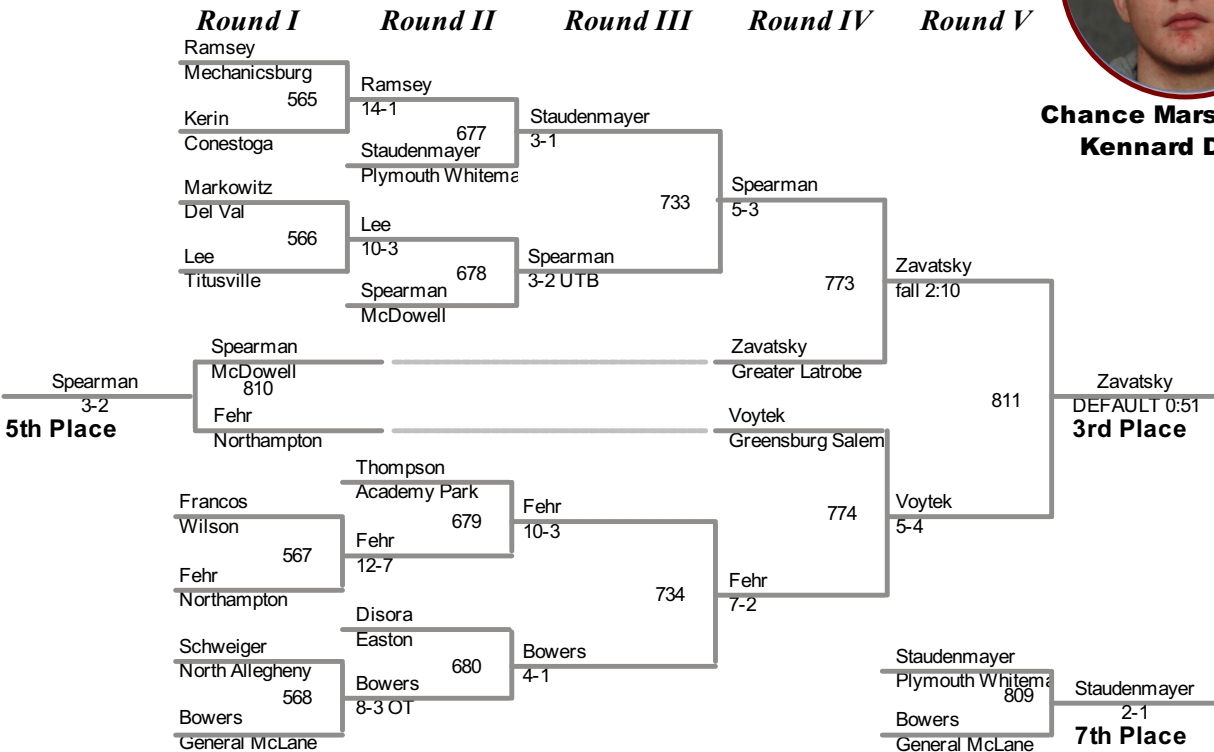

CONSOLATIONS