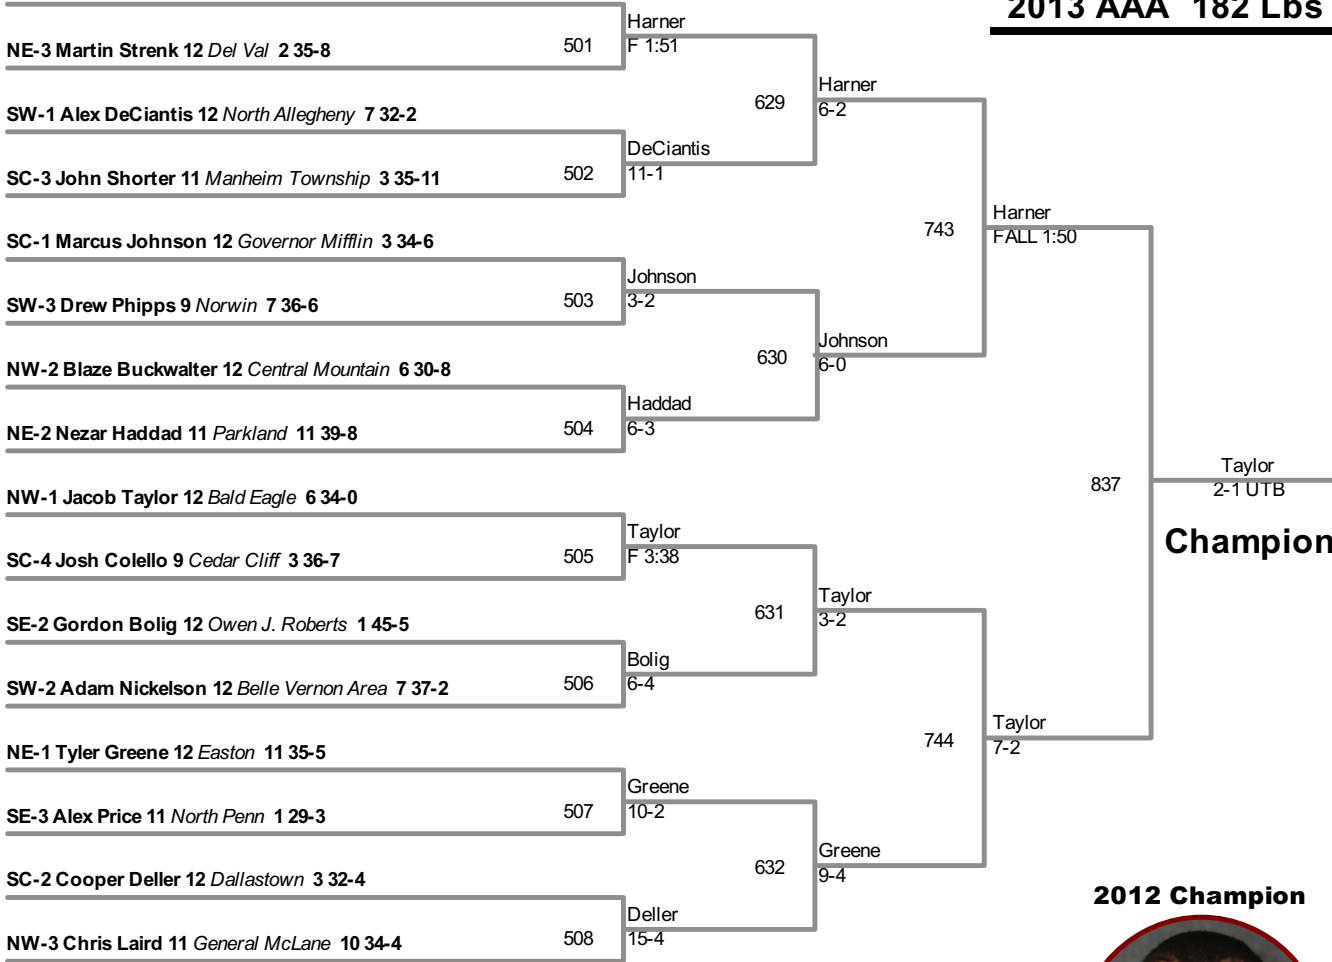

CONSOLATIONS

PRELIMINARIES

QUARTERS

SEMIS

FINAL

SE-1 Brett Harner 12 Norristown 1 39-3

2013 AAA 182 Lbs

2012 Champion