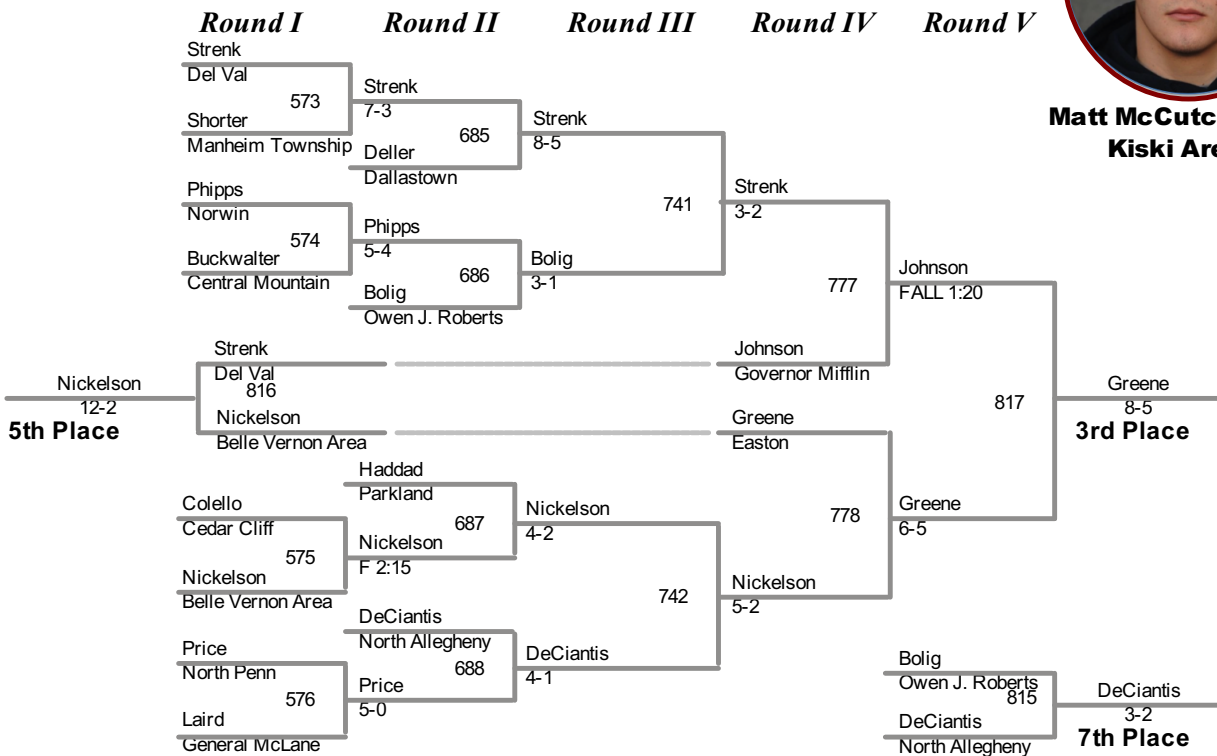

CONSOLATIONS