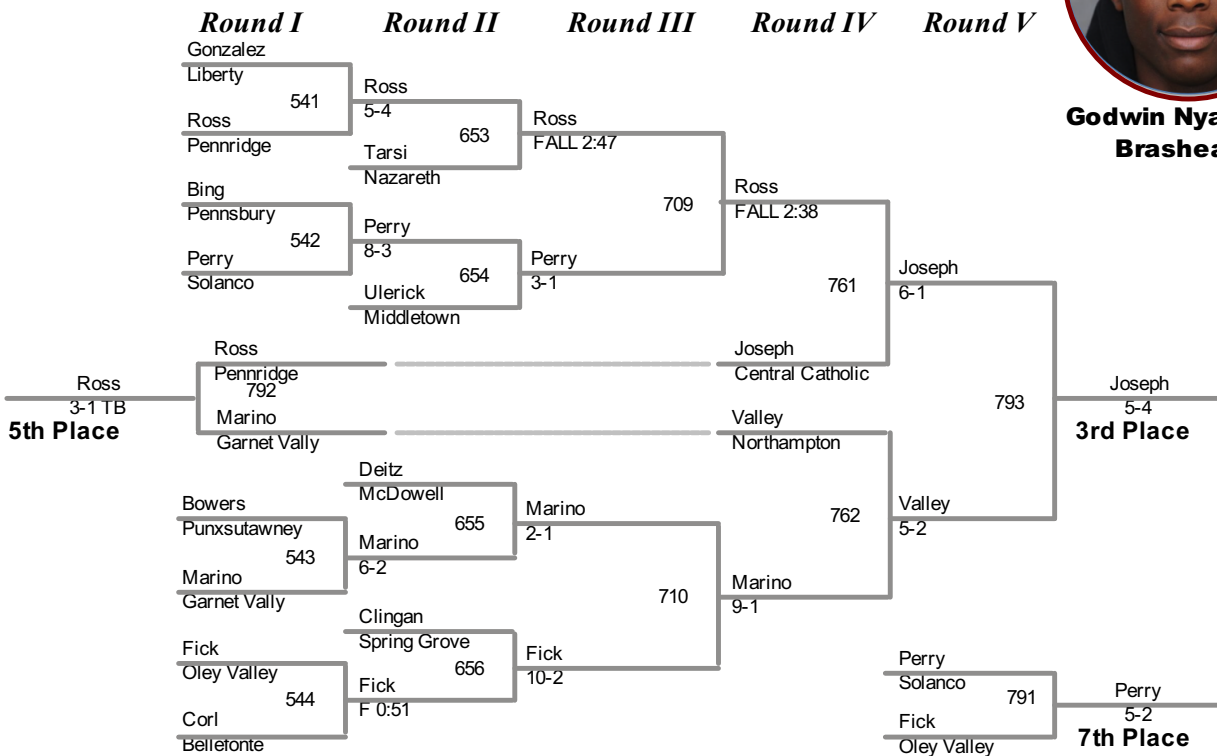

CONSOLATIONS

**Godwin Nyama-12
Brashear-8**