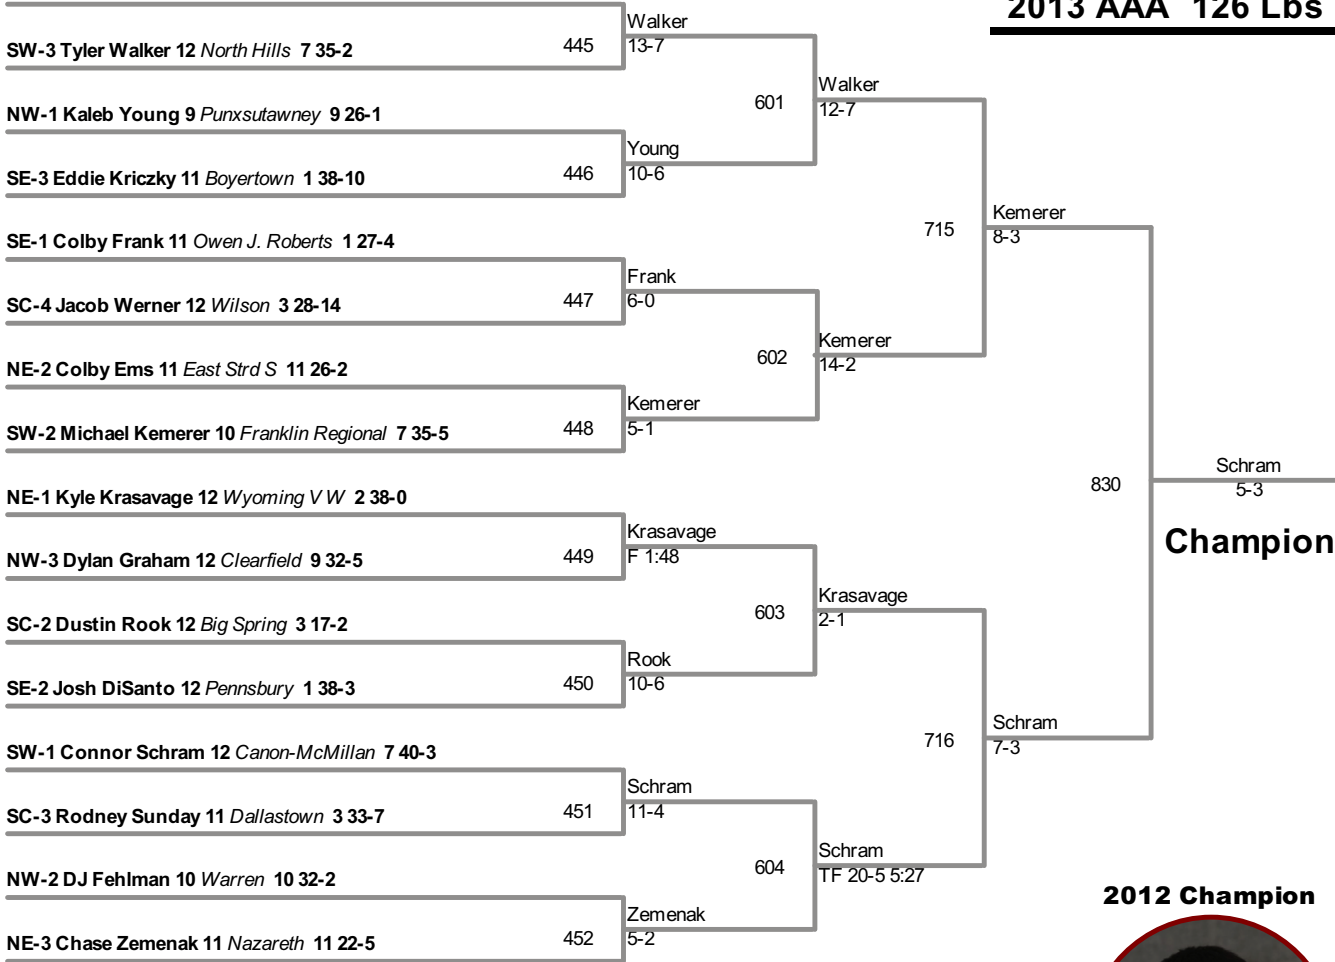

PRELIMINARIES

QUARTERS

SEMIS

FINAL

SC-1 Cortlandt Schuyler 11 Manheim Township 3 41-4

2013 AAA 126 Lbs