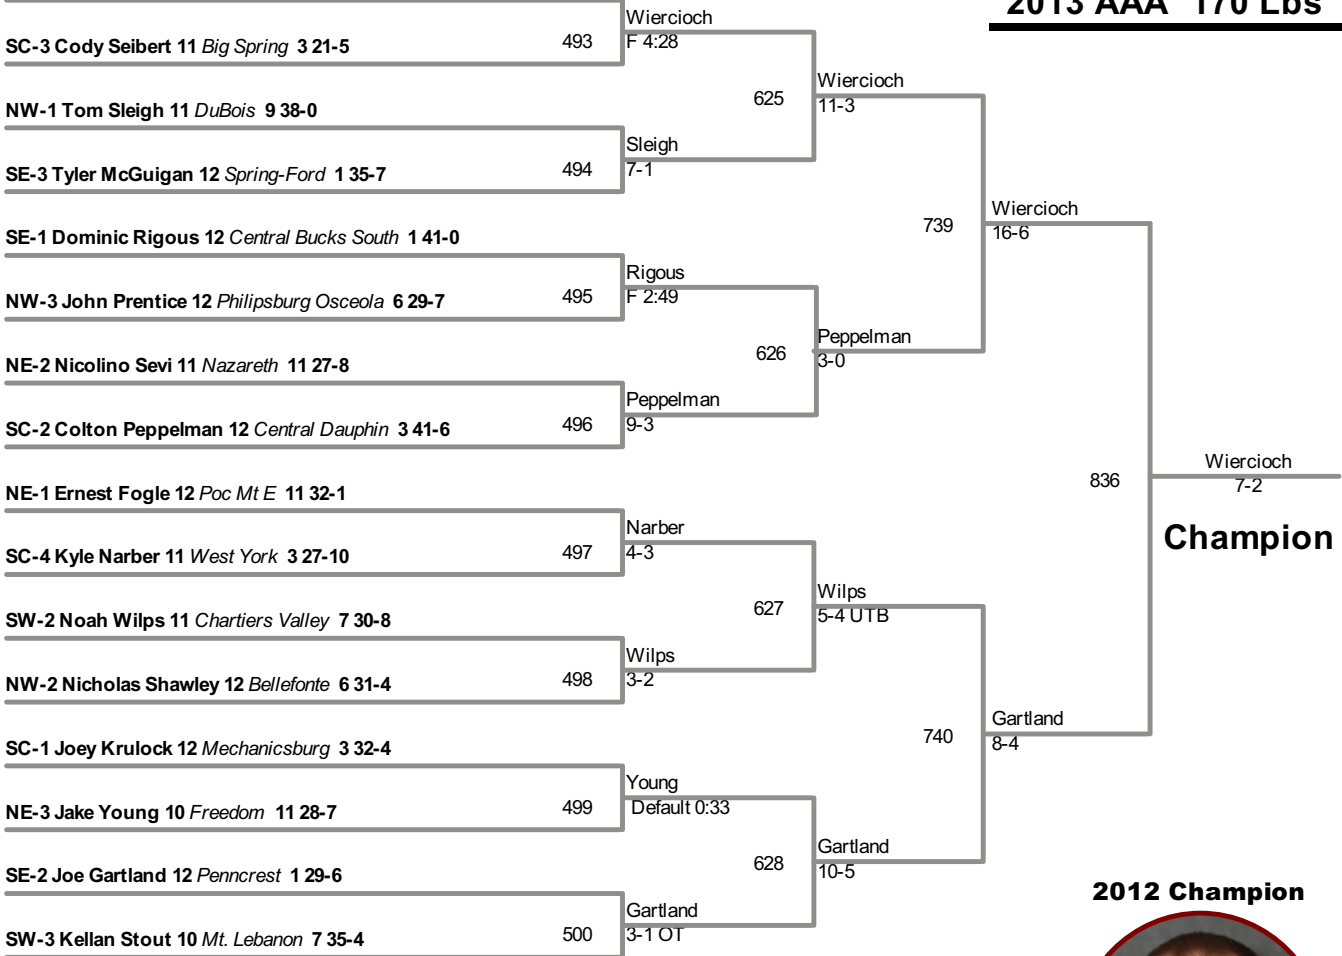

CONSOLATIONS

PRELIMINARIES

QUARTERS

SEMIS

FINAL

SW-1 Cody Wiercioch 12 Canon-McMillan 7 37-1

2013 AAA 170 Lbs

Cody Wiercioch-11 Canon-McMillan-7