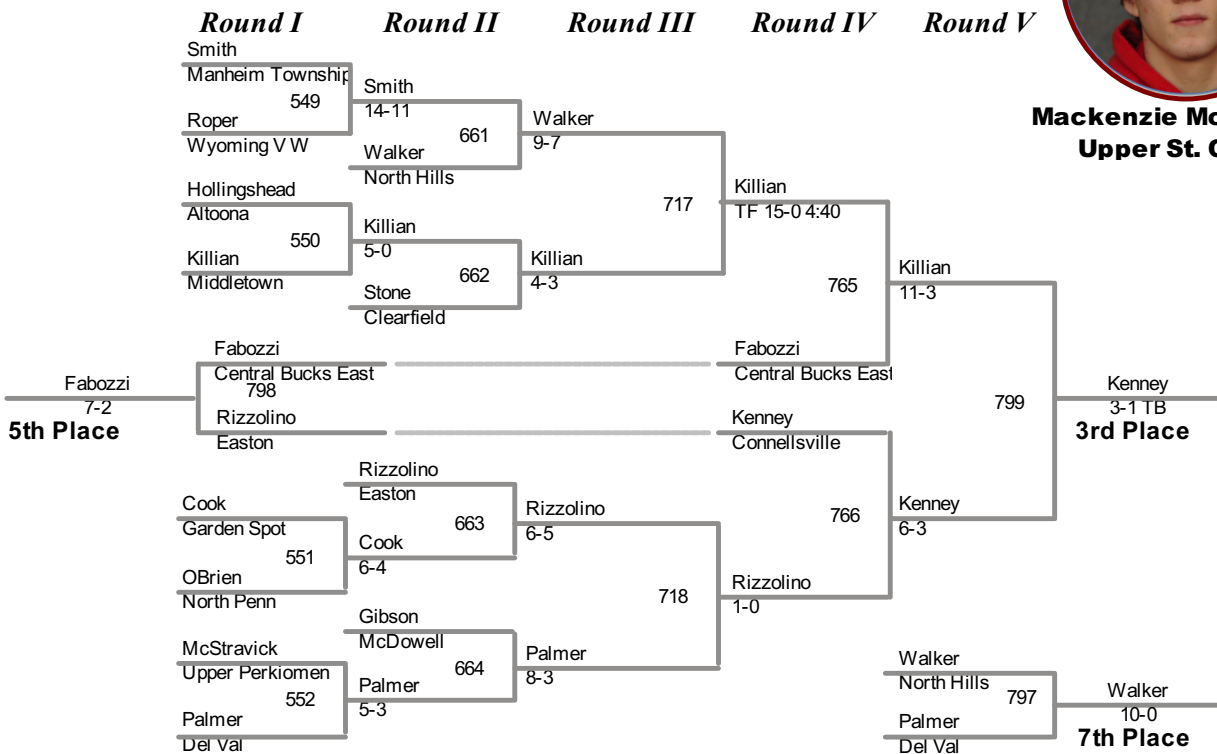

CONSOLATIONS