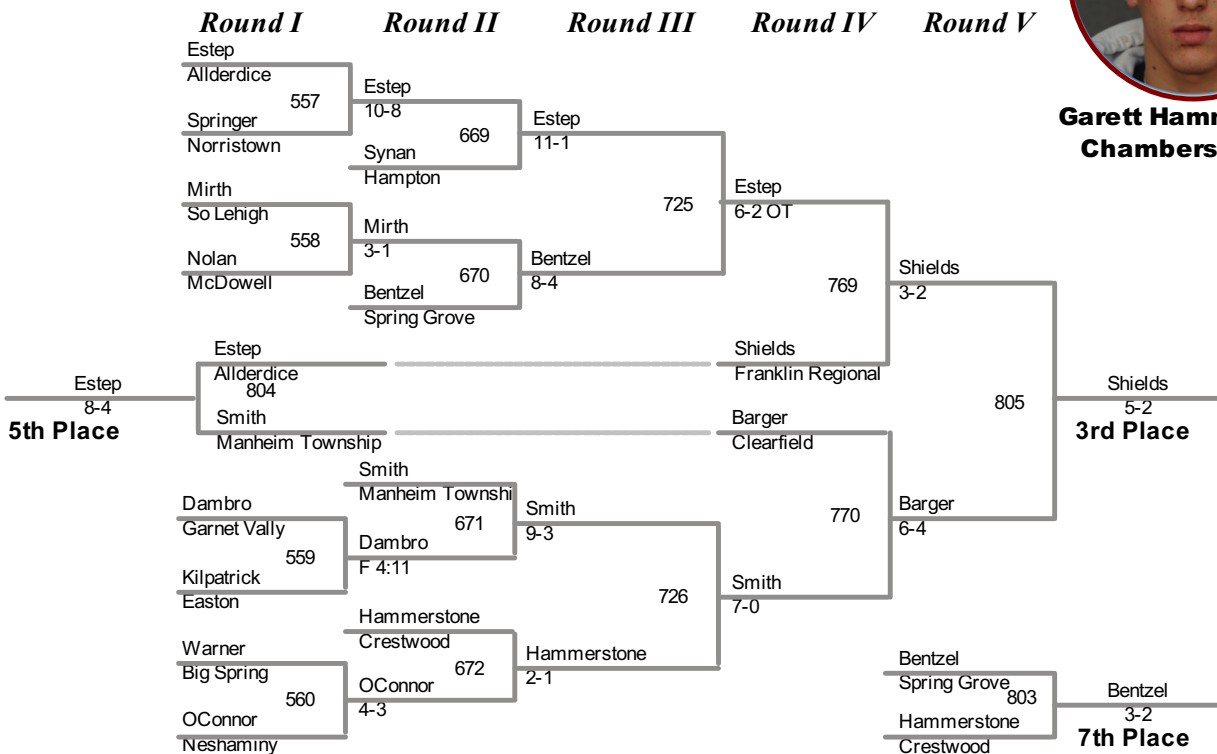

FINAL

SC-1 Chris Vassar 12 Cedar Cliff 3 39-3

2013 AAA 145 Lbs

Champion

2012 Champion

**Garrett Hammond-11
Chambersburg-3**

CONSOLATIONS

PRELIMINARIES