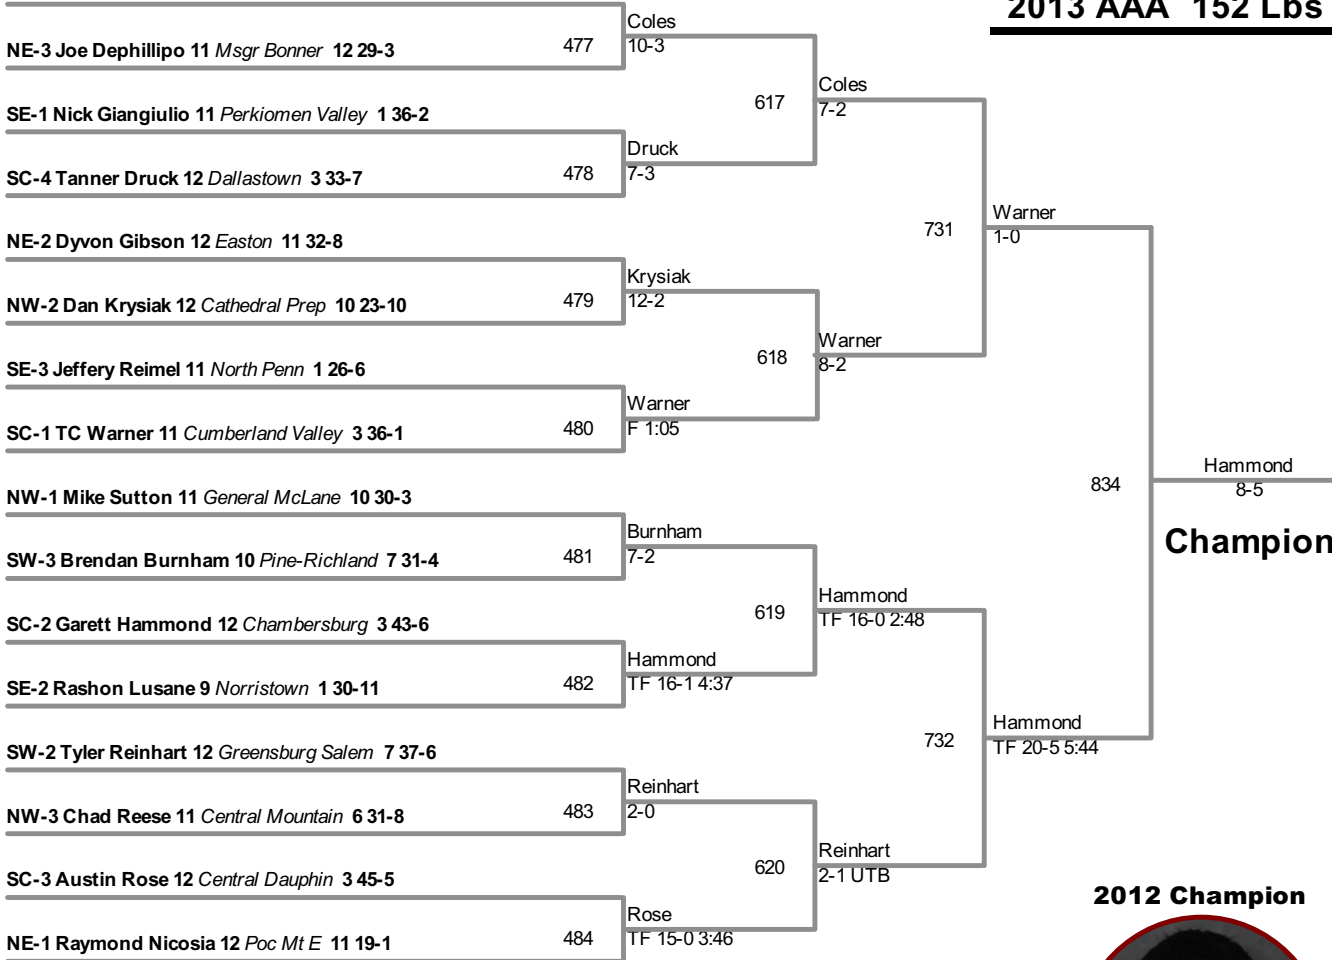

PRELIMINARIES

QUARTERS

SEMIS

FINAL

SW-1 Heath Coles 12 Norwin 7 33-4

2013 AAA 152 Lbs