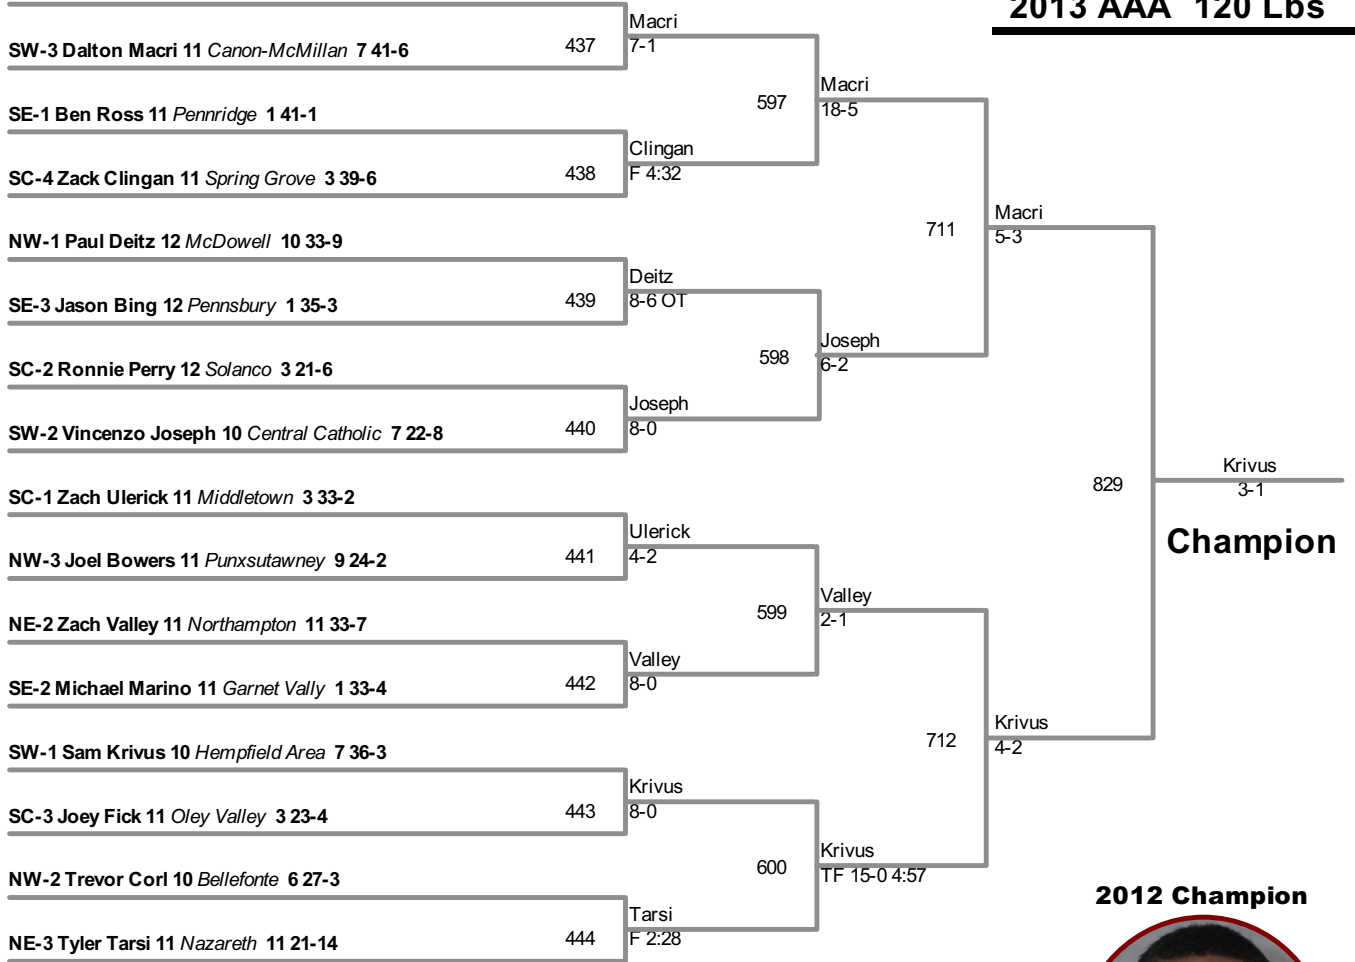

Parker
1-0
3rd Place

Shoap
1-0
7th Place

PRELIMINARIES

QUARTERS

SEMIS

FINAL

NE-1 Grimaldi Gonzalez 12 Liberty 11 33-2

2013 AAA 120 Lbs