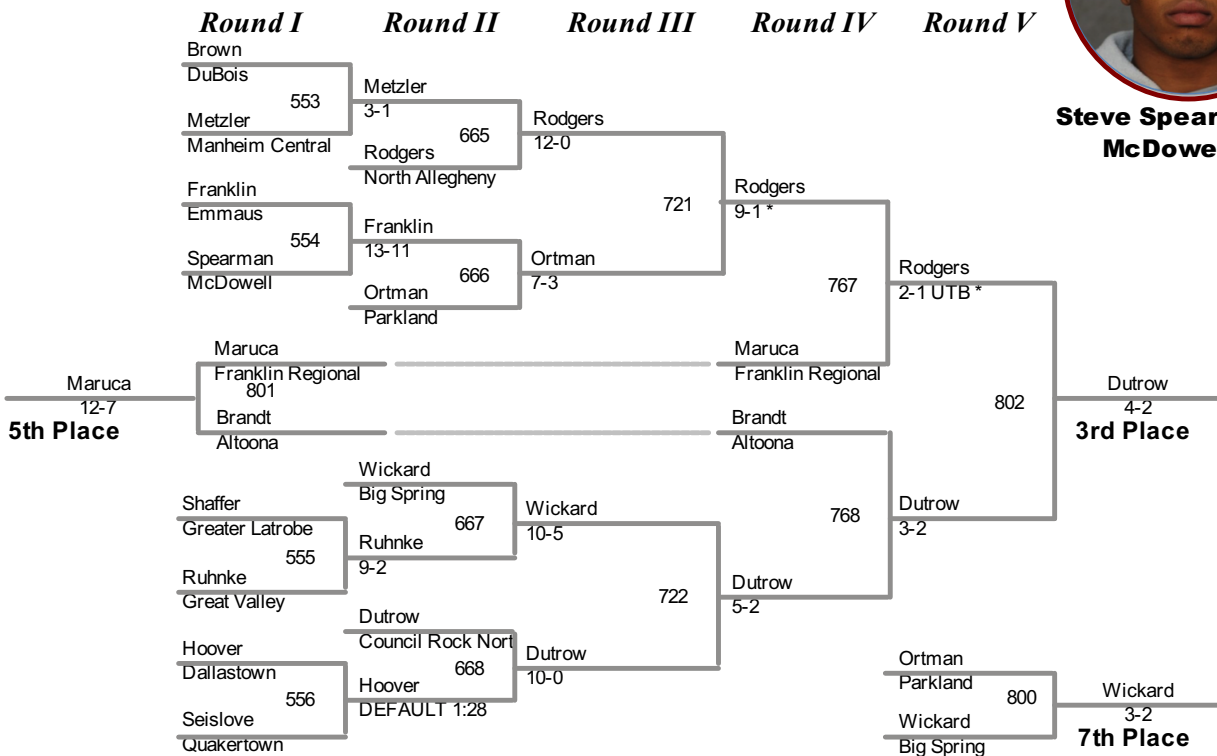

CONSOLATIONS

Steve Spearman-12 McDowell-10