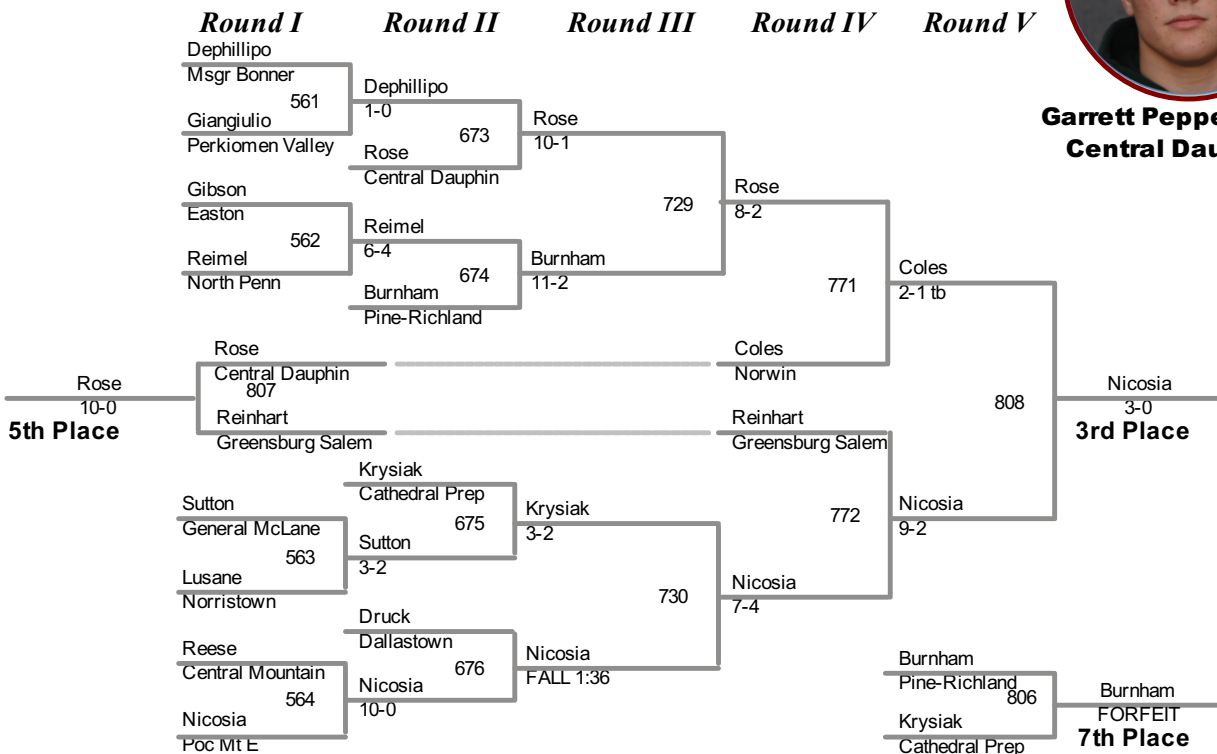

QUARTERS

SEMIS

FINAL

SW-1 Heath Coles 12 Norwin 7 33-4

2013 AAA 152 Lbs

2012 Champion

**Garrett Peppelman-10
Central Dauphin-3**

CONSOLATIONS