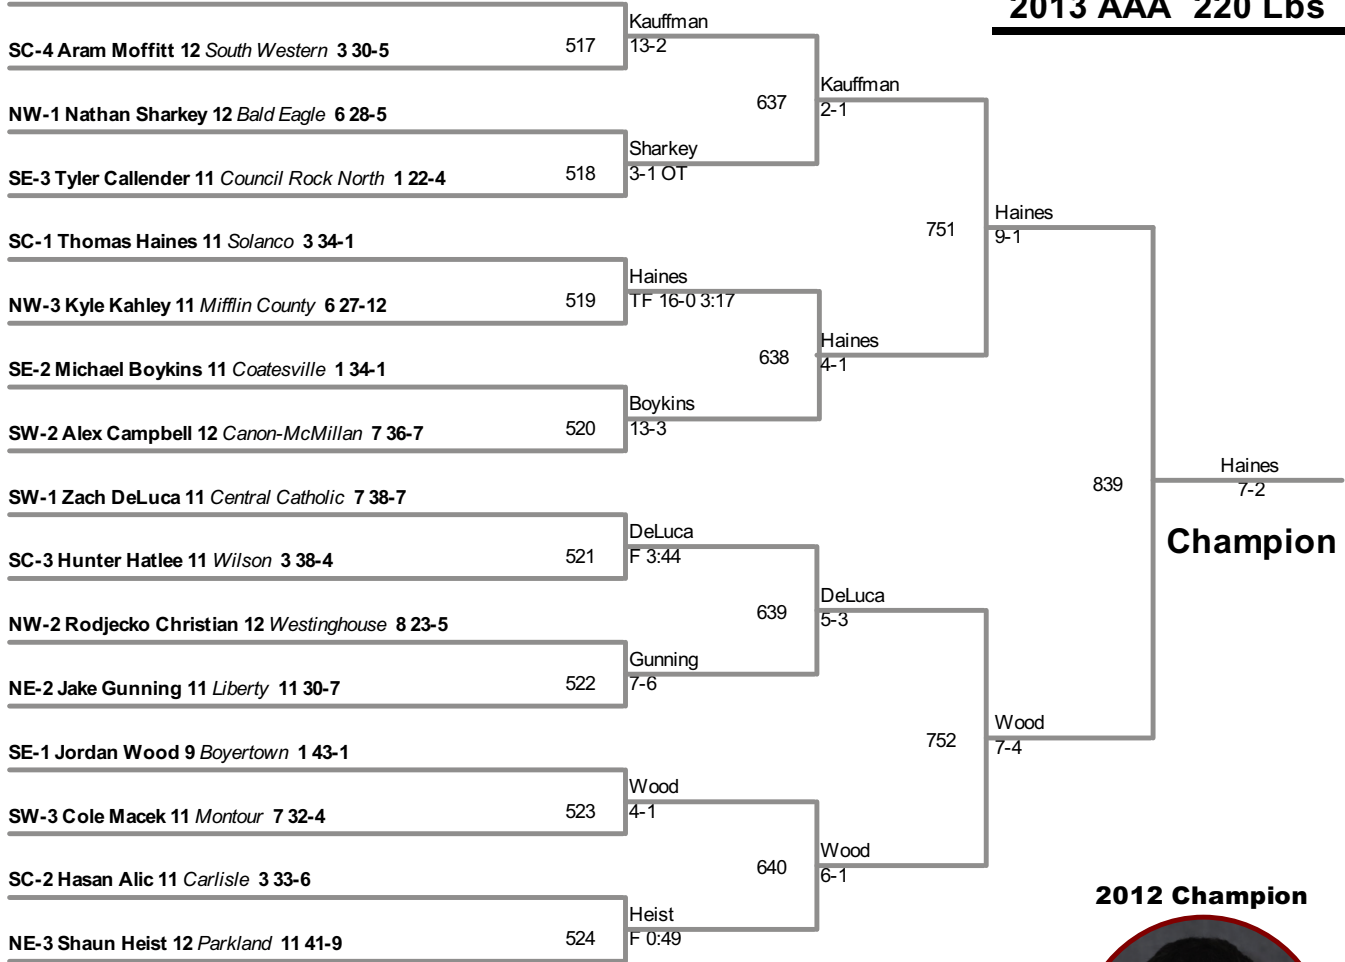

2013 AAA 220 Lbs

2012 Champion

**Thomas Haines-10
Solanco-3**

CONSOLATIONS

PRELIMINARIES

QUARTERS

SEMIS

FINAL