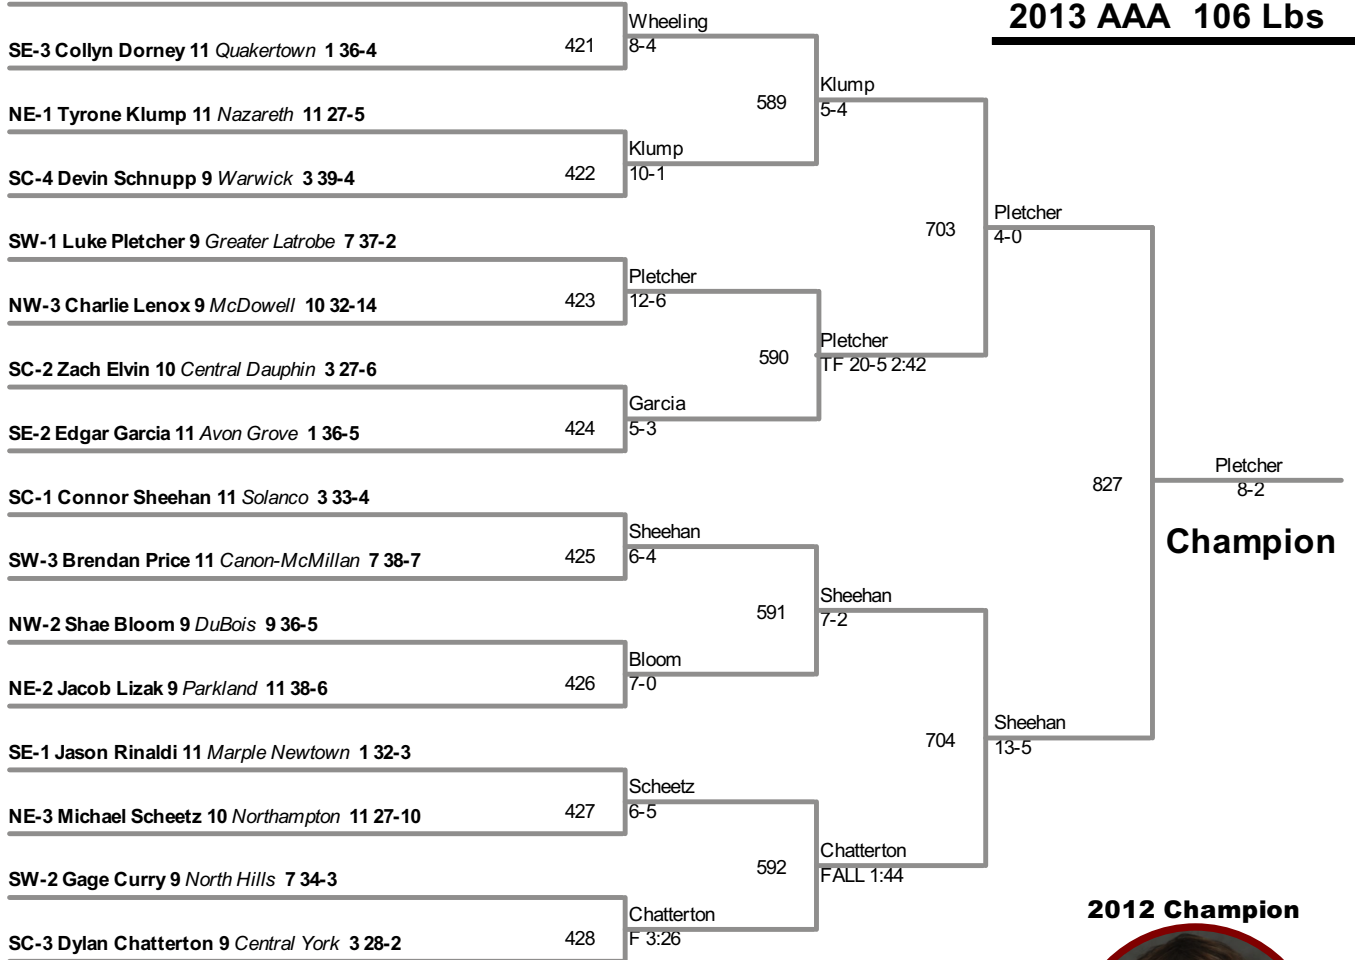

PRELIMINARIES

QUARTERS

SEMIS

FINAL

NW-1 Joe Wheeling 11 General McLane 10 33-1

2013 AAA 106 Lbs

Champion

2012 Champion