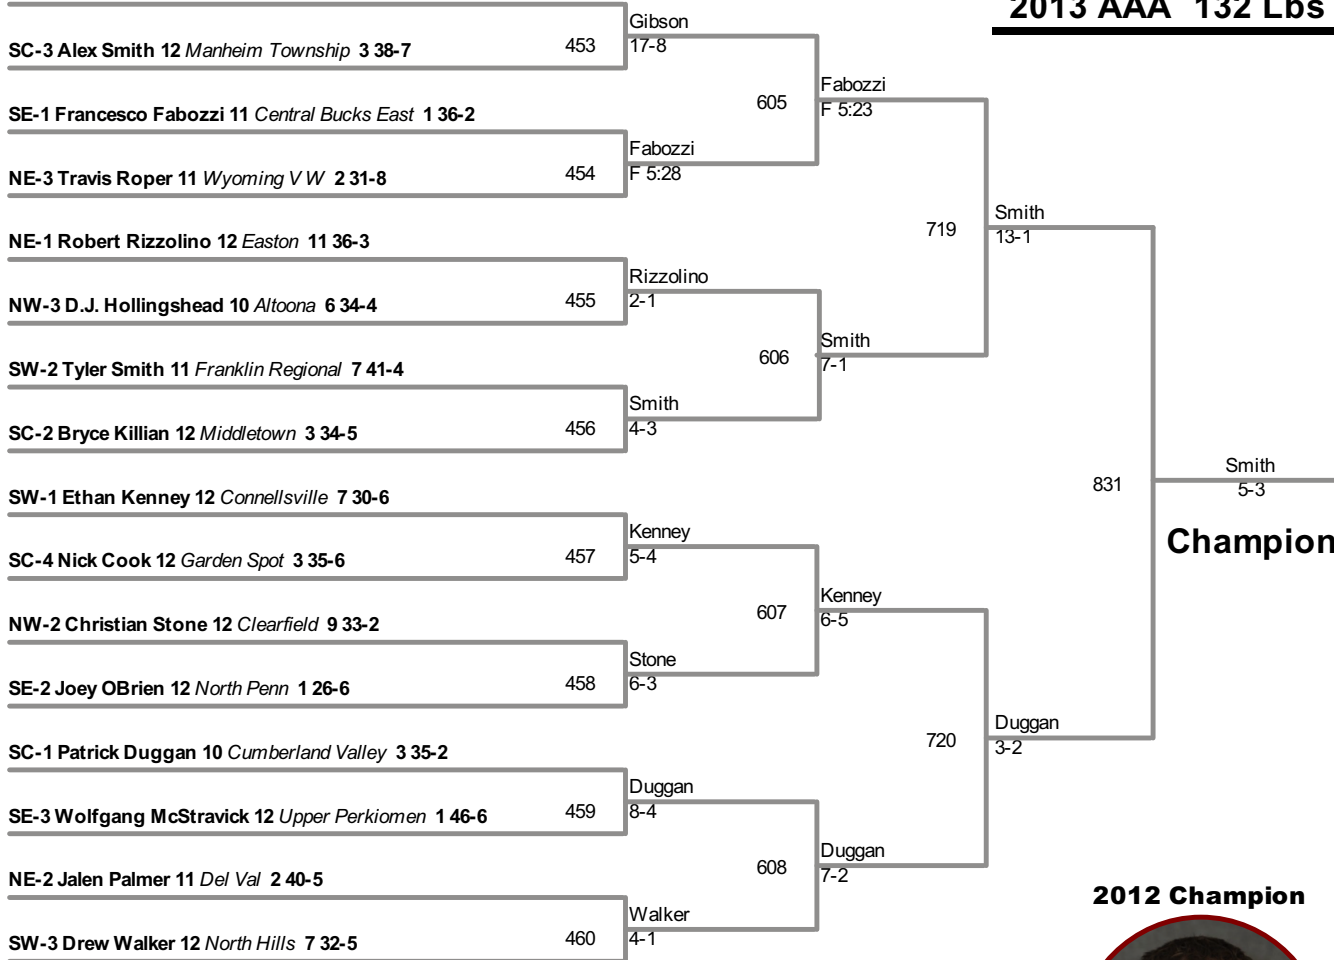

PRELIMINARIES

QUARTERS

SEMIS

FINAL

NW-1 Nick Gibson 12 McDowell 10 31-6

2013 AAA 132 Lbs