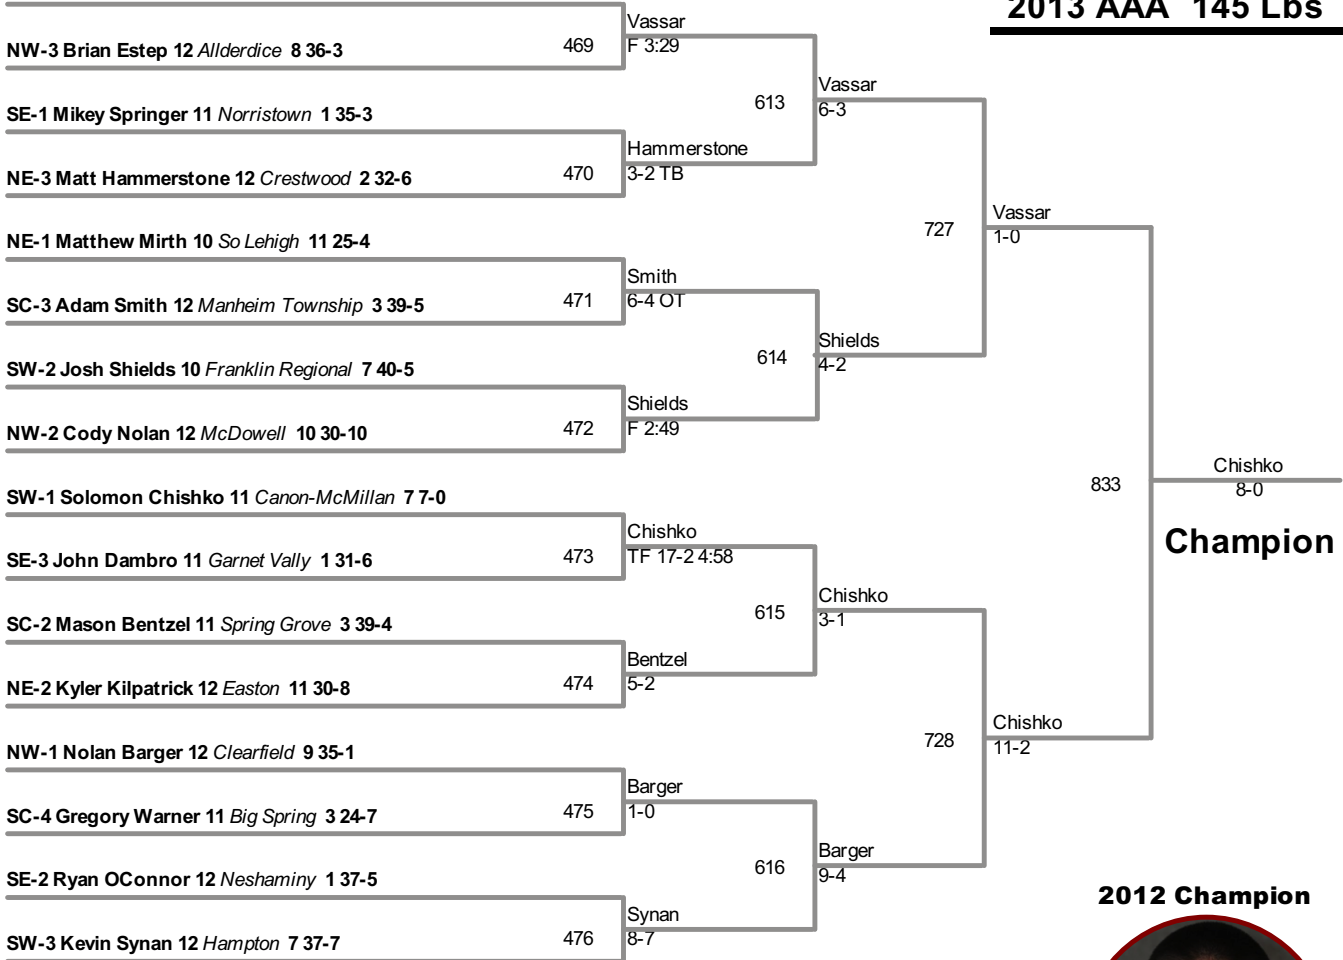

PRELIMINARIES

QUARTERS

SEMIS

FINAL

SC-1 Chris Vassar 12 Cedar Cliff 3 39-3

2013 AAA 145 Lbs