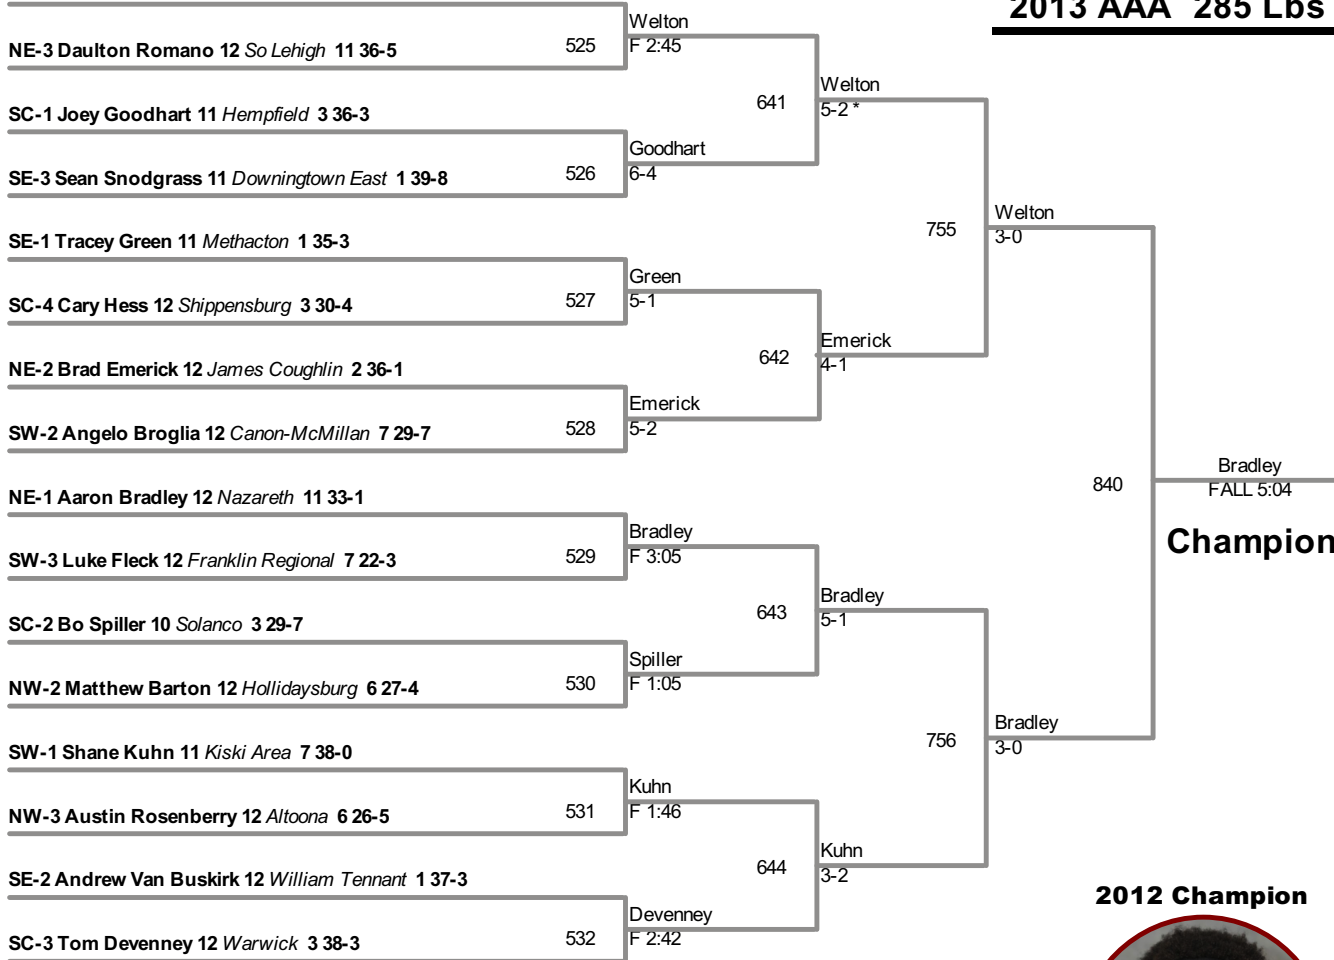

PRELIMINARIES

QUARTERS

SEMIS

FINAL

NW-1 Andrew Welton 12 Central Tech 10 31-1

2013 AAA 285 Lbs