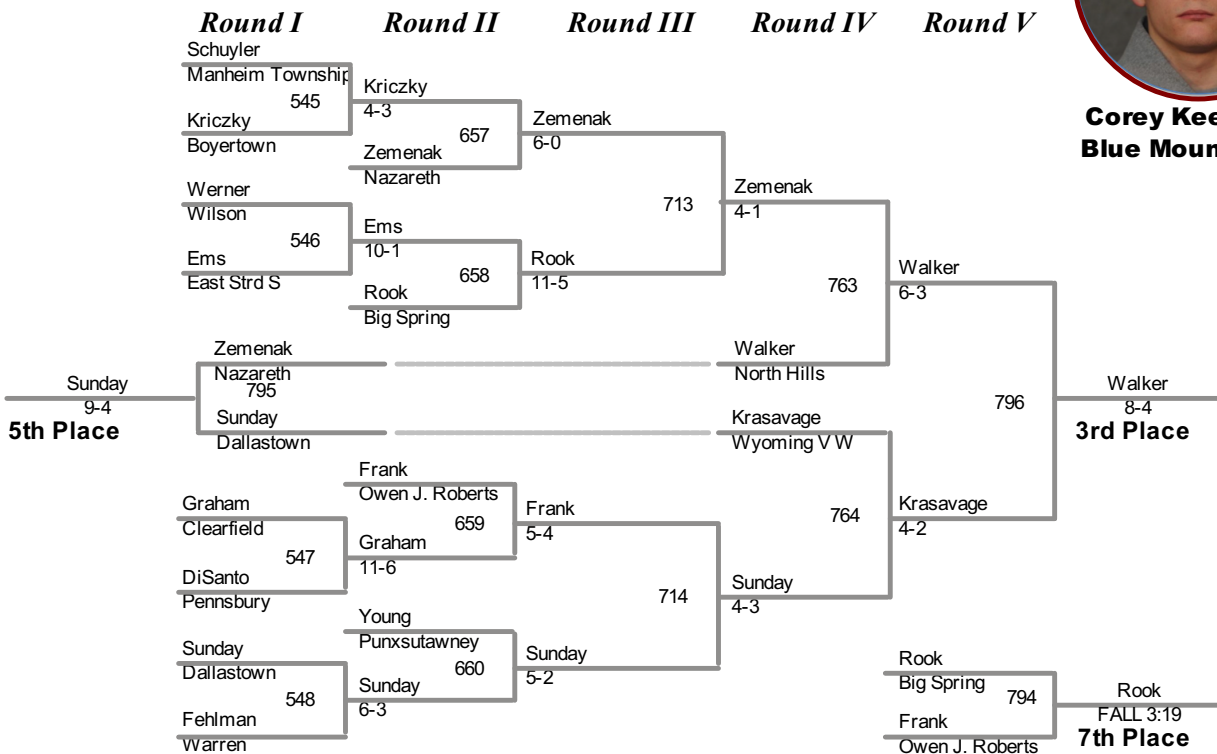

CONSOLATIONS