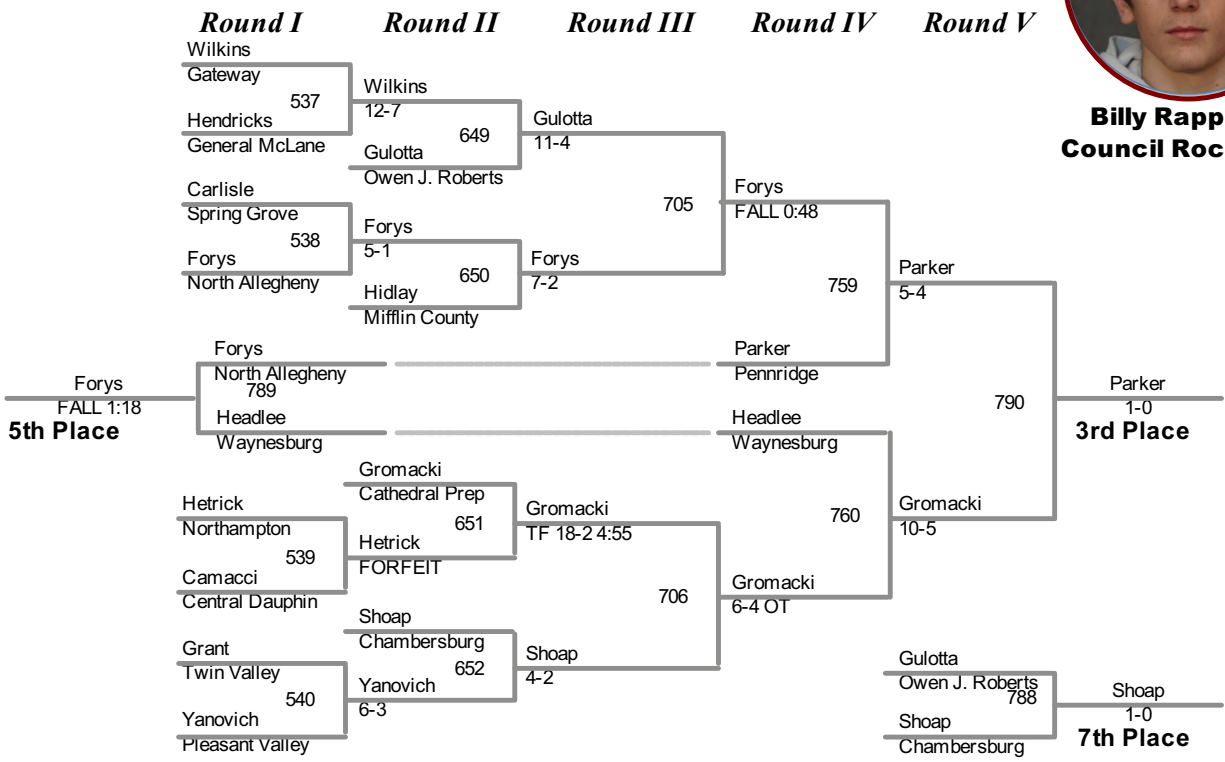

CONSOLATIONS

Forys
FALL 1:18
5th Place

Parker
1-0
3rd Place

Shoap
1-0
7th Place