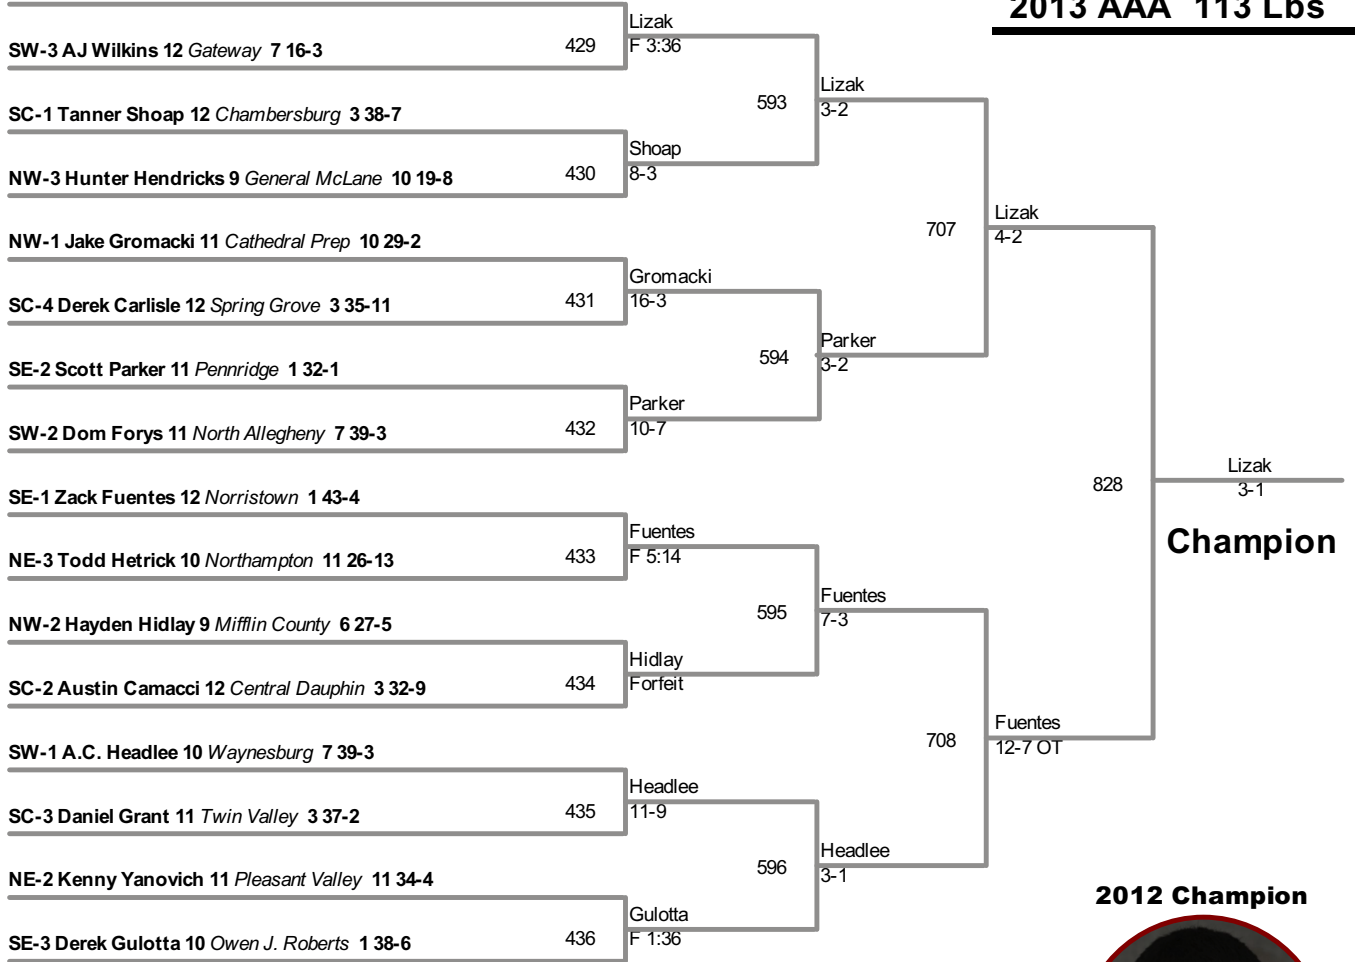

PRELIMINARIES

QUARTERS

SEMIS

FINAL

NE-1 Ethan Lizak 11 Parkland 11 40-2

2013 AAA 113 Lbs

Champion

2012 Champion