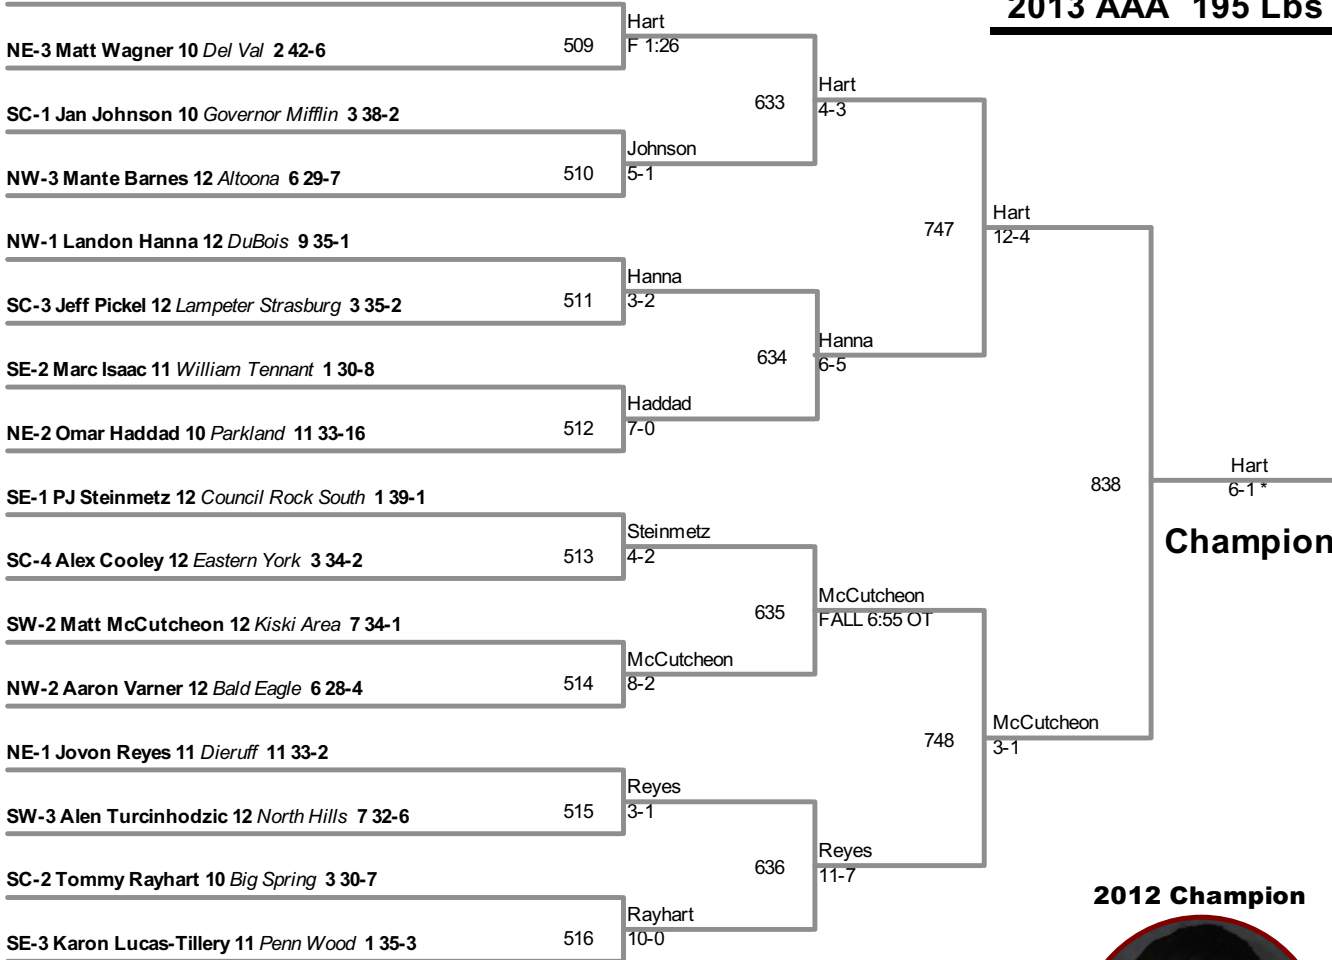

**Matt McCutcheon-11
Kiski Area-7**

CONSOLATIONS

PRELIMINARIES

QUARTERS

SEMIS

FINAL

SW-1 Jacob Hart 12 Hampton 7 40-1

2013 AAA 195 Lbs