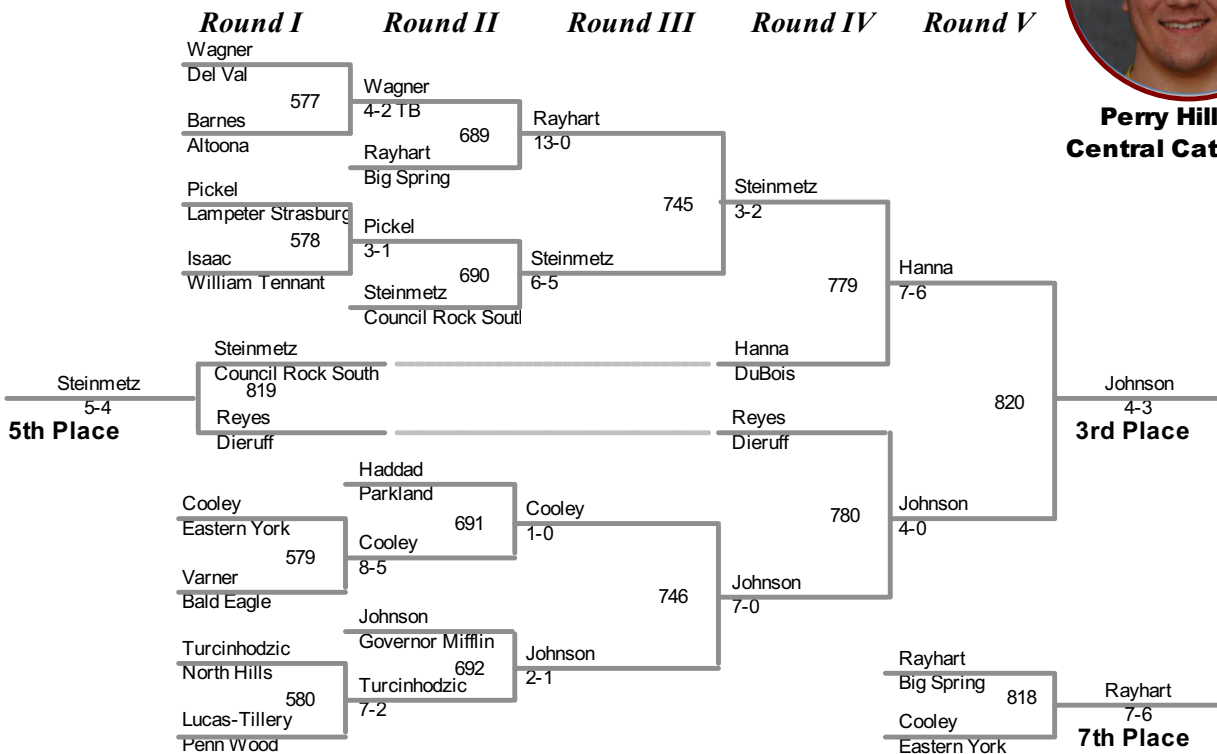

CONSOLATIONS