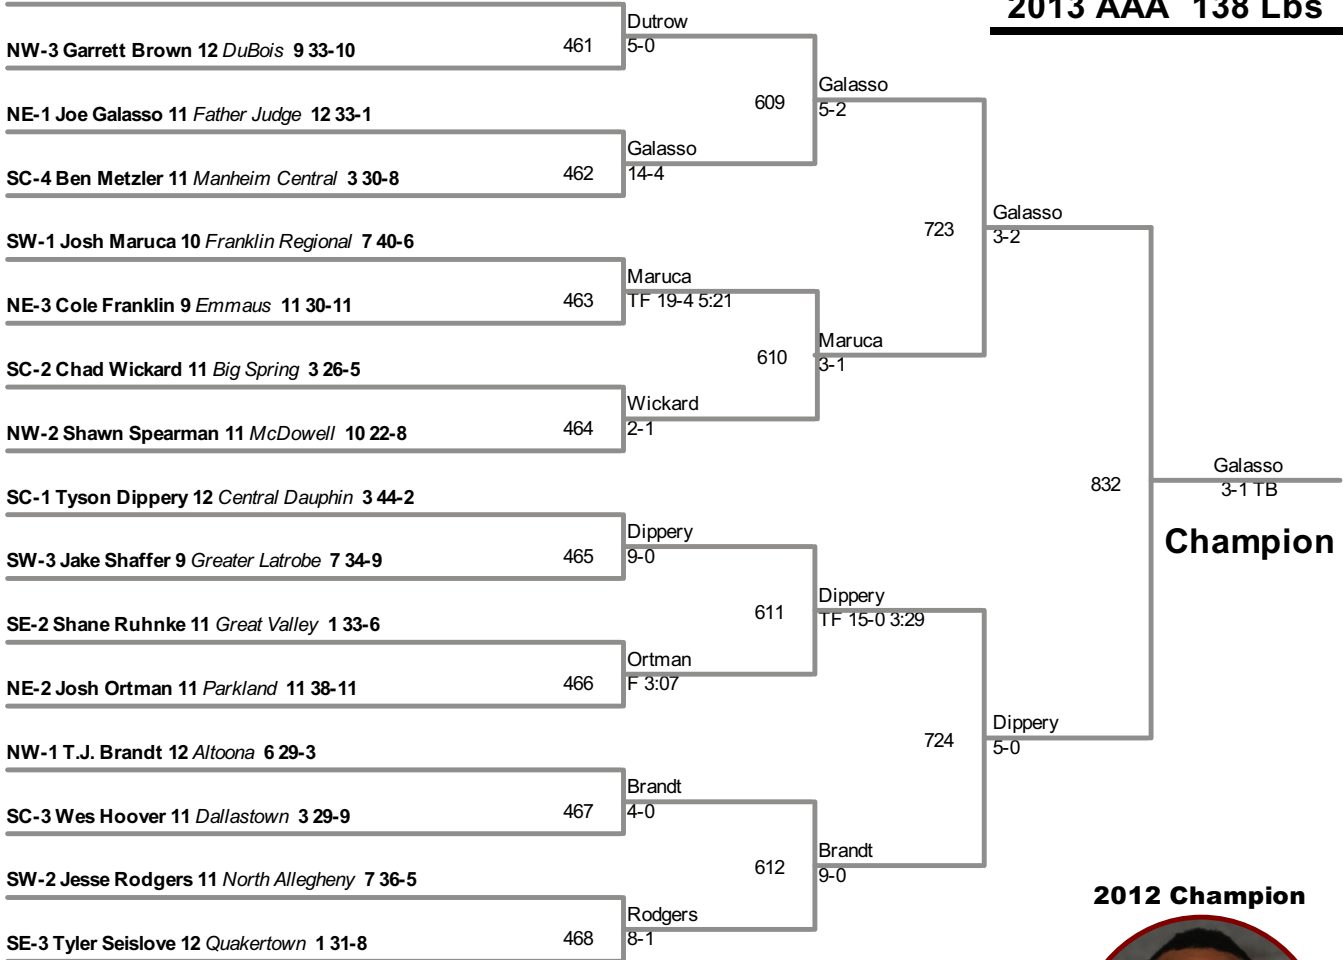

PRELIMINARIES

QUARTERS

SEMIS

FINAL

SE-1 John Dutrow 12 Council Rock North 1 39-0

2013 AAA 138 Lbs