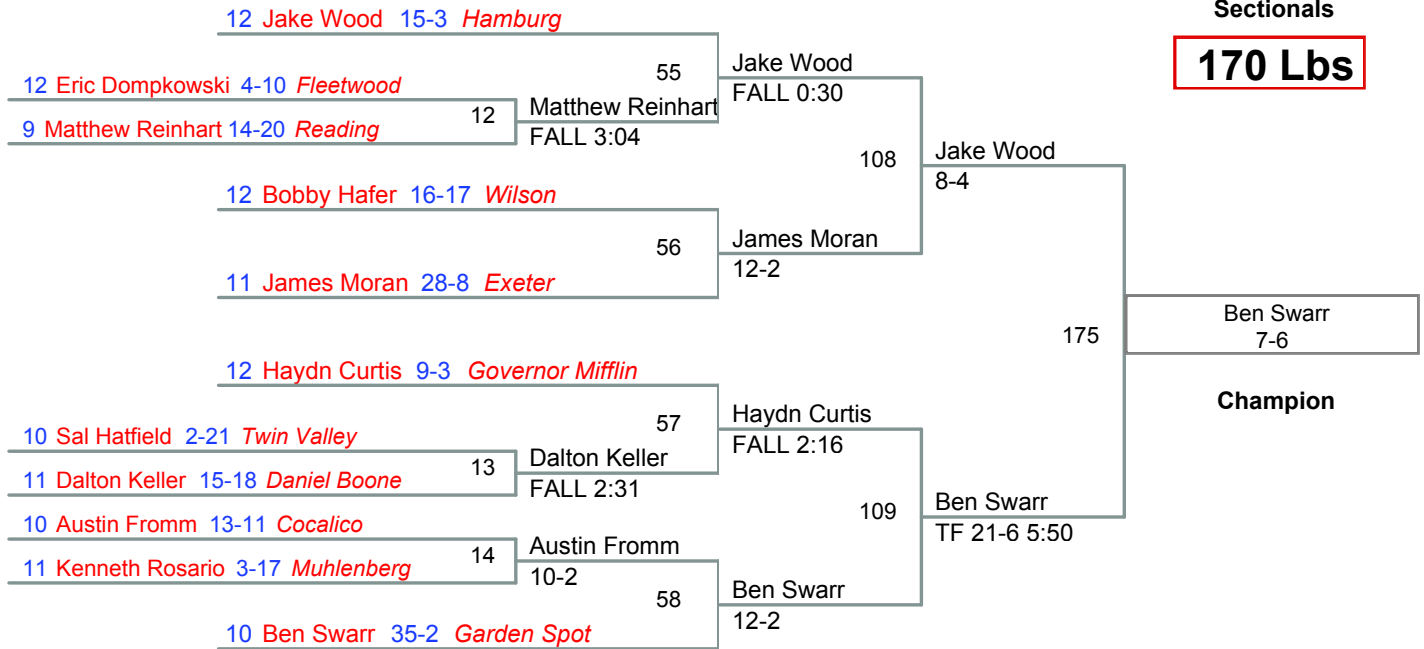

2012 PIAA D3S4 AAA
Sectionals

170 Lbs