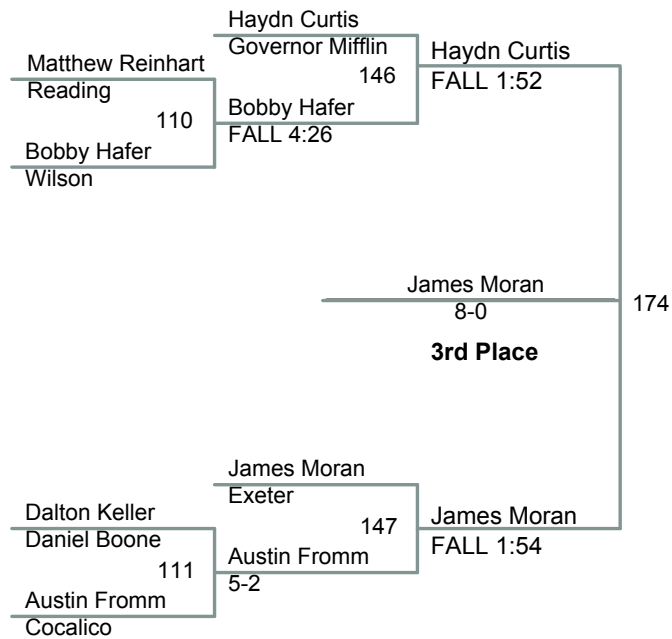

2012 PIAA D3S4 AAA
Sectionals

170 Lbs