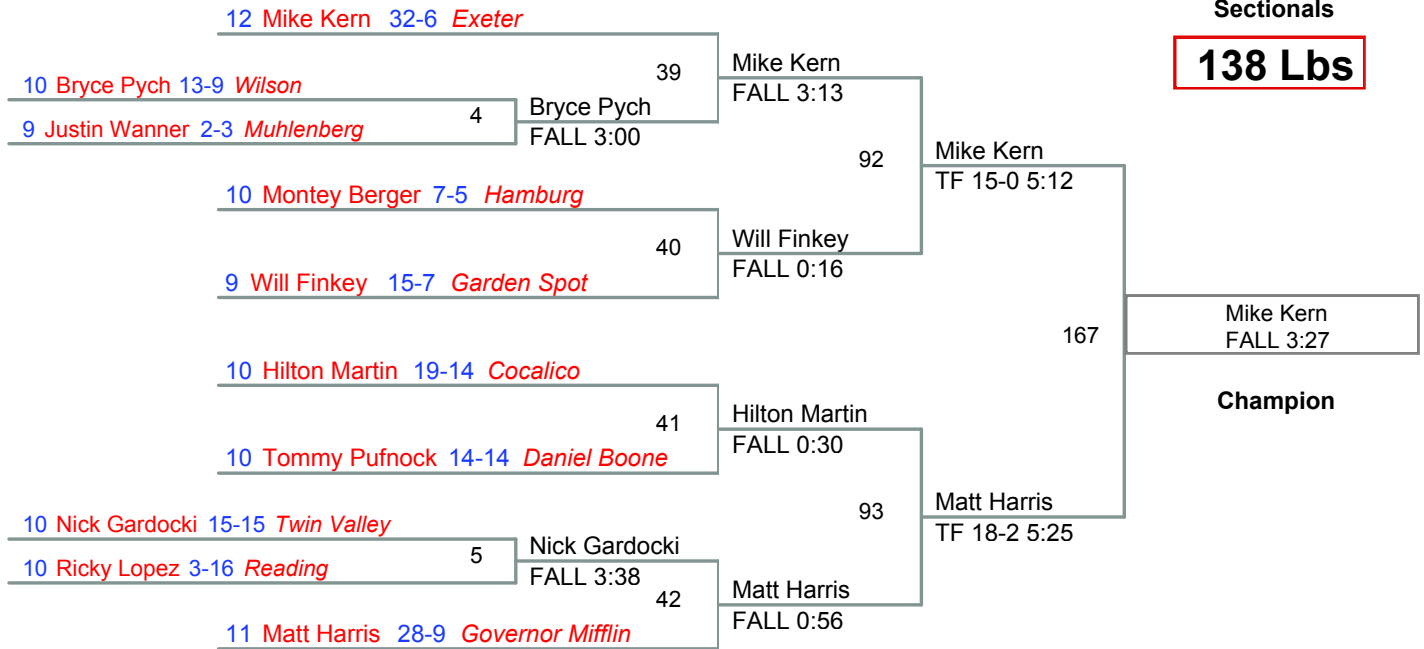

2012 PIAA D3S4 AAA
Sectionals

138 Lbs