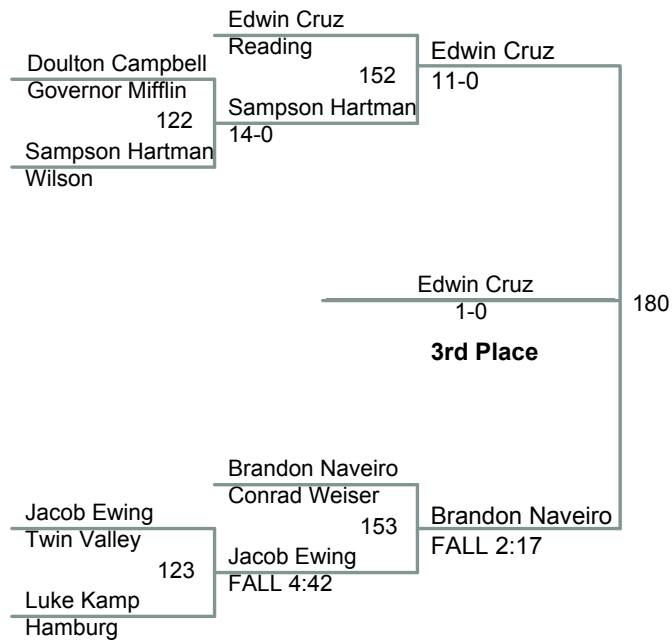

2012 PIAA D3S4 AAA
Sectionals

220 Lbs