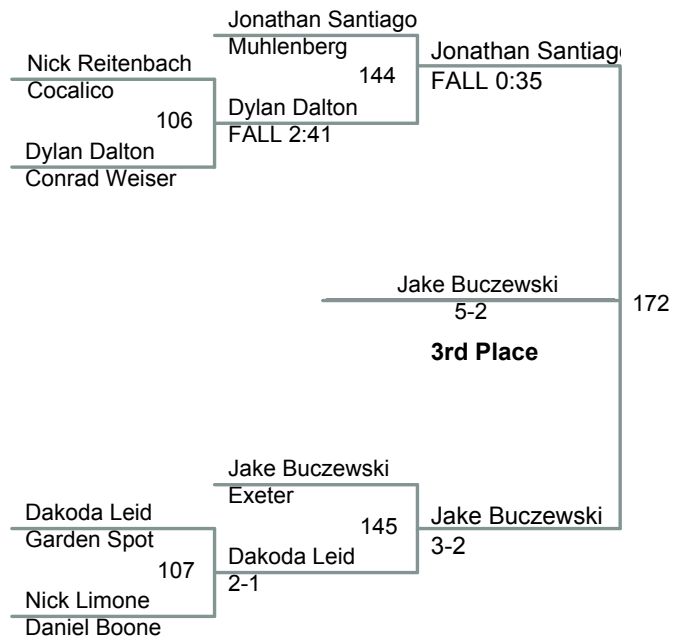

2012 PIAA D3S4 AAA
Sectionals

160 Lbs