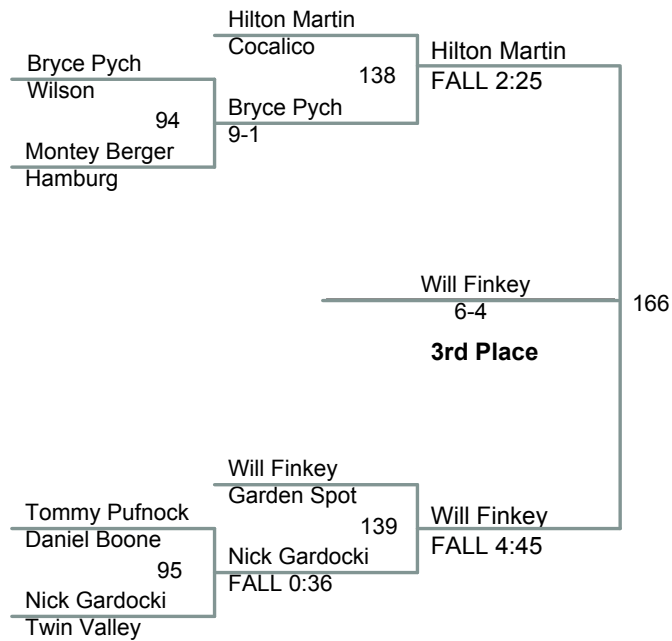

2012 PIAA D3S4 AAA
Sectionals

138 Lbs