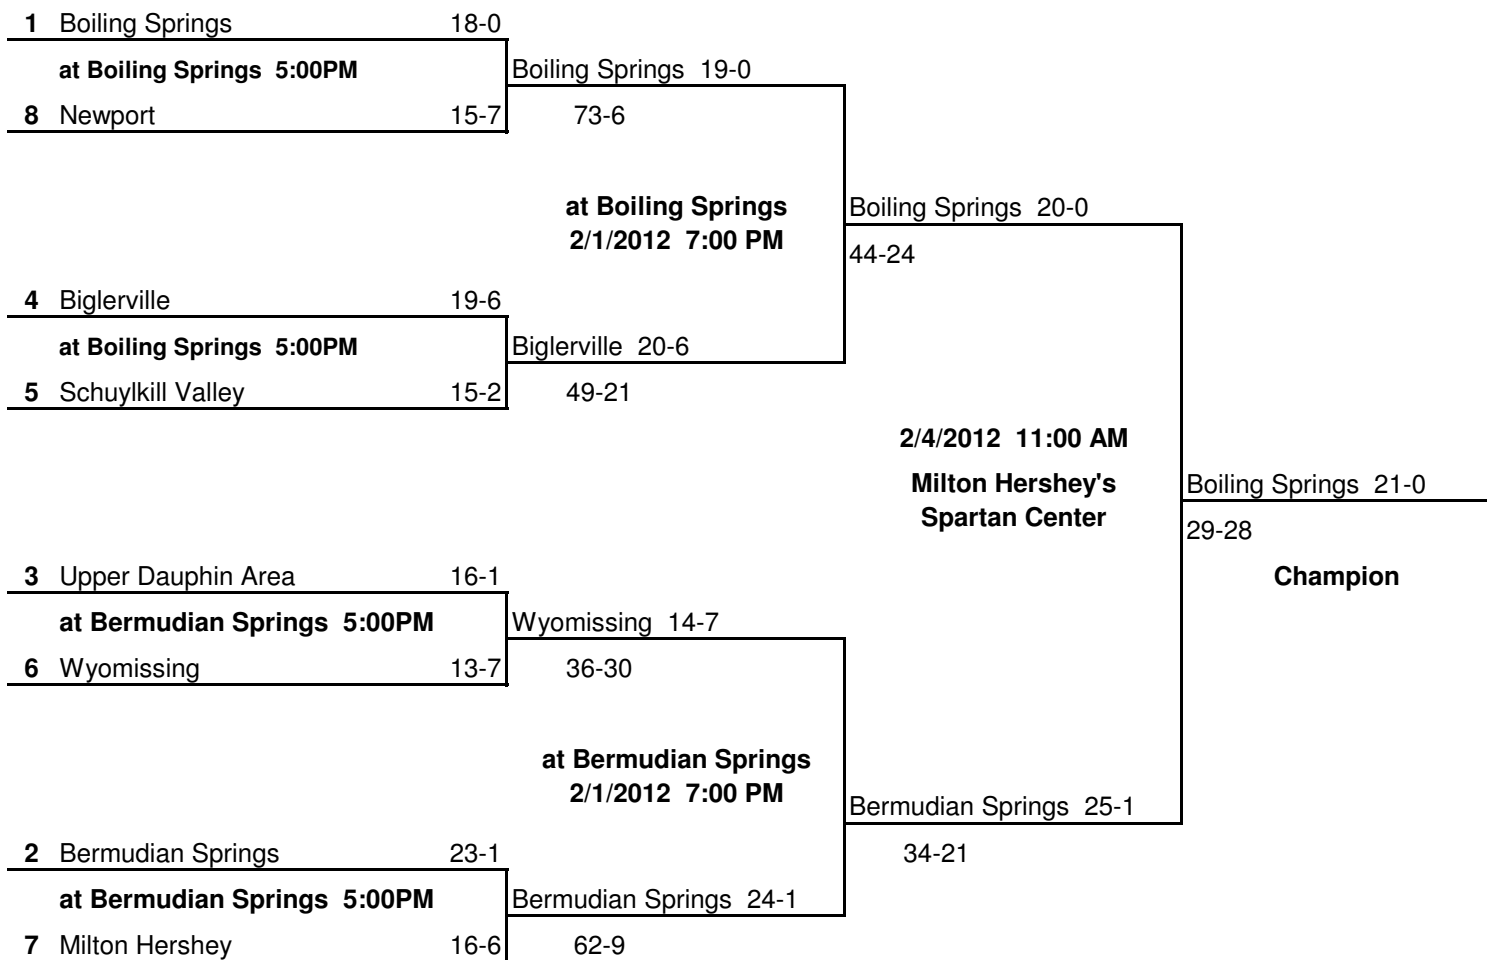

# 2012 DISTRICT III AA WRESTLING TEAM CHAMPIONSHIPS

Top 2 Teams Advance to the State Team Championships

1st & 2nd Seeded Teams Host Matches

2/1/2012 5:00 PM

**Milton Hershey's  
Spartan Center**

Loser of the semi finals with highest power rating entering tournament - Biglerville 20-7

**roadtohershey.net**

**3rd Place**