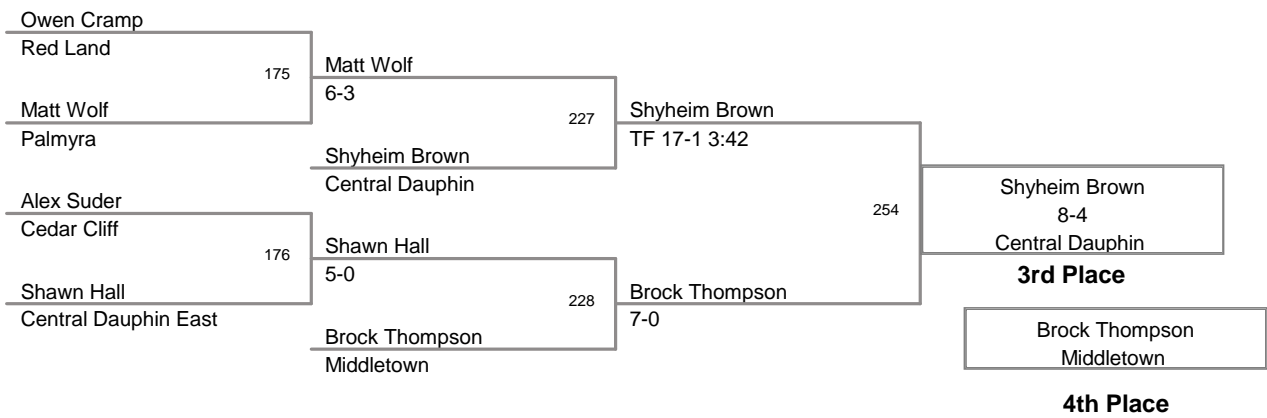

District 3 AAA Section II  
AAII

**103 Lbs**

District 3 AAA Section II  
AAII

**112 Lbs**

District 3 AAA Section II  
AAII

**119 Lbs**

District 3 AAA Section II  
AAII

**125 Lbs**