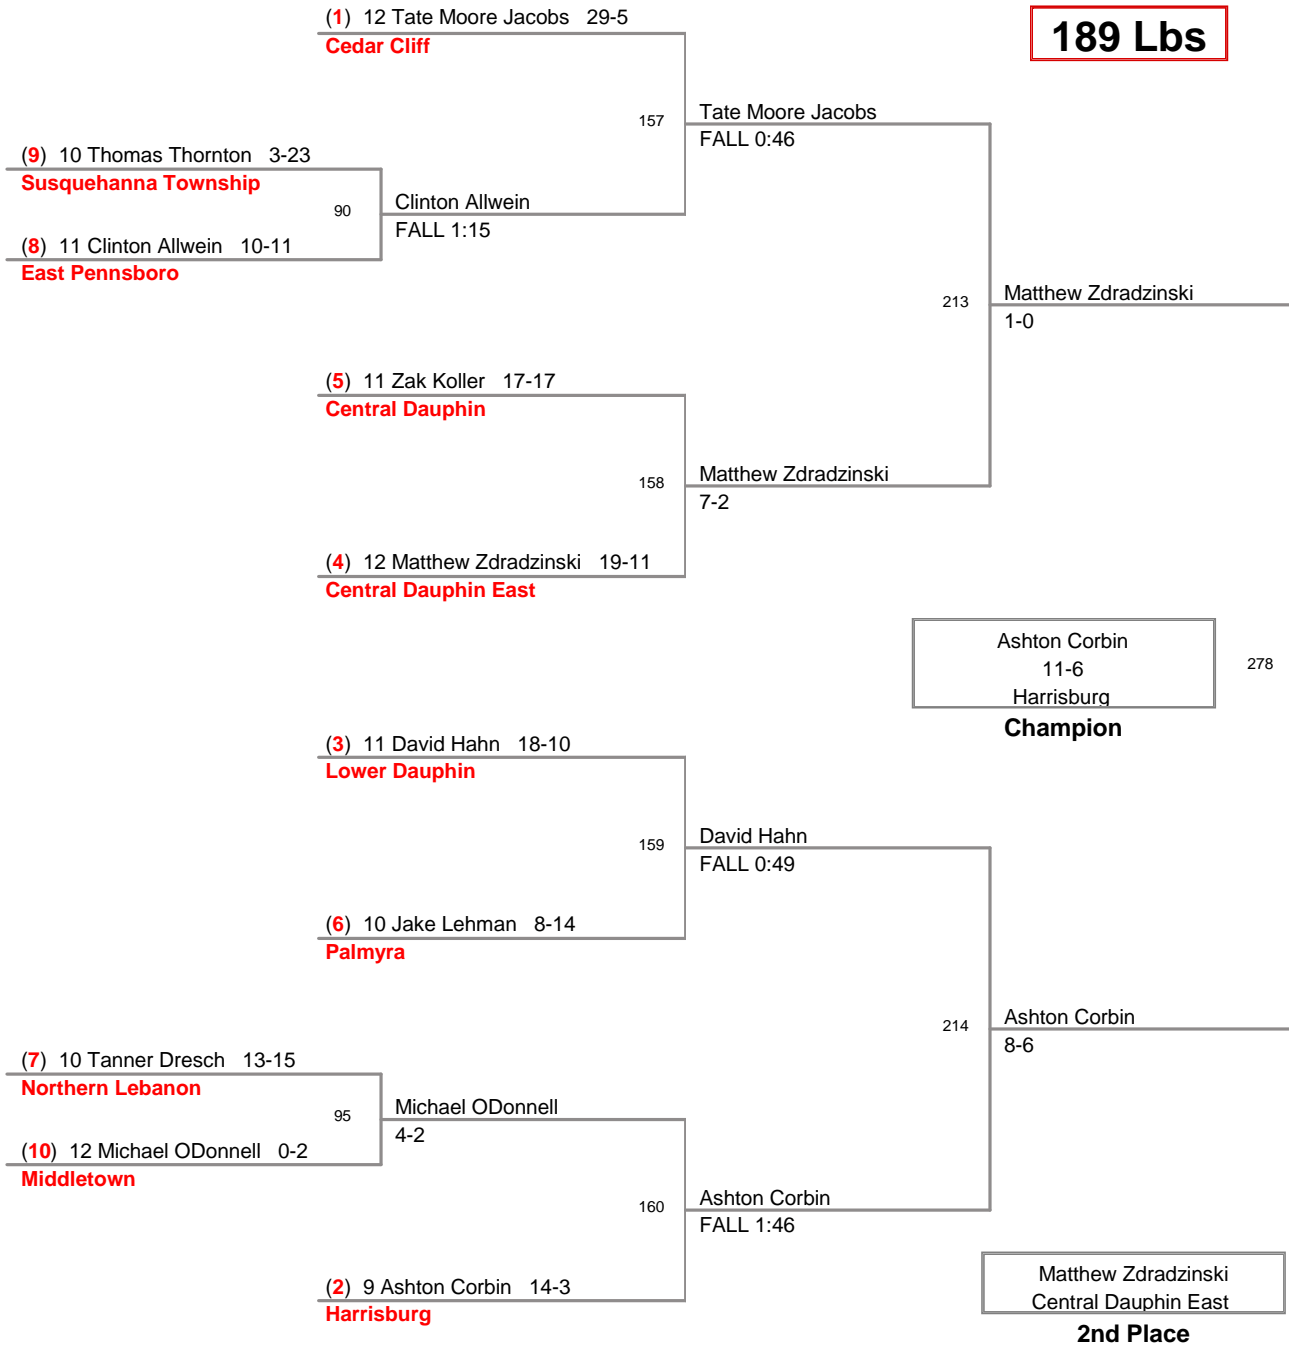

District 3 AAA Section II
AAII

189 Lbs