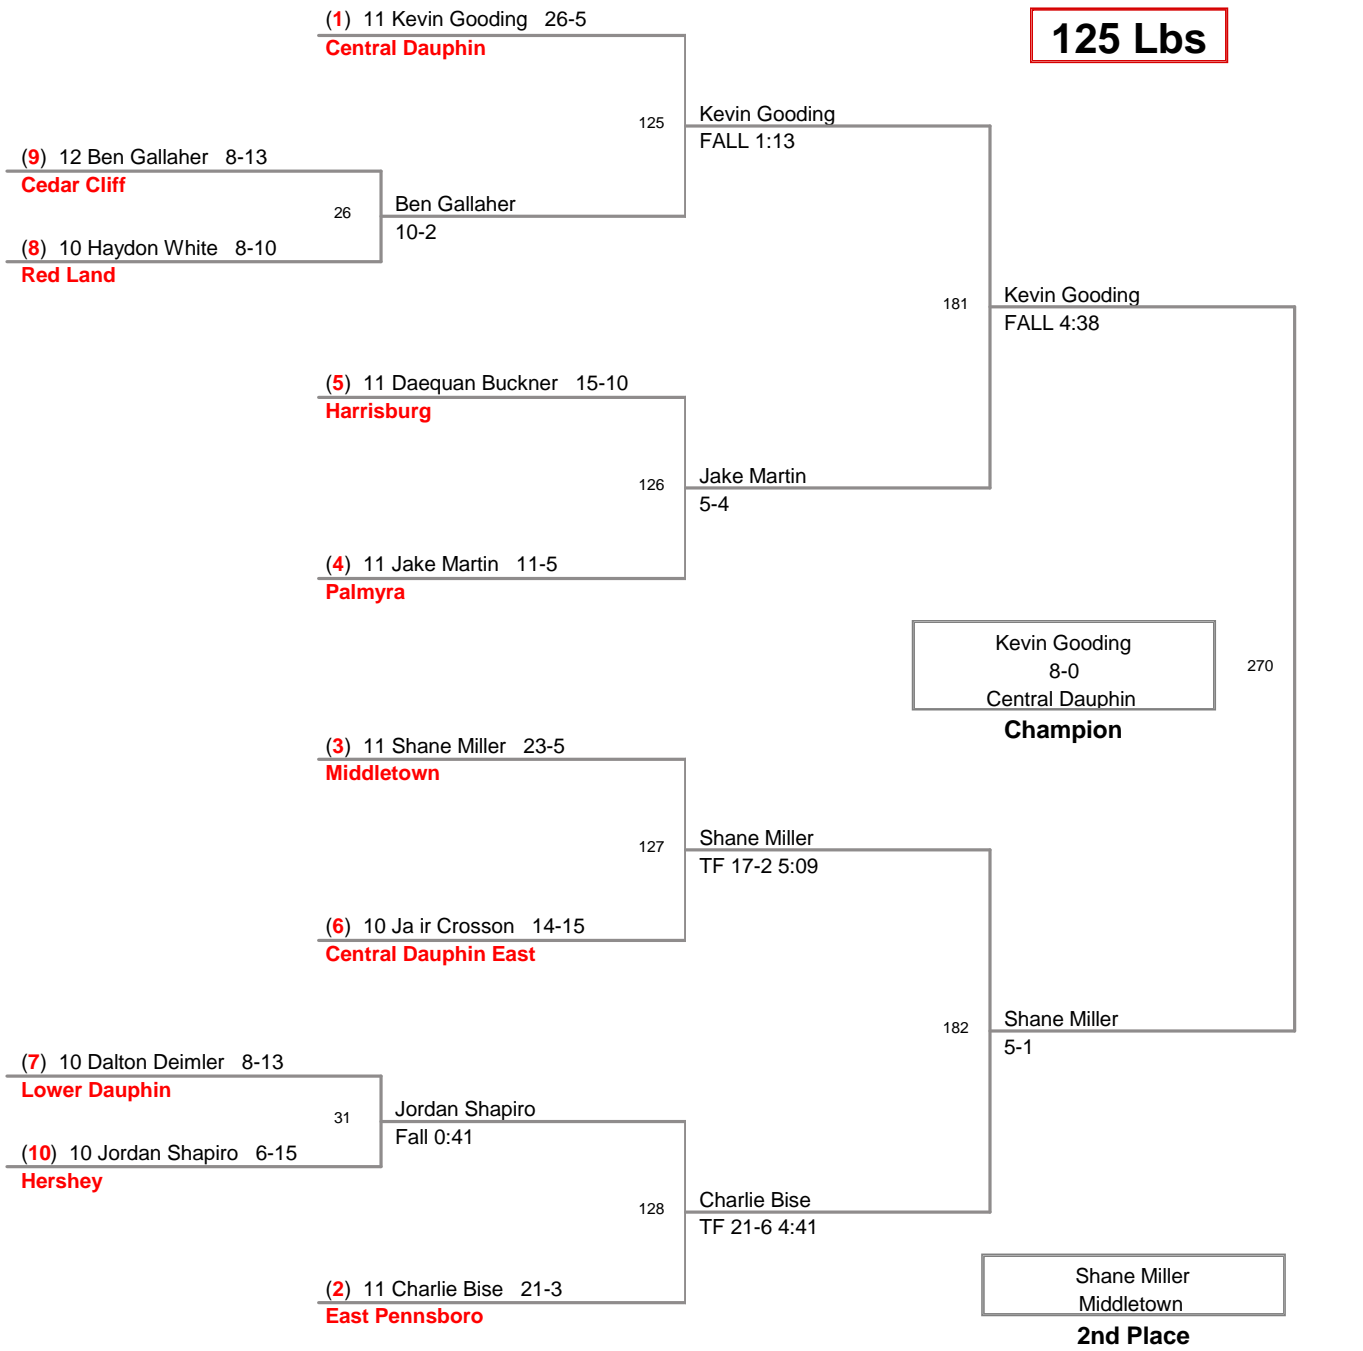

District 3 AAA Section II  
AAII

**103 Lbs**

District 3 AAA Section II  
AAII

**112 Lbs**

District 3 AAA Section II  
AAII

**119 Lbs**

District 3 AAA Section II  
AAII

**125 Lbs**