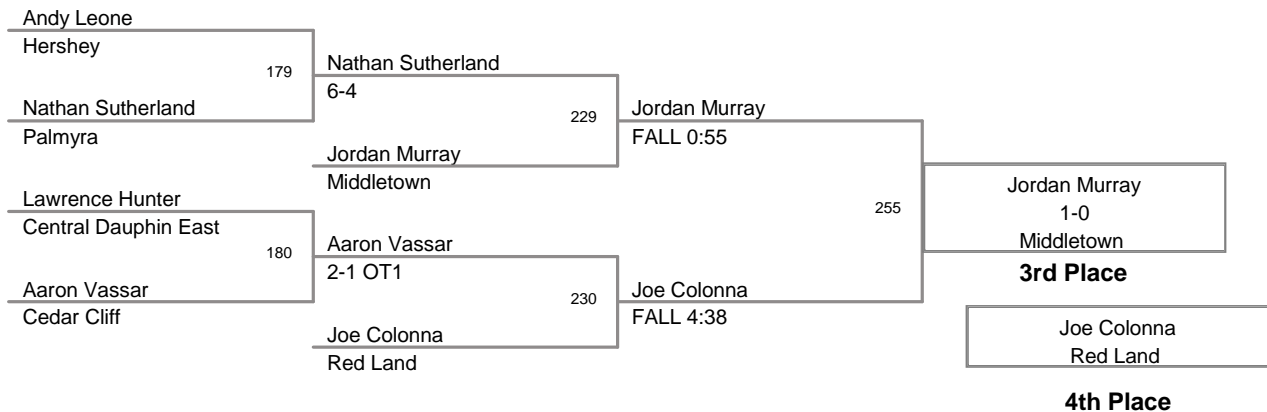

District 3 AAA Section II  
AAII

**103 Lbs**

District 3 AAA Section II  
AAII

**112 Lbs**

District 3 AAA Section II  
AAII

**119 Lbs**

District 3 AAA Section II  
AAII

**125 Lbs**