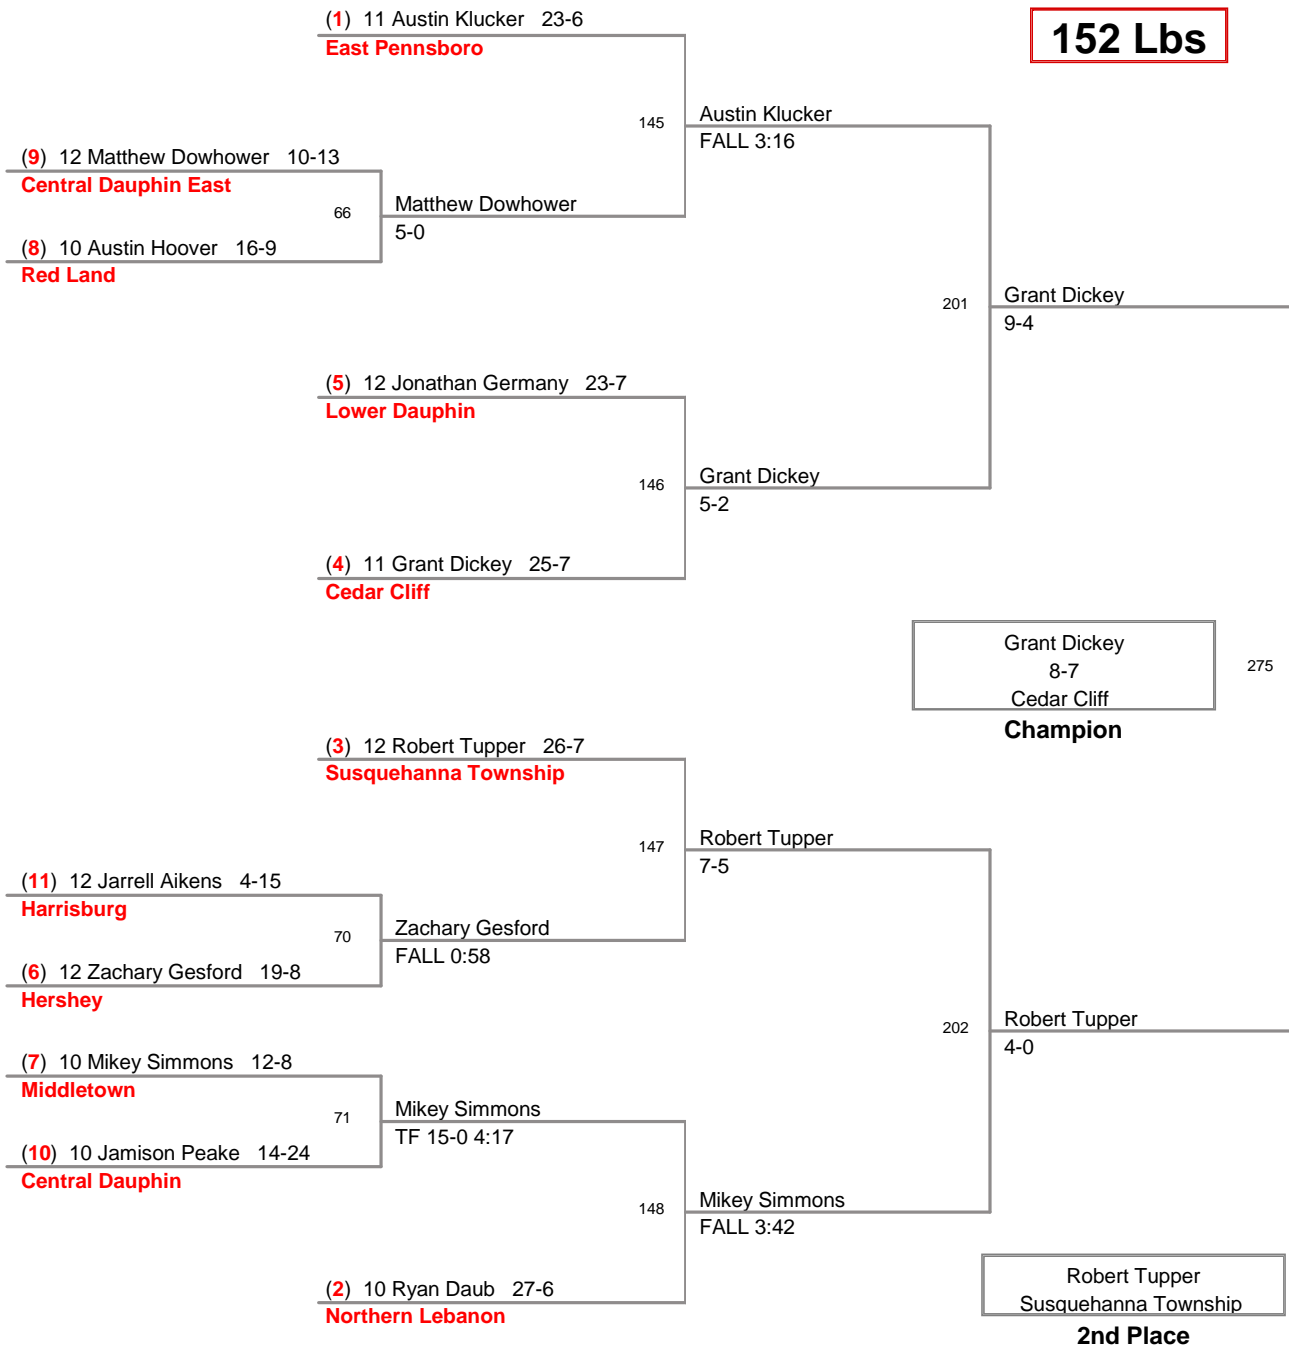

District 3 AAA Section II
AAAI

152 Lbs