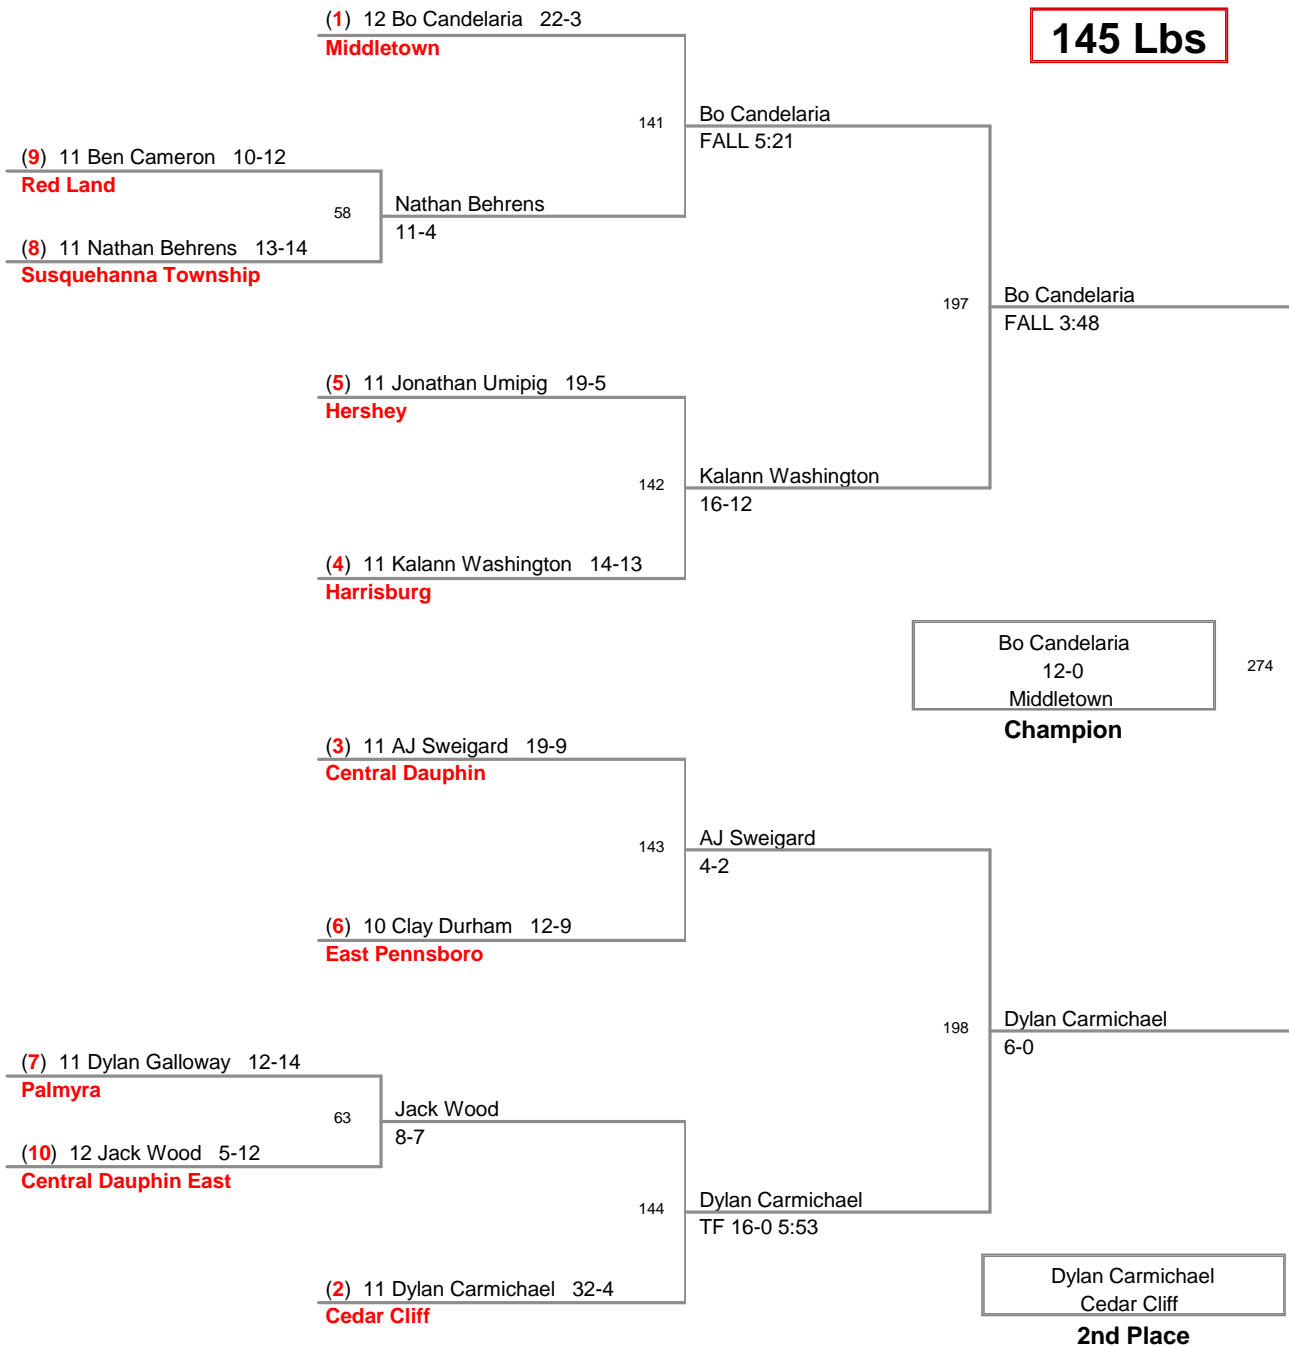

District 3 AAA Section II
AAII

145 Lbs