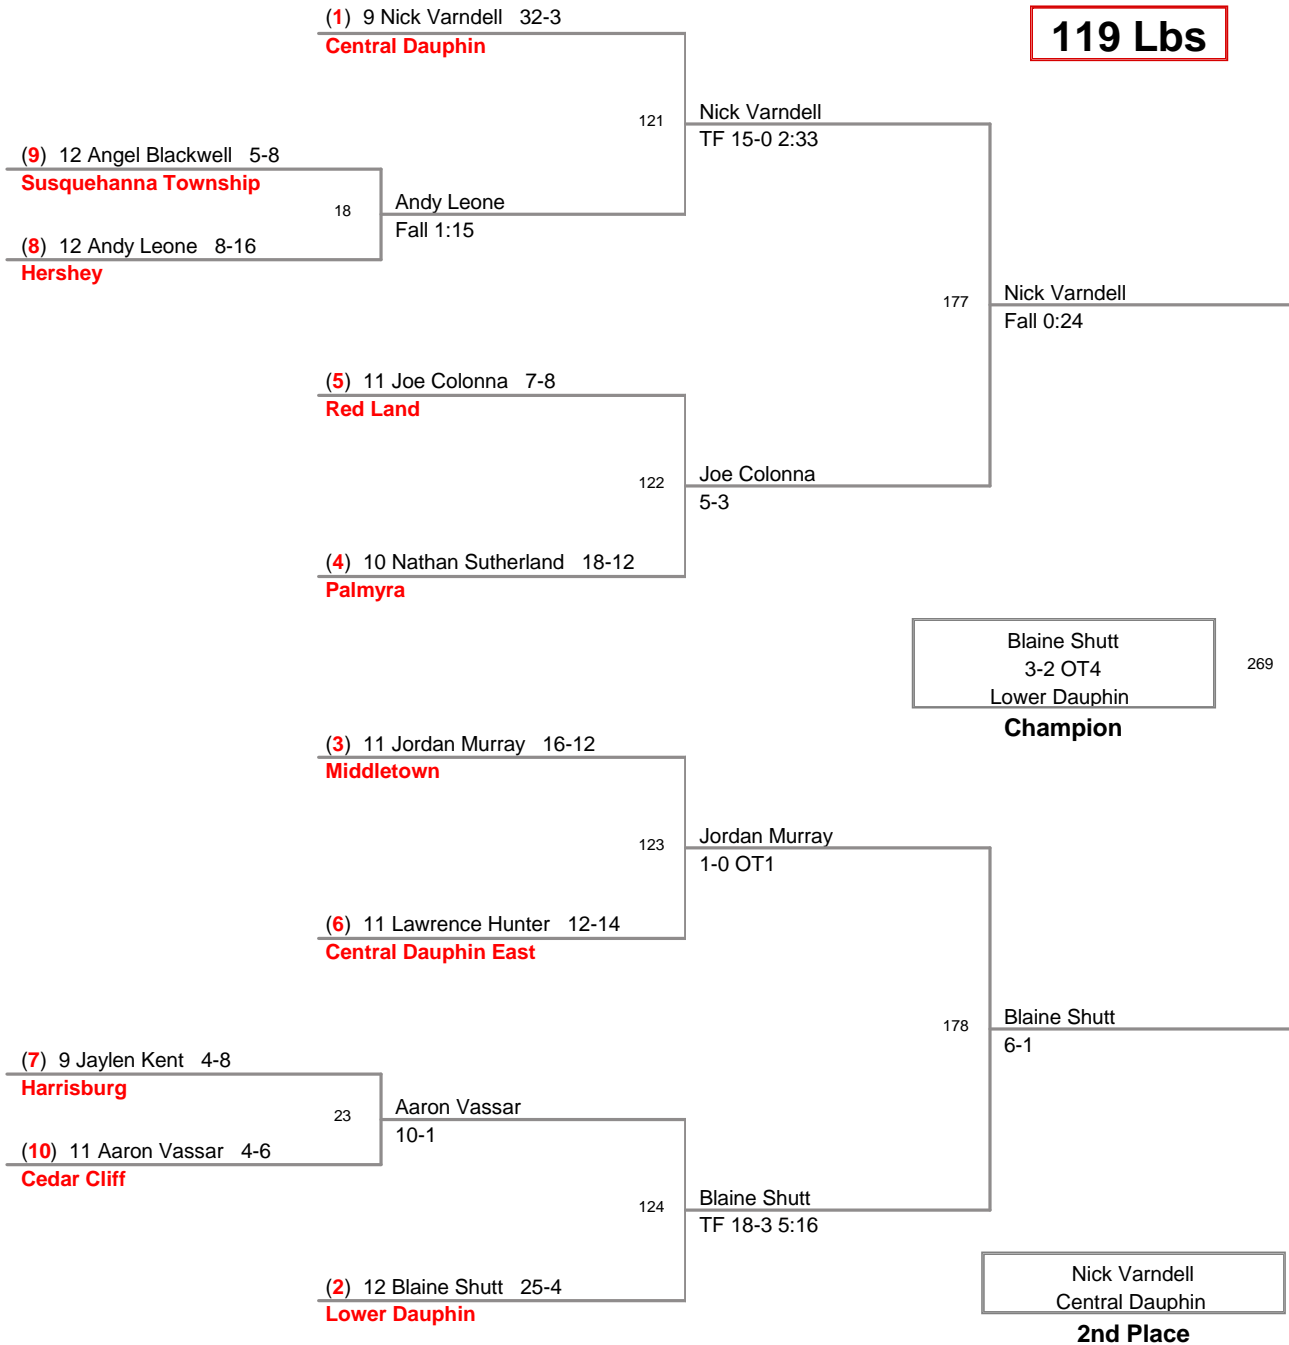

District 3 AAA Section II  
AAII

**103 Lbs**

District 3 AAA Section II  
AAII

**112 Lbs**

District 3 AAA Section II  
AAII

**119 Lbs**

District 3 AAA Section II  
AAII

**125 Lbs**