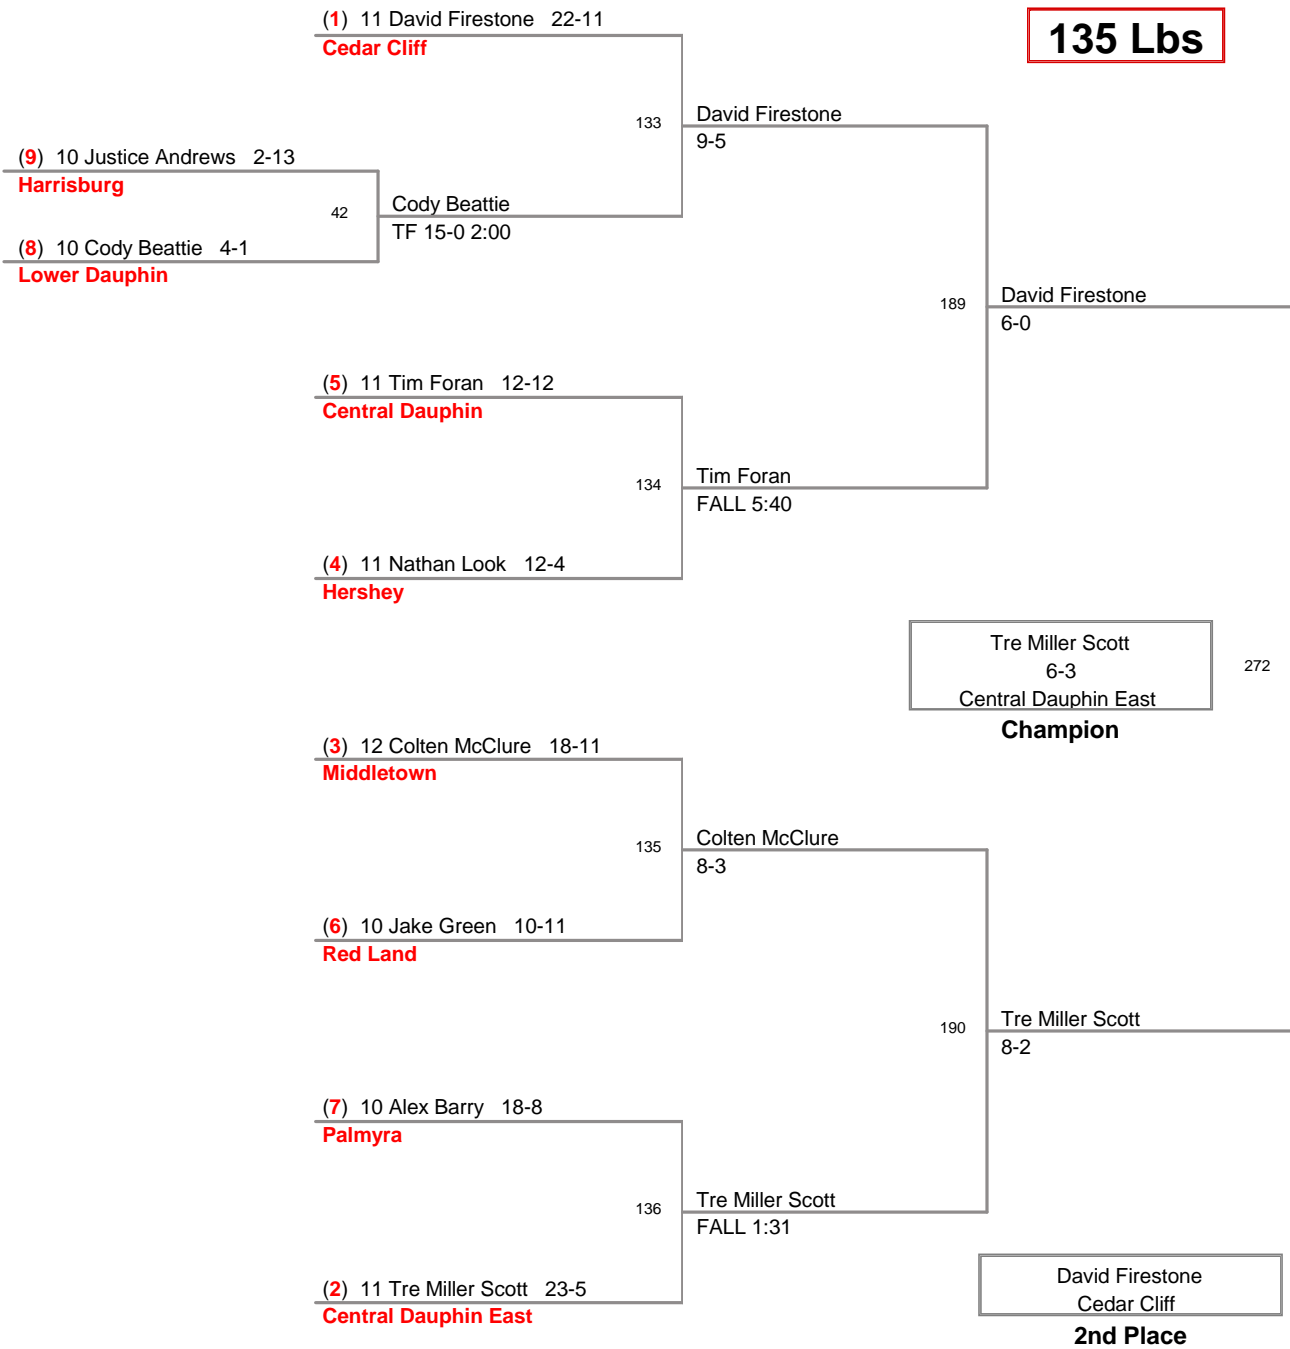

District 3 AAA Section II
AAAI

135 Lbs