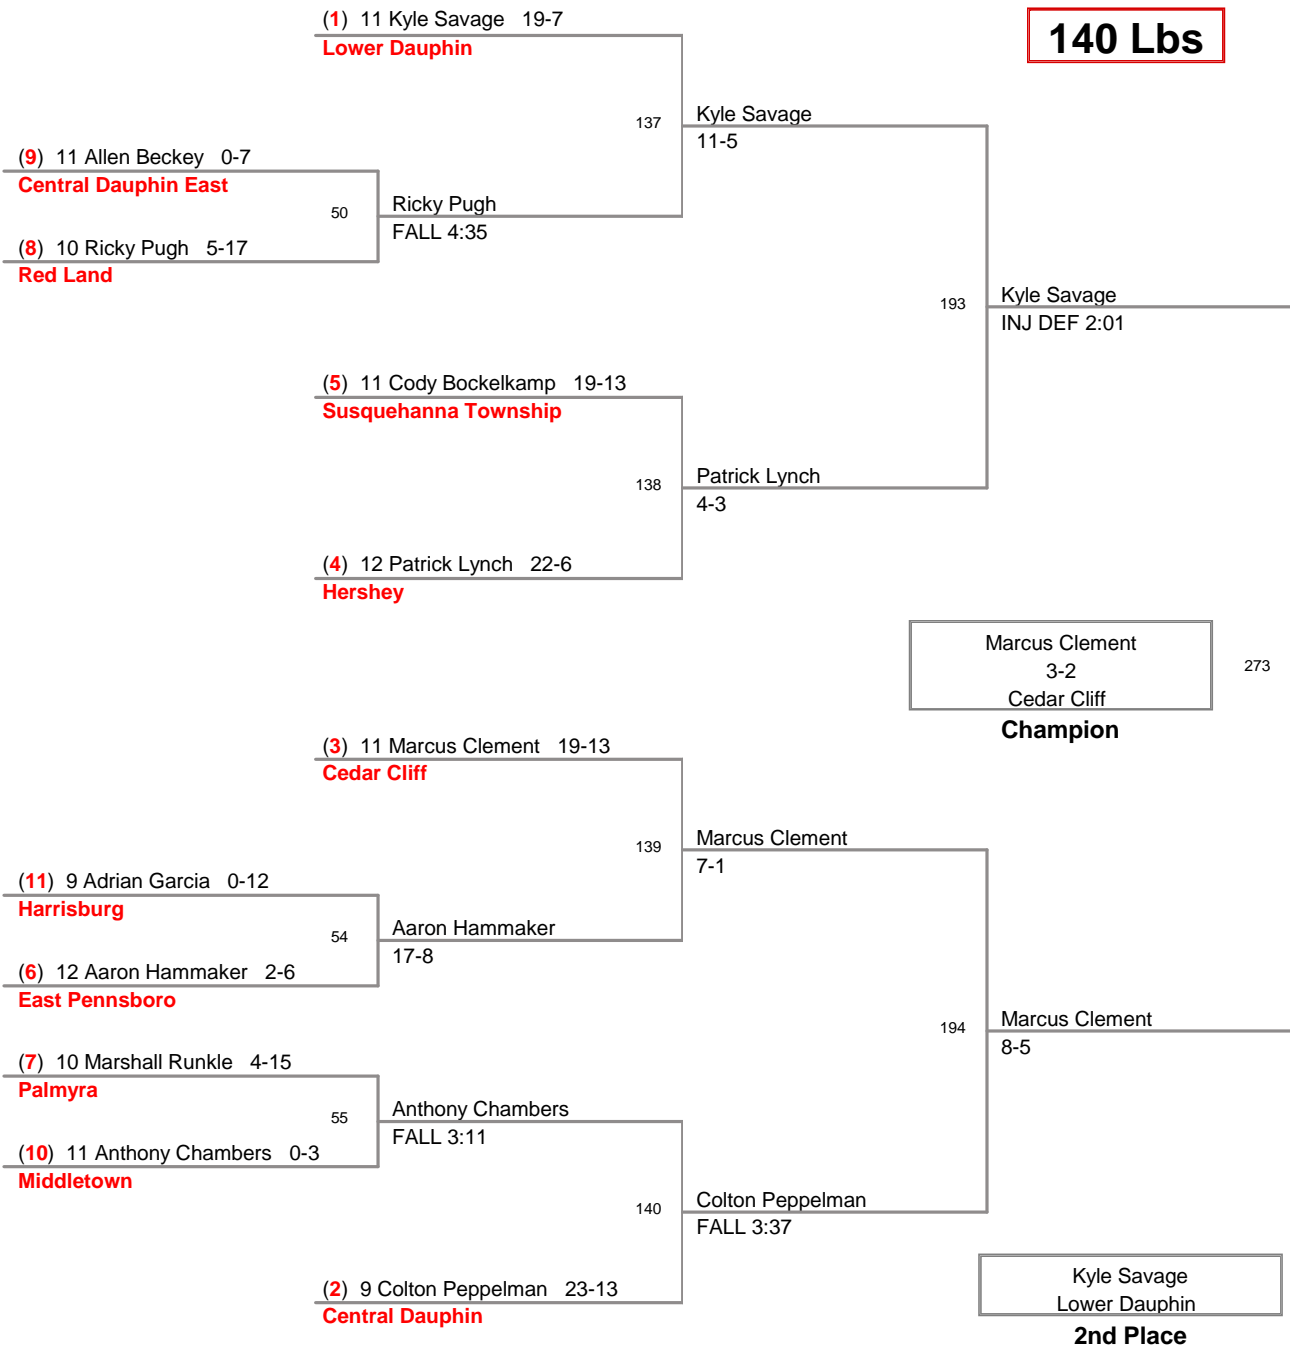

District 3 AAA Section II  
AAAI

**130 Lbs**

District 3 AAA Section II  
AAAI

**135 Lbs**

District 3 AAA Section II  
AAAI

**140 Lbs**

**4th Place**

District 3 AAA Section II  
AAII