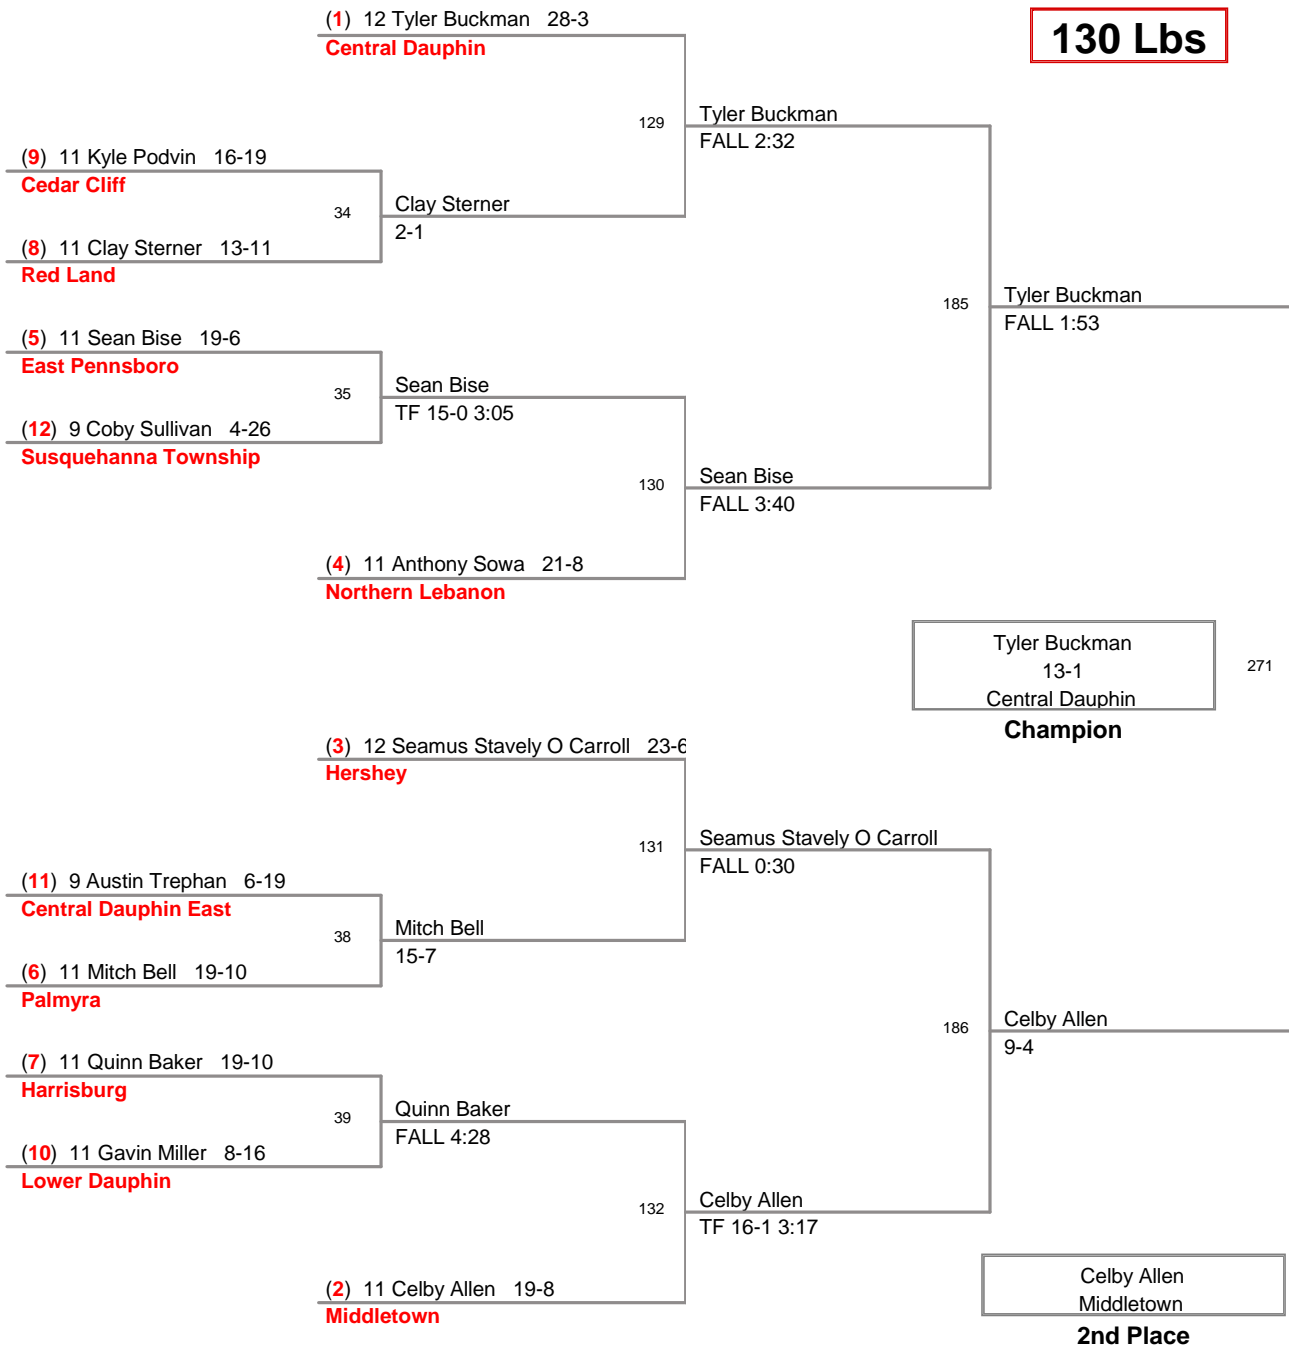

District 3 AAA Section II
AAAI

130 Lbs