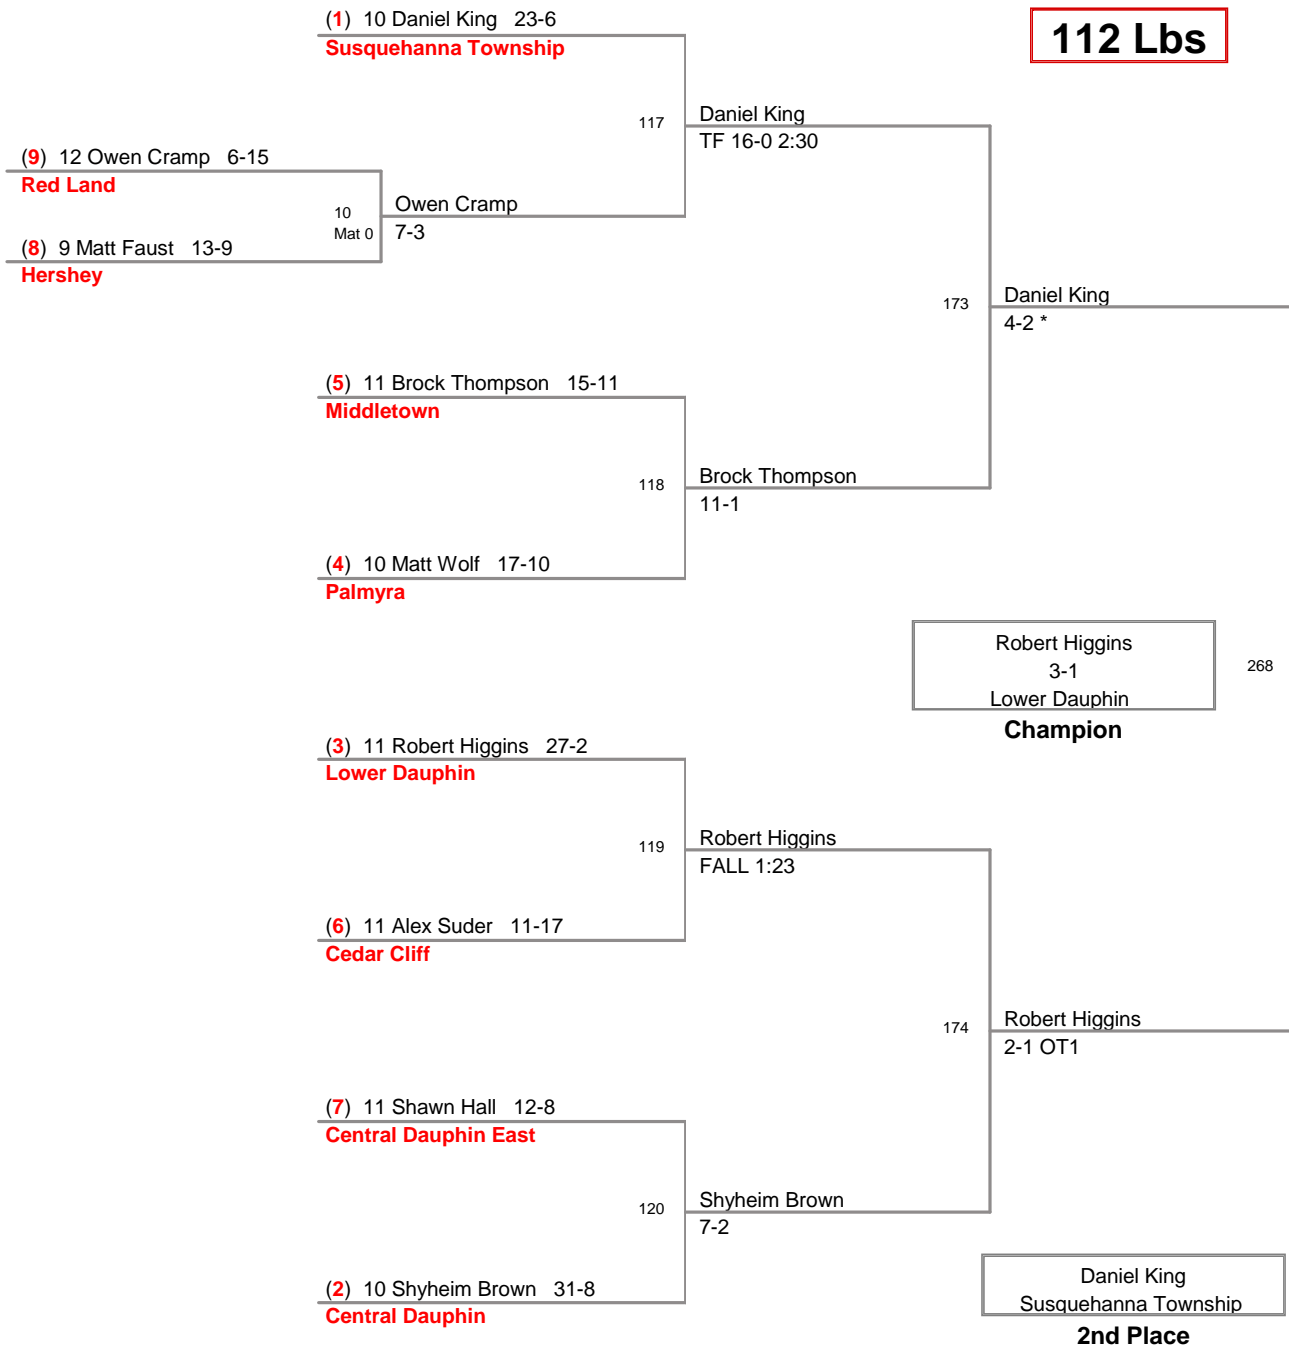

District 3 AAA Section II  
AAII

**103 Lbs**

District 3 AAA Section II  
AAII

**112 Lbs**

District 3 AAA Section II  
AAII

**119 Lbs**

District 3 AAA Section II  
AAII

**125 Lbs**