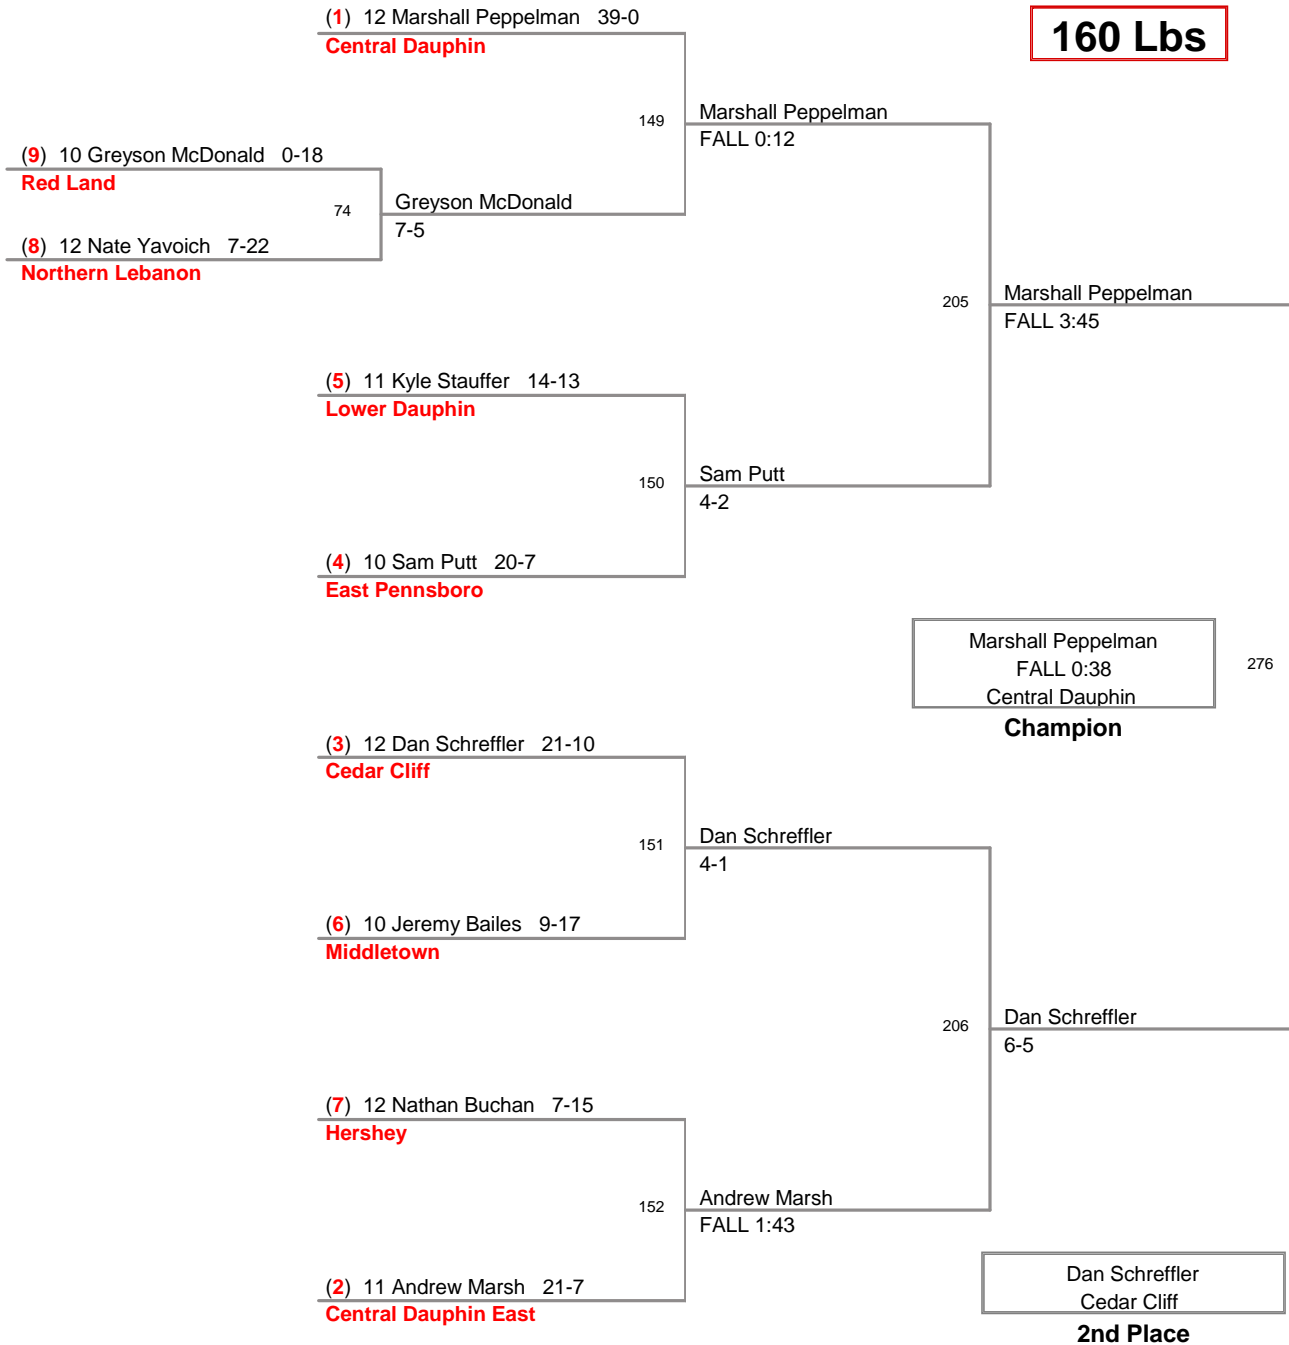

**145 Lbs**

District 3 AAA Section II  
AAAI

**152 Lbs**

District 3 AAA Section II  
AAAI

**160 Lbs**

District 3 AAA Section II  
AAAI

**171 Lbs**

**4th Place**