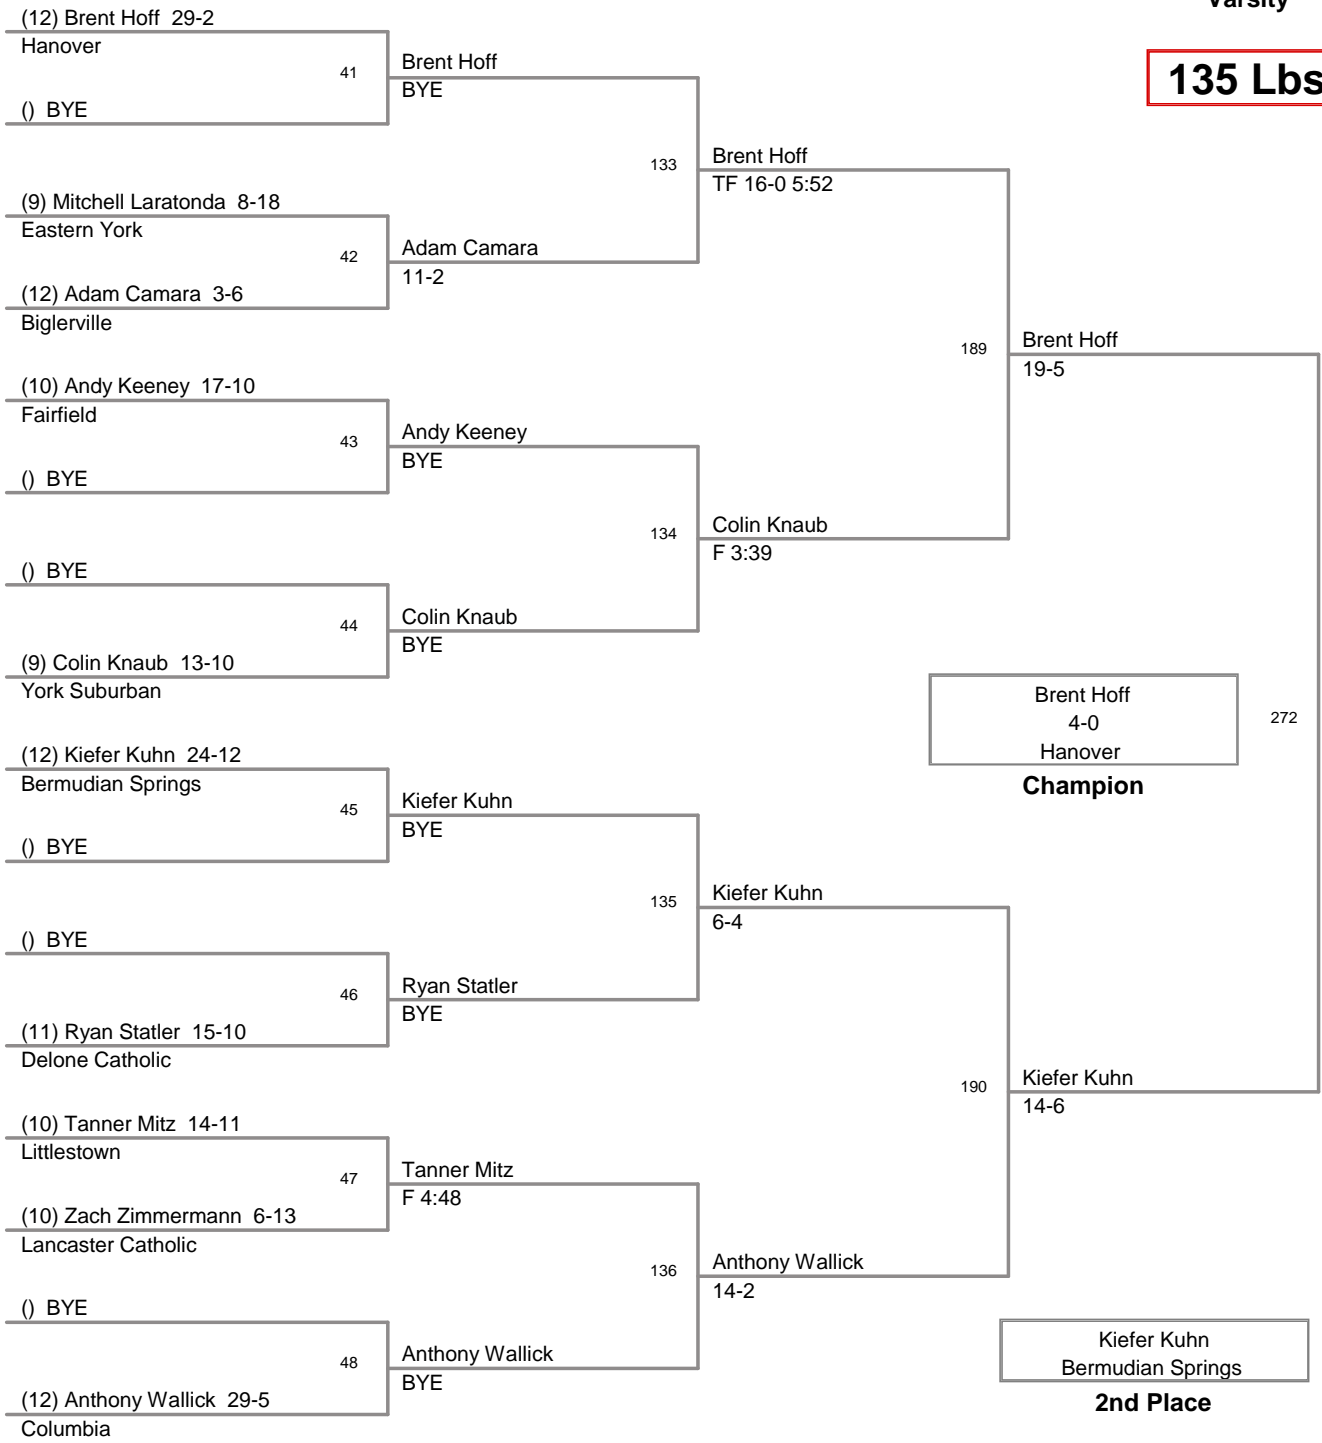

Varsity

103 Lbs

Varsity

112 Lbs

Varsity

119 Lbs

Varsity

125 Lbs

Varsity

130 Lbs

Varsity

135 Lbs

Varsity

140 Lbs

Varsity

145 Lbs