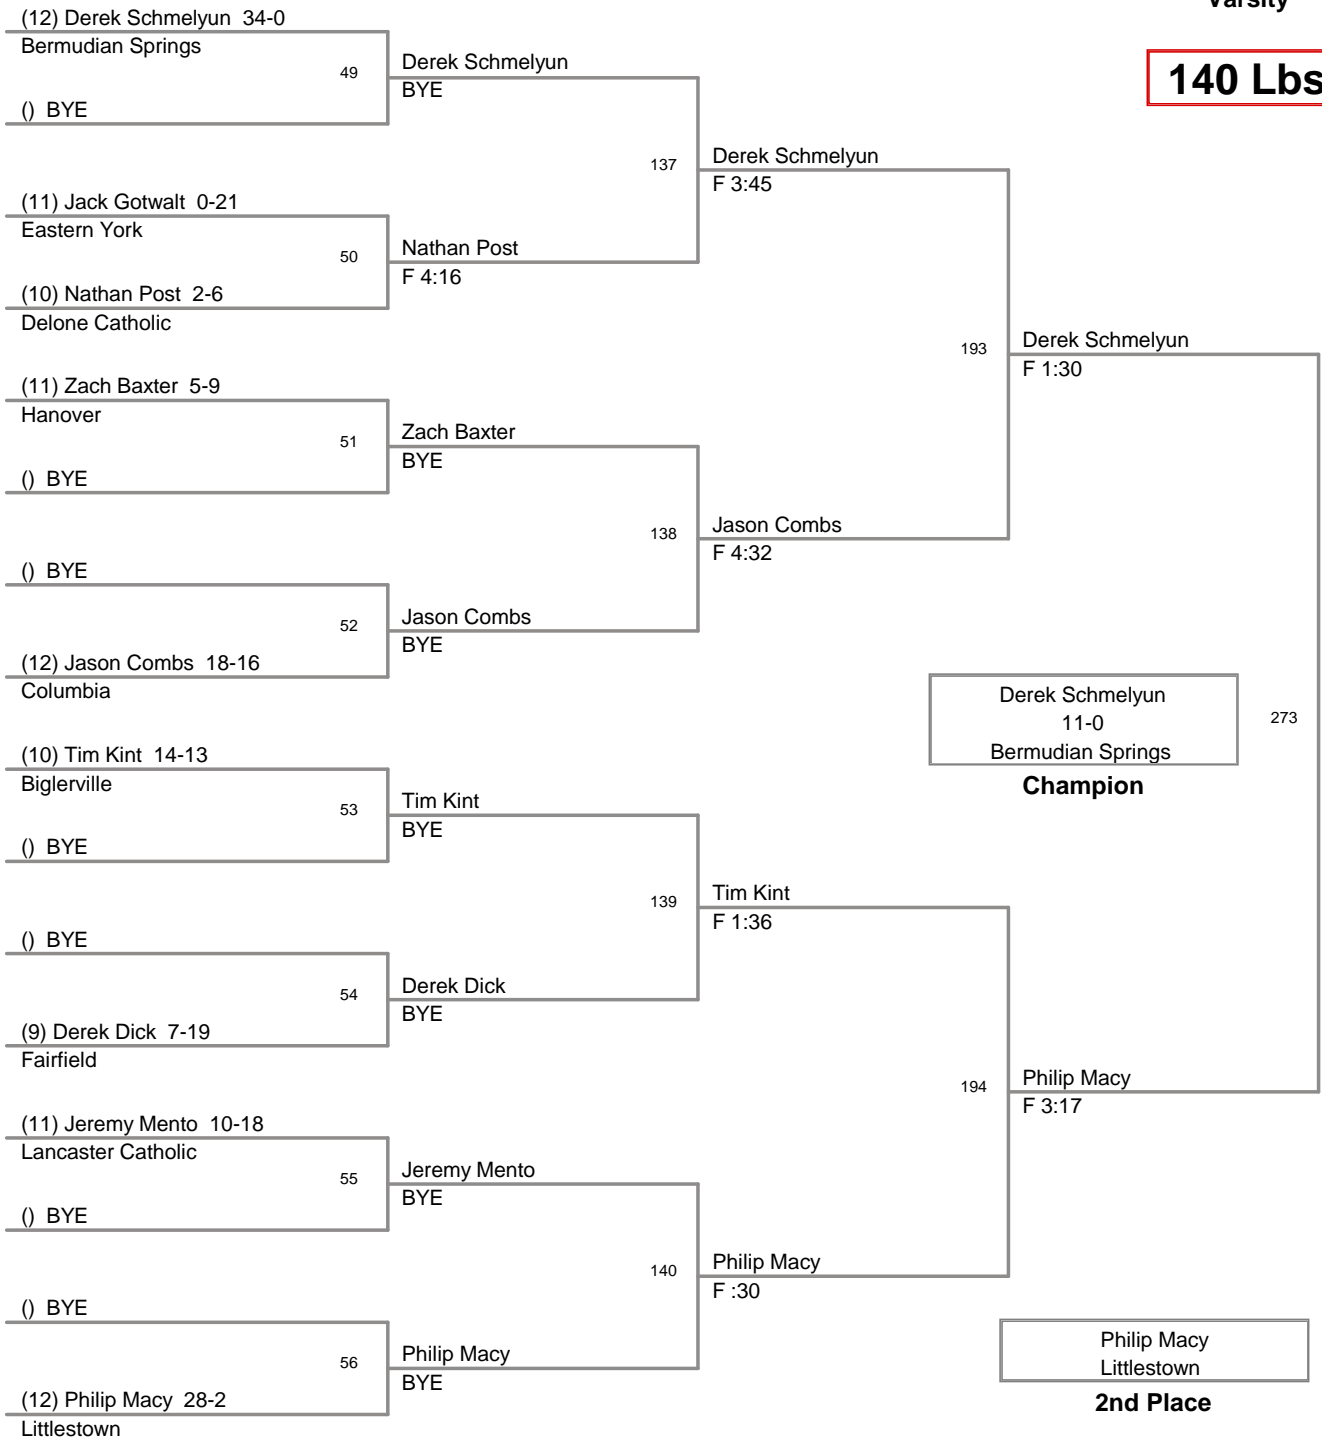

Varsity

130 Lbs

Varsity

135 Lbs

Varsity

140 Lbs

Varsity

145 Lbs

Varsity

152 Lbs

Varsity

160 Lbs

Varsity

171 Lbs

Varsity

189 Lbs